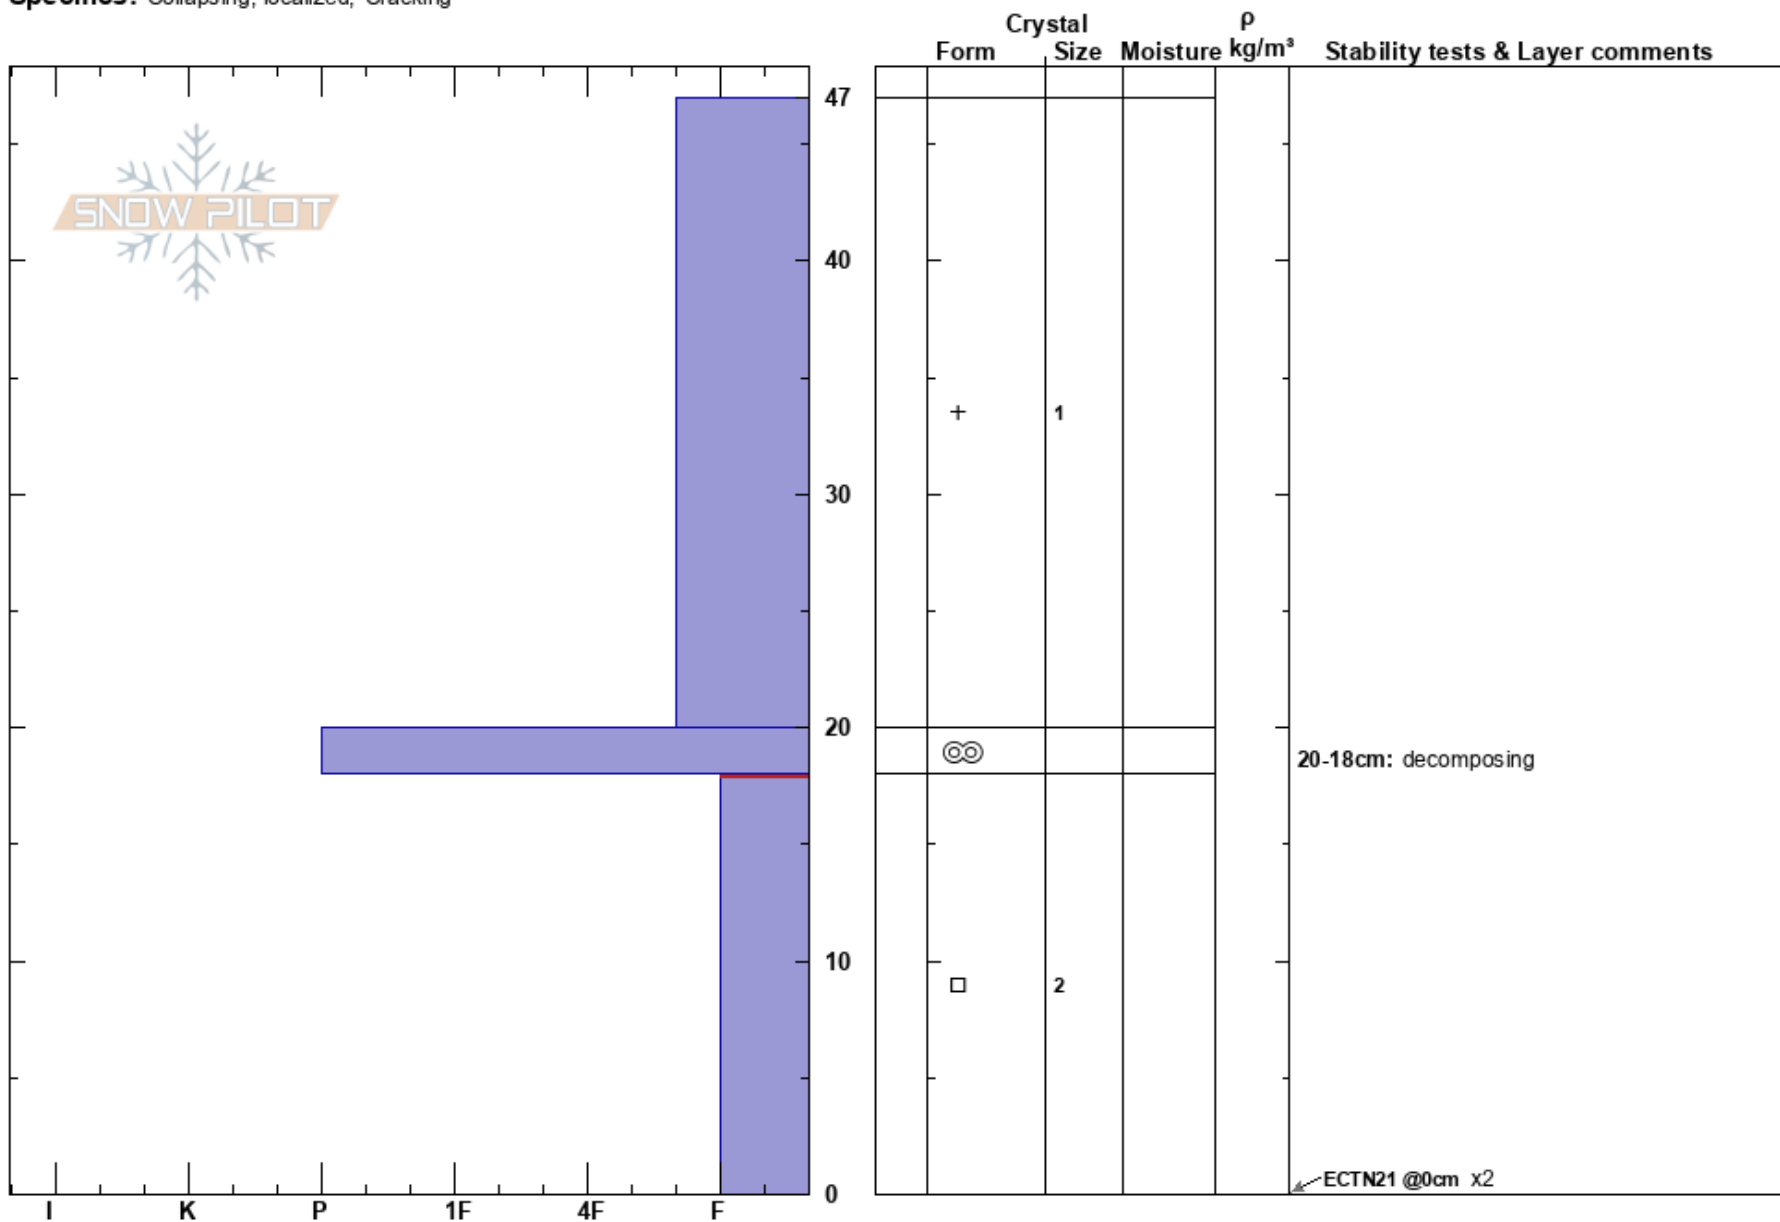

N side South Peak Steve Mace  
 Eastern Sierra Nevada 12/14/2020 - 11:00am  
 CA  
**Elevation:** 10200 ft  
**Aspect:** N  
**Specifics:** Collapsing, localized; Cracking

**Stability:**  
**Air Temperature:**  
**Sky Cover:** BKN  
**Precipitation:** NO  
**Wind:** SW Light Breeze

**HS:** 47  
**PF:** 47  
**PS:** 40  
 20-18cm: decomposing  
 18-0cm: Problematic layer

Notes: