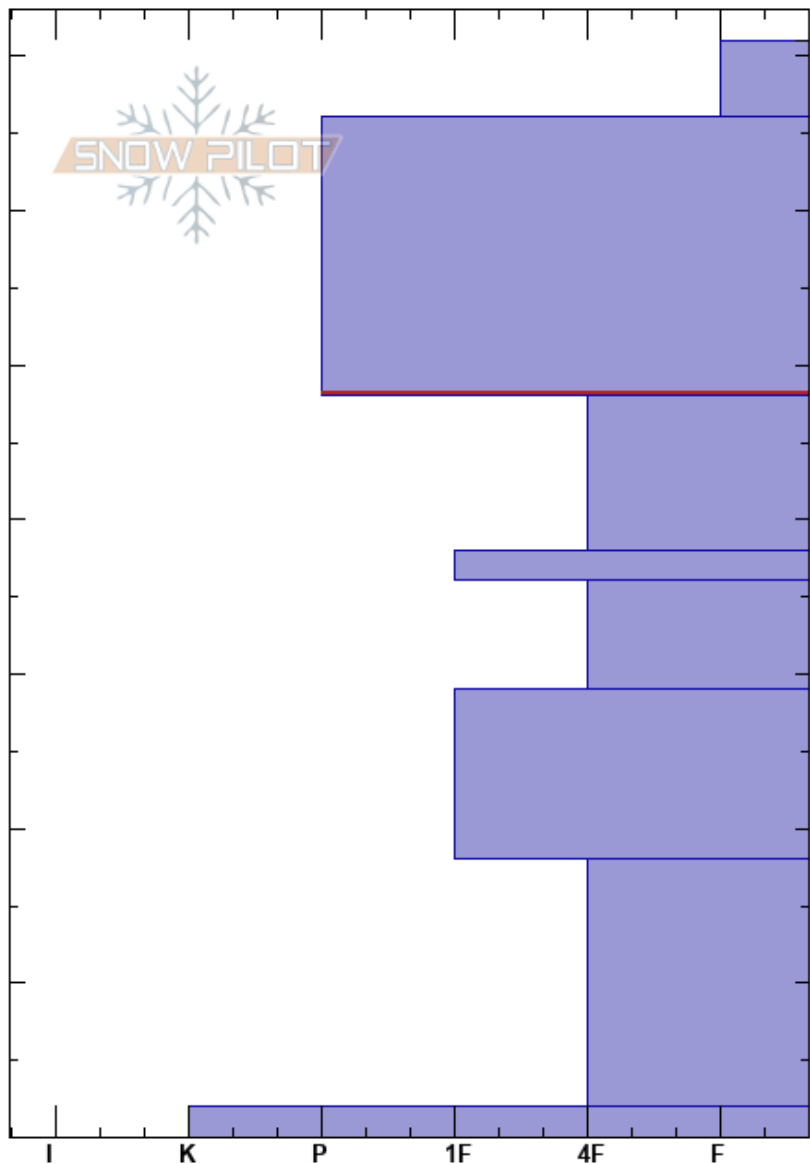

Need snow
 Bitterroot
 MT
 Elevation: 7833 ft
 Aspect: E
 Specifics: Pit dug in a Ski Area

Shane Coolidge
 12/12/2020 - 1:30am
 Co-ord: 45.69900N, -113.97000W
 Slope Angle: 32°
 Wind Loading:

Stability:
 Air Temperature:
 Sky Cover: FEW
 Precipitation: NO
 Wind: Calm

HS: 71
 PF: 5
 PS: 5
 Layer Notes:
 66-48cm: Problematic layer

Crystal Form	Crystal Size	Moisture	ρ kg/m ³	Stability tests & Layer comments
+				
•				
◻				← ECTP12, Q1 @48cm Q1
⊙				
◻				
•				
◻				
◻				