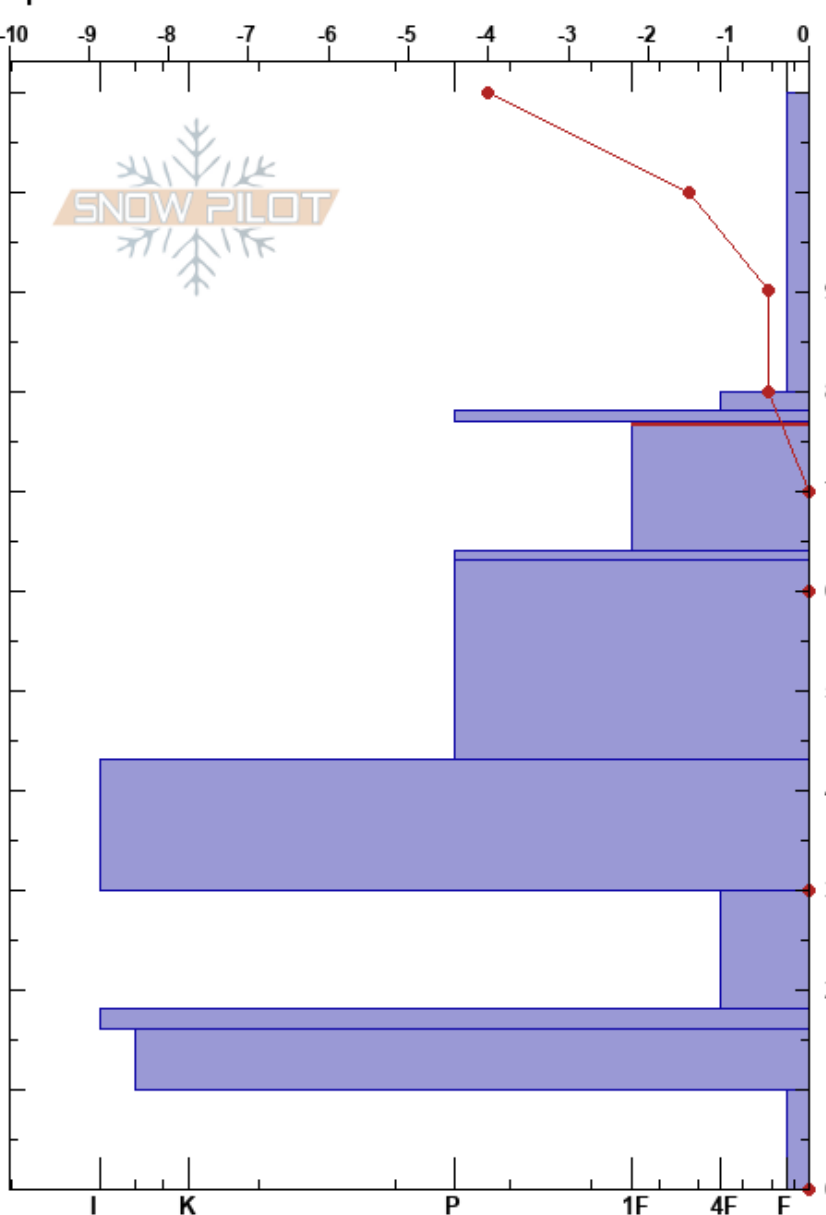

Fagerfjellet low
 Tromsø mainland
 Norway
 Elevation: 44 m
 Aspect: SW
 Specifics:

Paul Velsand
 28/03/2017 - 13:30
 Co-ord: 33W 663223E 7722625N
 Slope Angle: 5°
 Wind Loading:

Stability: Fair HS: 110 Layer Notes:
 Air Temperature: -4.4°C PF: 60 77-64cm: Problematic layer
 Sky Cover: OVC
 Precipitation: GR
 Wind: Calm

| Height (cm) | Crystal | | Moisture | ρ kg/m ³ | Stability tests & Layer comments |
|-------------|---------|------|----------|--------------------------|----------------------------------|
| | Form | Size | | | |
| 110 | | | | | |
| 90 | ⊗ | 1-2 | D-M | 90 | ← ECTN9 @95cm |
| 80 | ♡ | 3-4 | M | 290 | |
| 70 | = | | M | | ← ECTN21 @76cm ← ECTN13 @76cm |
| 60 | ♡ | 3-5 | M | 250 | |
| 50 | = | | M | | ← ECTN29 @64cm ← ECTN21 @64cm |
| 40 | . | 0.3 | M | 320 | |
| 30 | ♡ | 1 | D-M | 250 | |
| 20 | ♡ (□) | 3-4 | D-M | 320 | |
| 10 | ■ | | | | |
| 0 | ♡ (□) | 2 | D | 320 | |
| 0 | ♡ (□) | 6 | D-M | 280 | |

Notes: Snow height at iButton: 53 cm.