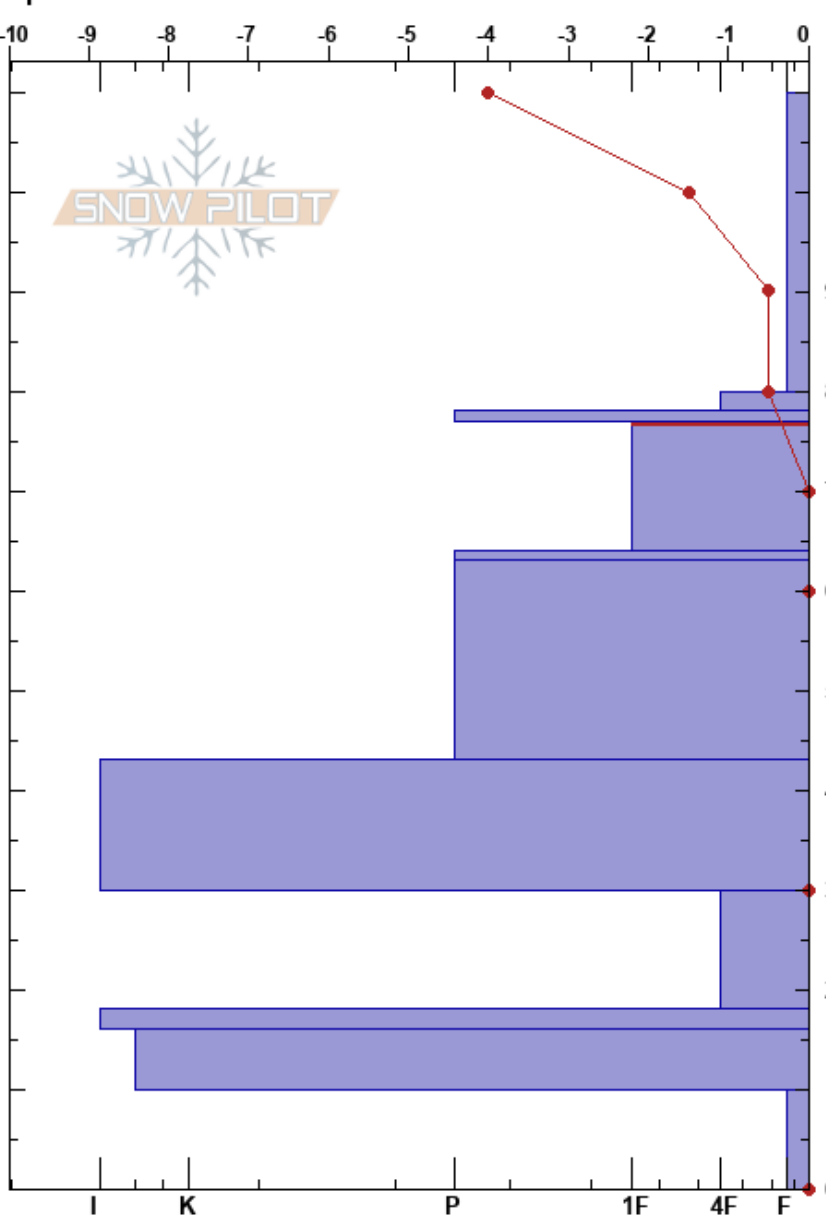

Fagerfjellet low
 Tromsø mainland
 Norway
 Elevation: 44 m
 Aspect: SW
 Specifics:

Paul Velsand
 28/03/2017 - 13:30
 Co-ord: 33W 663223E 7722625N
 Slope Angle: 5°
 Wind Loading:

Stability: Fair HS: 110 Layer Notes:
 Air Temperature: -4.4°C PF: 60 77-64cm: Problematic layer
 Sky Cover: OVC
 Precipitation: GR
 Wind: Calm

Height (cm)	Crystal		Moisture	ρ kg/m ³	Stability tests & Layer comments
	Form	Size			
110					
90	⊗	1-2	D-M	90	← ECTN9 @95cm
80	♡	3-4	M	290	
70	=		M		← ECTN21 @76cm ← ECTN13 @76cm
60	♡	3-5	M	250	
50	=		M		← ECTN29 @64cm ← ECTN21 @64cm
40	•	0.3	M	320	
30	♡	1	D-M	250	
20	♡ (□)	3-4	D-M	320	
10	■				
0	♡ (□)	2	D	320	
0	♡ (□)	6	D-M	280	

Notes: Snow height at iButton: 53 cm.