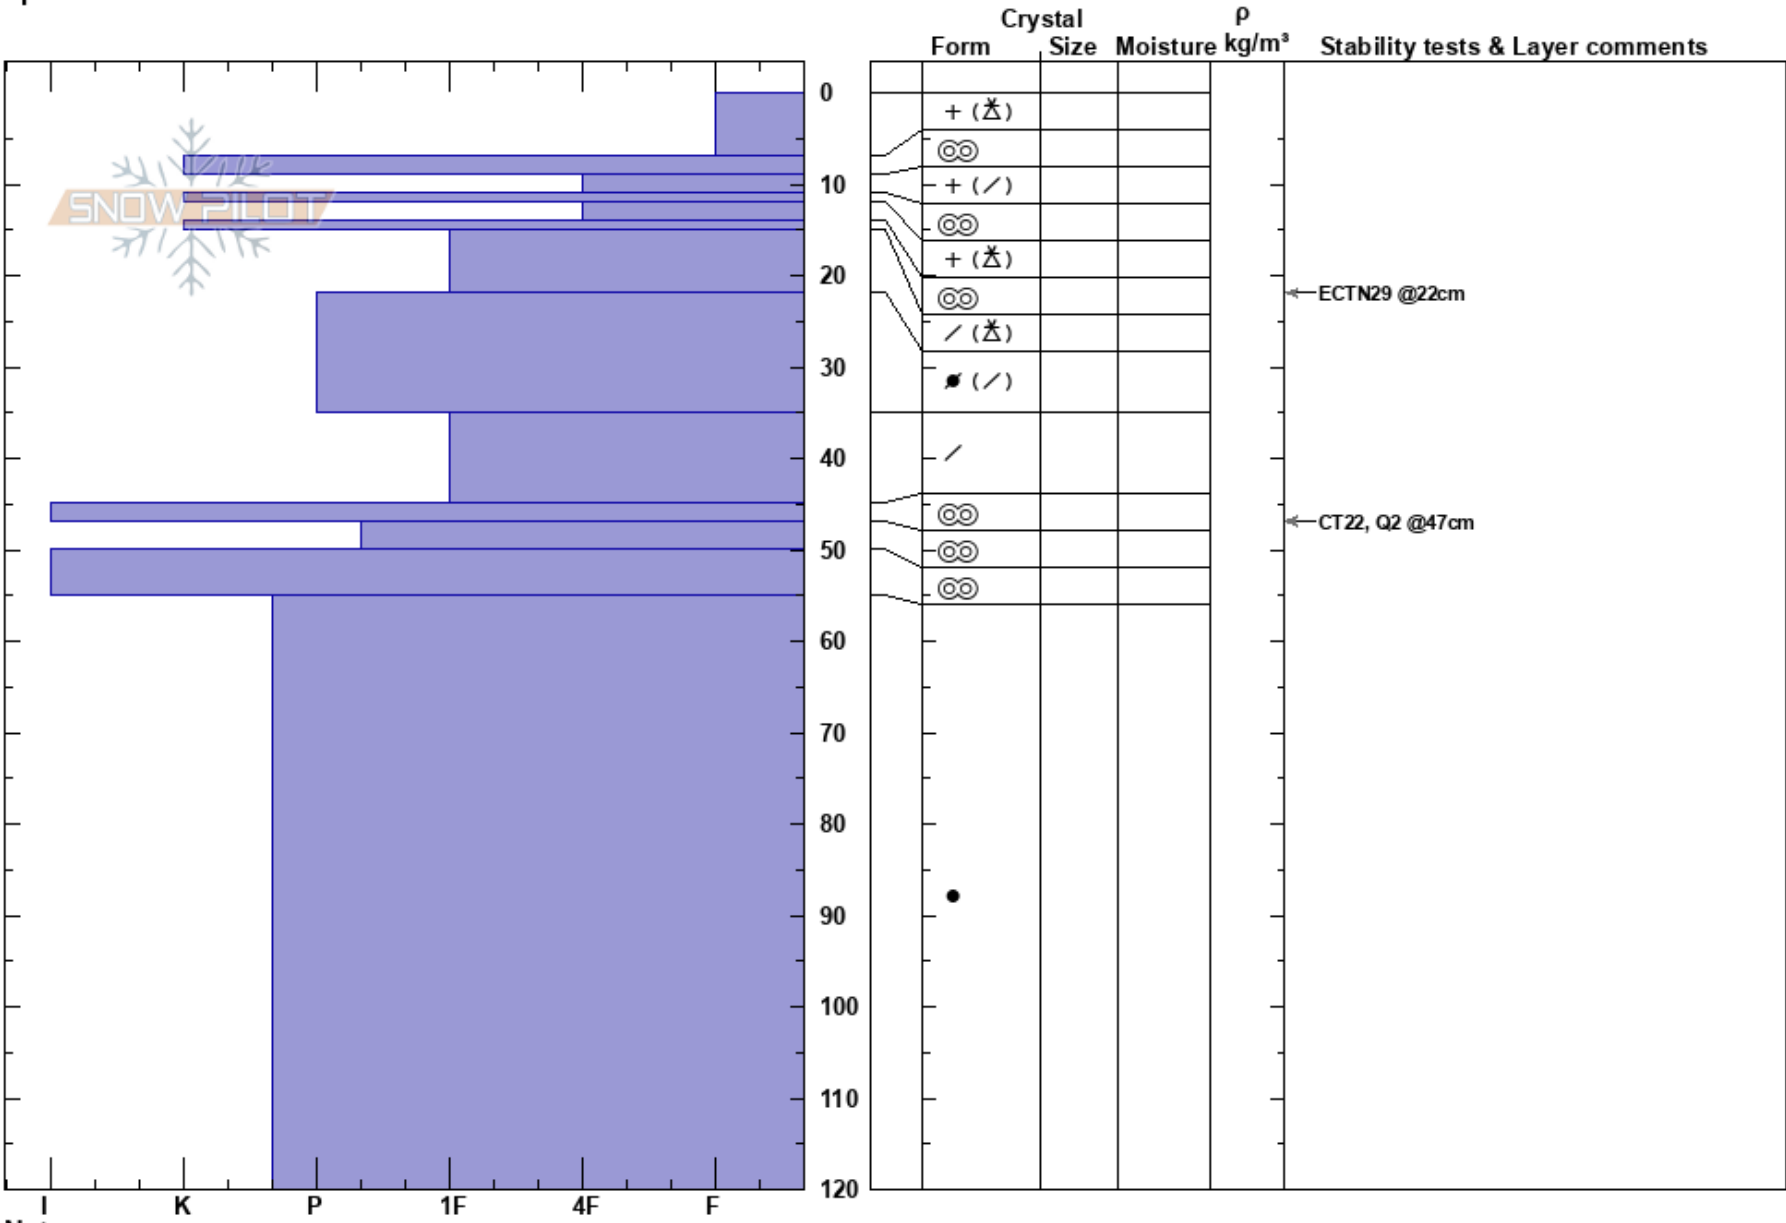

McKay Creek
 Bridgeport Winter Rec Ar
 CA
 Elevation: 9630 ft
 Aspect: 310°
 Specifics:

Kyle Van Peursem
 03/28/2017 - 11:30am
 Co-ord: 38.30345N, -119.61445W
 Slope Angle: 33°
 Wind Loading:

Stability:
 Air Temperature: -1°C
 Sky Cover: CLR
 Precipitation: NO
 Wind: Calm

Layer Notes:

Notes: