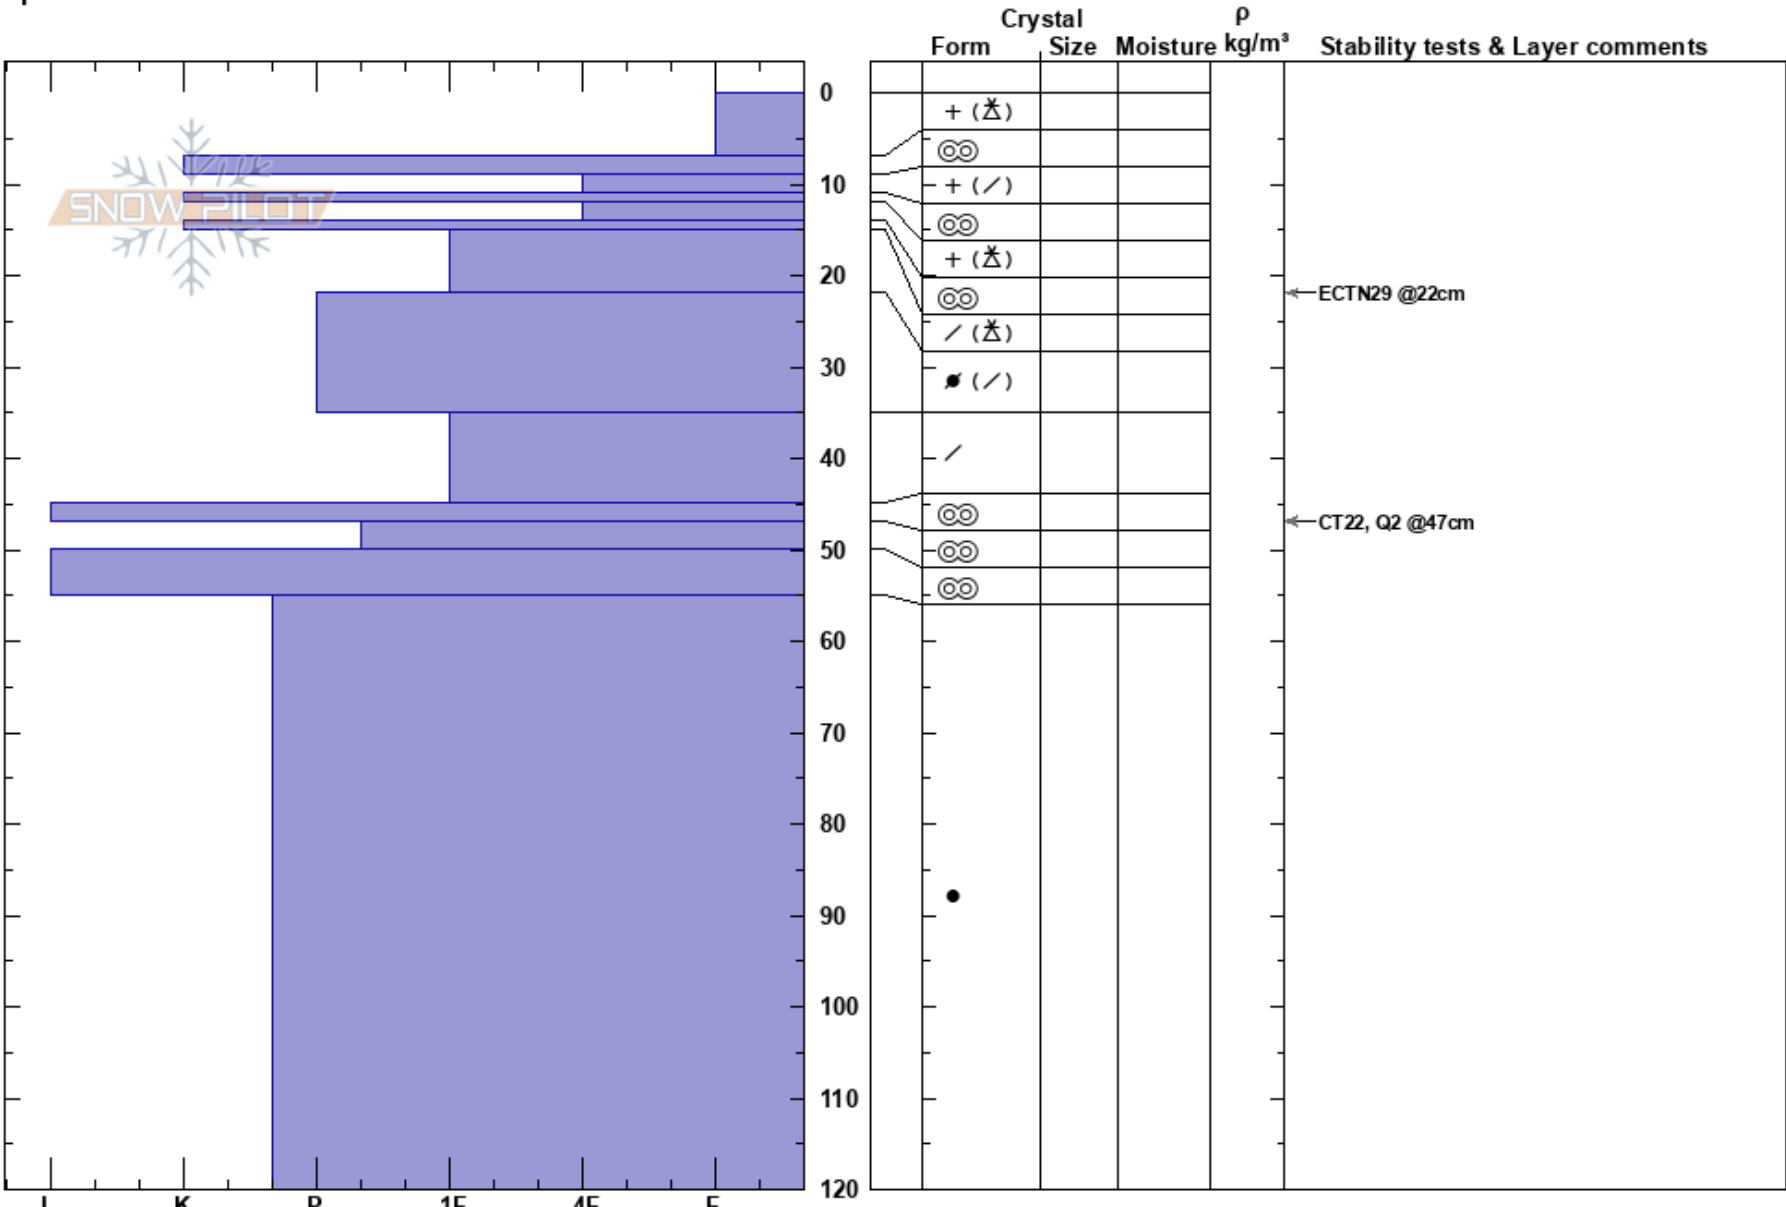

McKay Creek
 Bridgeport Winter Rec Ar
 CA
 Elevation: 9630 ft
 Aspect: 310°
 Specifics:

Kyle Van Peursem
 03/28/2017 - 11:30am
 Co-ord: 38.30345N, -119.61445W
 Slope Angle: 33°
 Wind Loading:

Stability:
 Air Temperature: -1°C
 Sky Cover: CLR
 Precipitation: NO
 Wind: Calm

Layer Notes:

Notes: