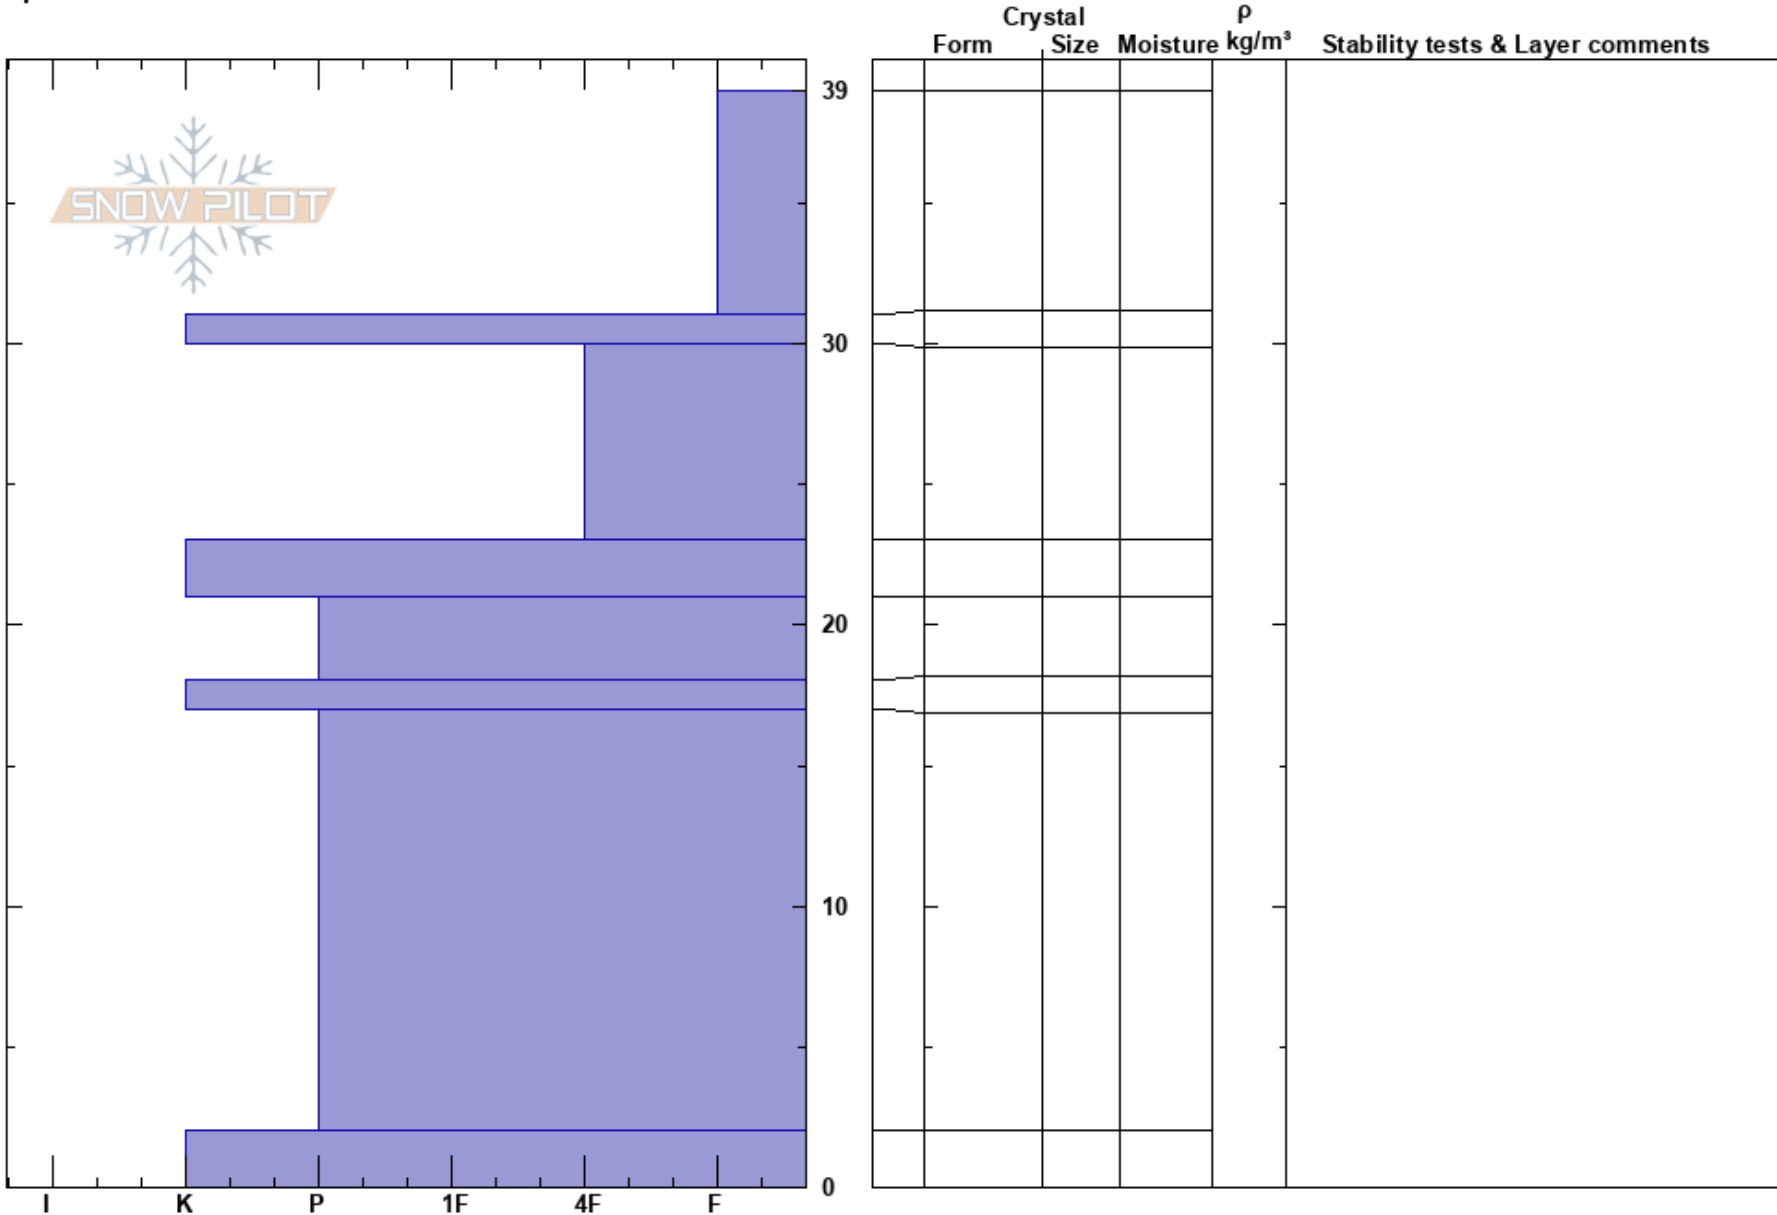

P9807  
Yellowstone Caldera  
WY  
Elevation: 7786 ft  
Aspect: 330°  
Specifics:

Rose Jaffe  
12/12/1998 - 1:40pm  
Co-ord: 12T 515840E 4929690N  
Slope Angle: 8°  
Wind Loading:

Stability:  
Air Temperature: 27°F  
Sky Cover: OVC  
Precipitation: NO  
Wind: Calm

HS:39

Layer Notes:

Notes: Nez Perce pack predation site.