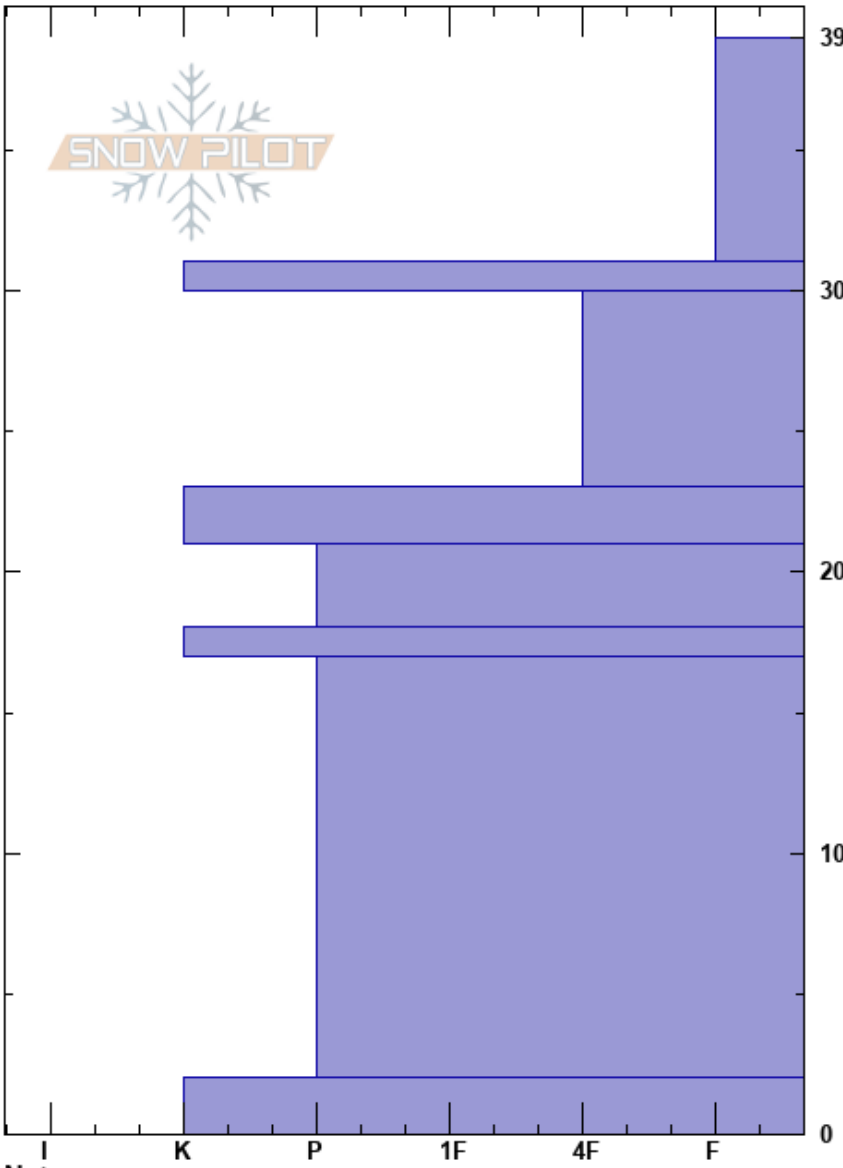

P9807
 Yellowstone Caldera
 WY
Elevation: 7786 ft
Aspect: 330°
Specifics:

Rose Jaffe
 12/12/1998 - 1:40pm
Co-ord: 12T 515840E 4929690N
Slope Angle: 8°
Wind Loading:

Stability:
Air Temperature: 27°F
Sky Cover: OVC
Precipitation: NO
Wind: Calm

HS: 39

Layer Notes:

	Crystal		Moisture	ρ kg/m ³	Stability tests & Layer comments
	Form	Size			
39					
30					
20					
10					
0					

Notes: Nez Perce pack predation site.