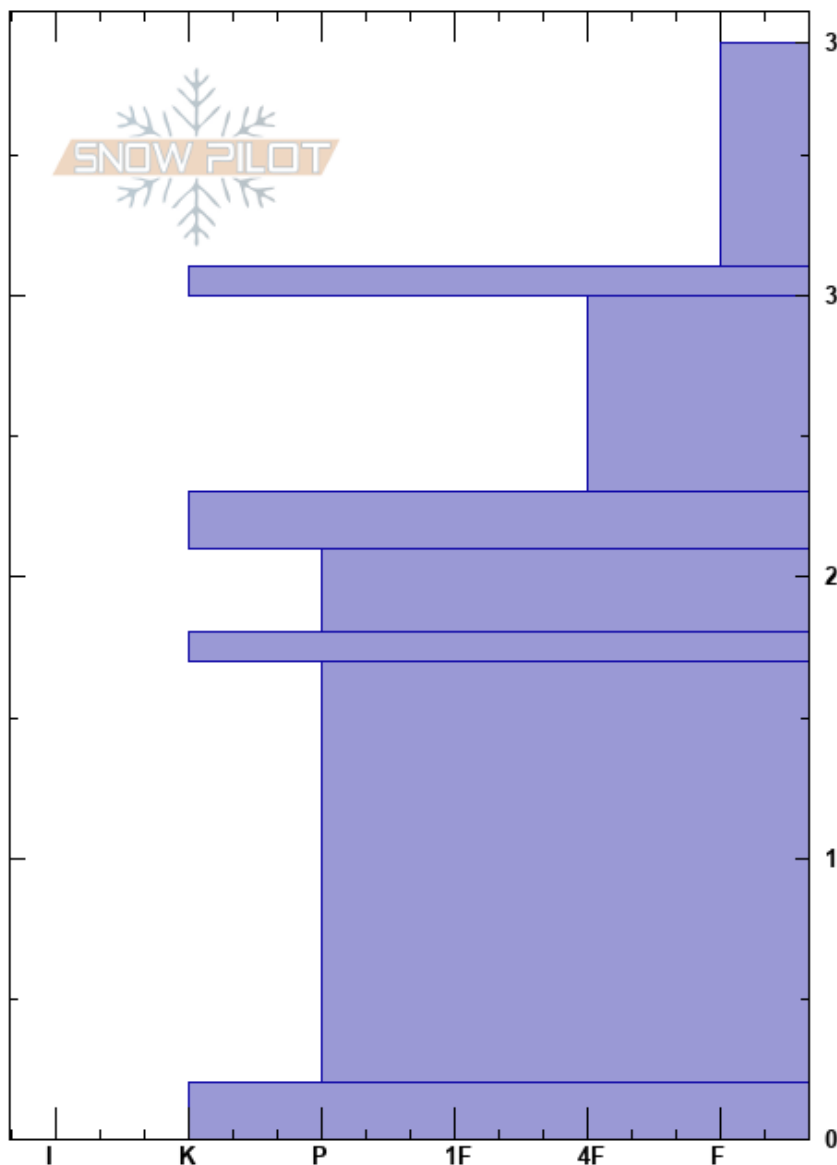

P9807
Yellowstone Caldera
WY
Elevation: 7786 ft
Aspect: 330°
Specifics:

Rose Jaffe
12/12/1998 - 1:40pm
Co-ord: 12T 515840E 4929690N
Slope Angle: 8°
Wind Loading:

Stability:
Air Temperature: 27°F
Sky Cover: OVC
Precipitation: NO
Wind: Calm

HS:39
Layer Notes:

Crystal Form	Crystal Size	Moisture	ρ kg/m ³	Stability tests & Layer comments

Notes: Nez Perce pack predation site.