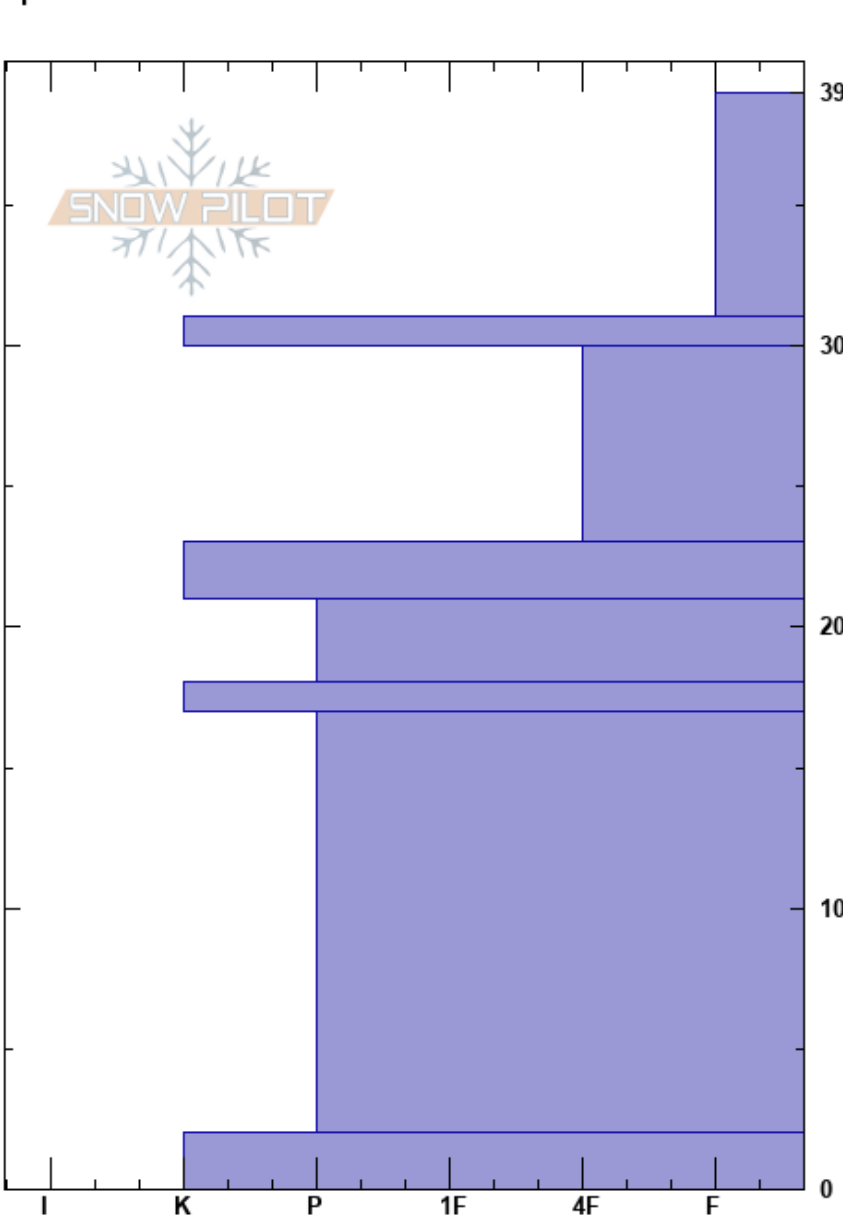

P9807
 Yellowstone Caldera
 WY
 Elevation: 7786 ft
 Aspect: 330°
 Specifics:

Rose Jaffe
 12/12/1998 - 1:40pm
 Co-ord: 12T 515840E 4929690N
 Slope Angle: 8°
 Wind Loading:

Stability:
 Air Temperature: 27°F
 Sky Cover: OVC
 Precipitation: NO
 Wind: Calm

HS:39

Layer Notes:

Crystal Form	Crystal Size	Moisture	ρ kg/m ³	Stability tests & Layer comments

Notes: Nez Perce pack predation site.