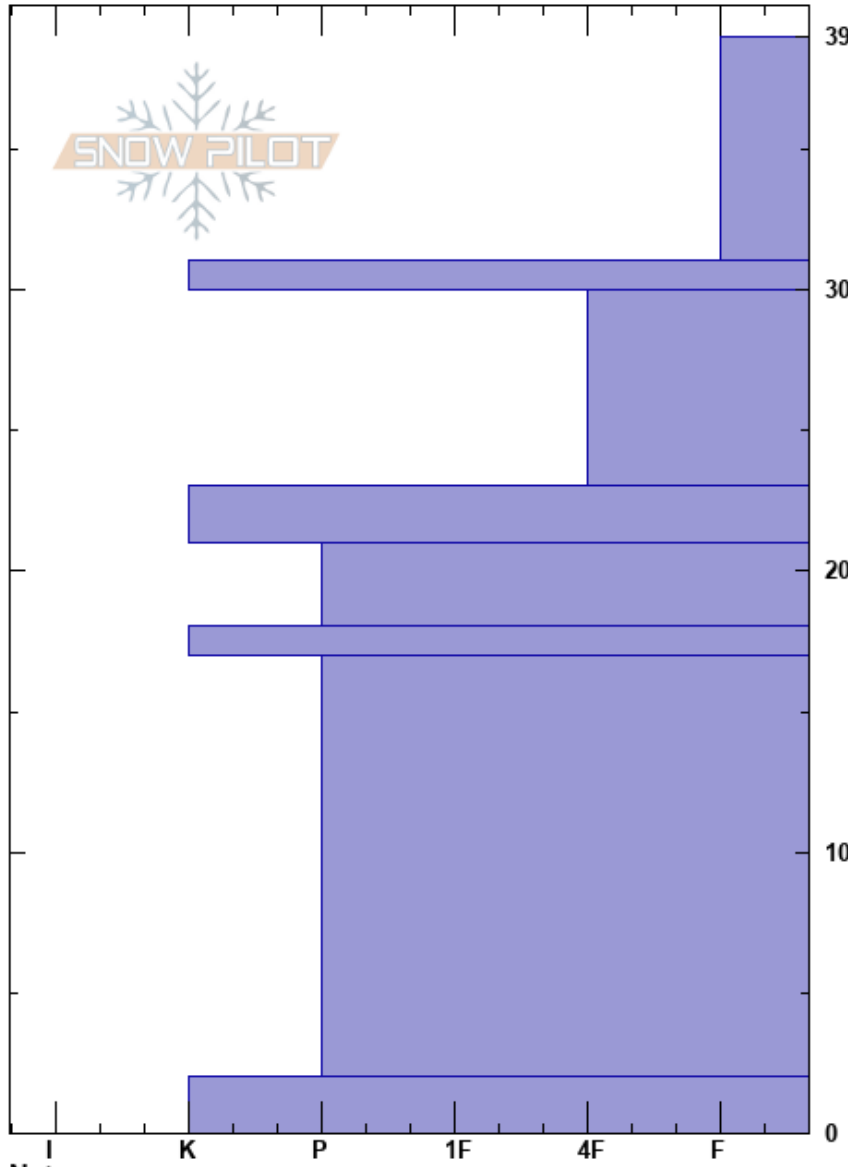

P9807
Yellowstone Caldera
WY
Elevation: 7786 ft
Aspect: 330°
Specifics:

Rose Jaffe
12/12/1998 - 1:40pm
Co-ord: 12T 515840E 4929690N
Slope Angle: 8°
Wind Loading:

Stability:
Air Temperature: 27°F
Sky Cover: OVC
Precipitation: NO
Wind: Calm

HS:39

Layer Notes:

Crystal Form	Crystal Size	Moisture	ρ kg/m³	Stability tests & Layer comments

Notes: Nez Perce pack predation site.