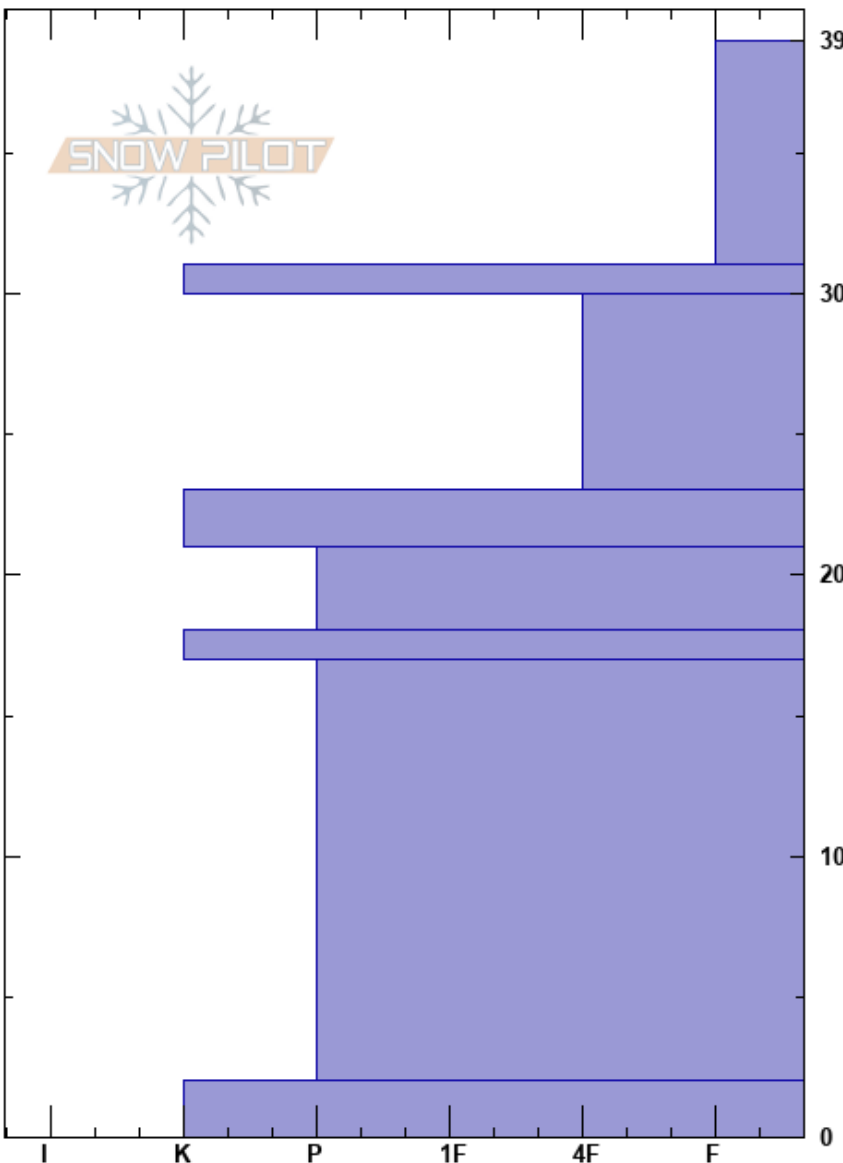

P9807
Yellowstone Caldera
WY
Elevation: 7786 ft
Aspect: 330°
Specifics:

Rose Jaffe
12/12/1998 - 1:40pm
Co-ord: 12T 515840E 4929690N
Slope Angle: 8°
Wind Loading:

Stability:
Air Temperature: 27°F
Sky Cover: OVC
Precipitation: NO
Wind: Calm

HS:39

Layer Notes:

Crystal Form Size Moisture ρ kg/m³ Stability tests & Layer comments

Crystal Form	Size	Moisture	ρ kg/m ³	Stability tests & Layer comments

Notes: Nez Perce pack predation site.