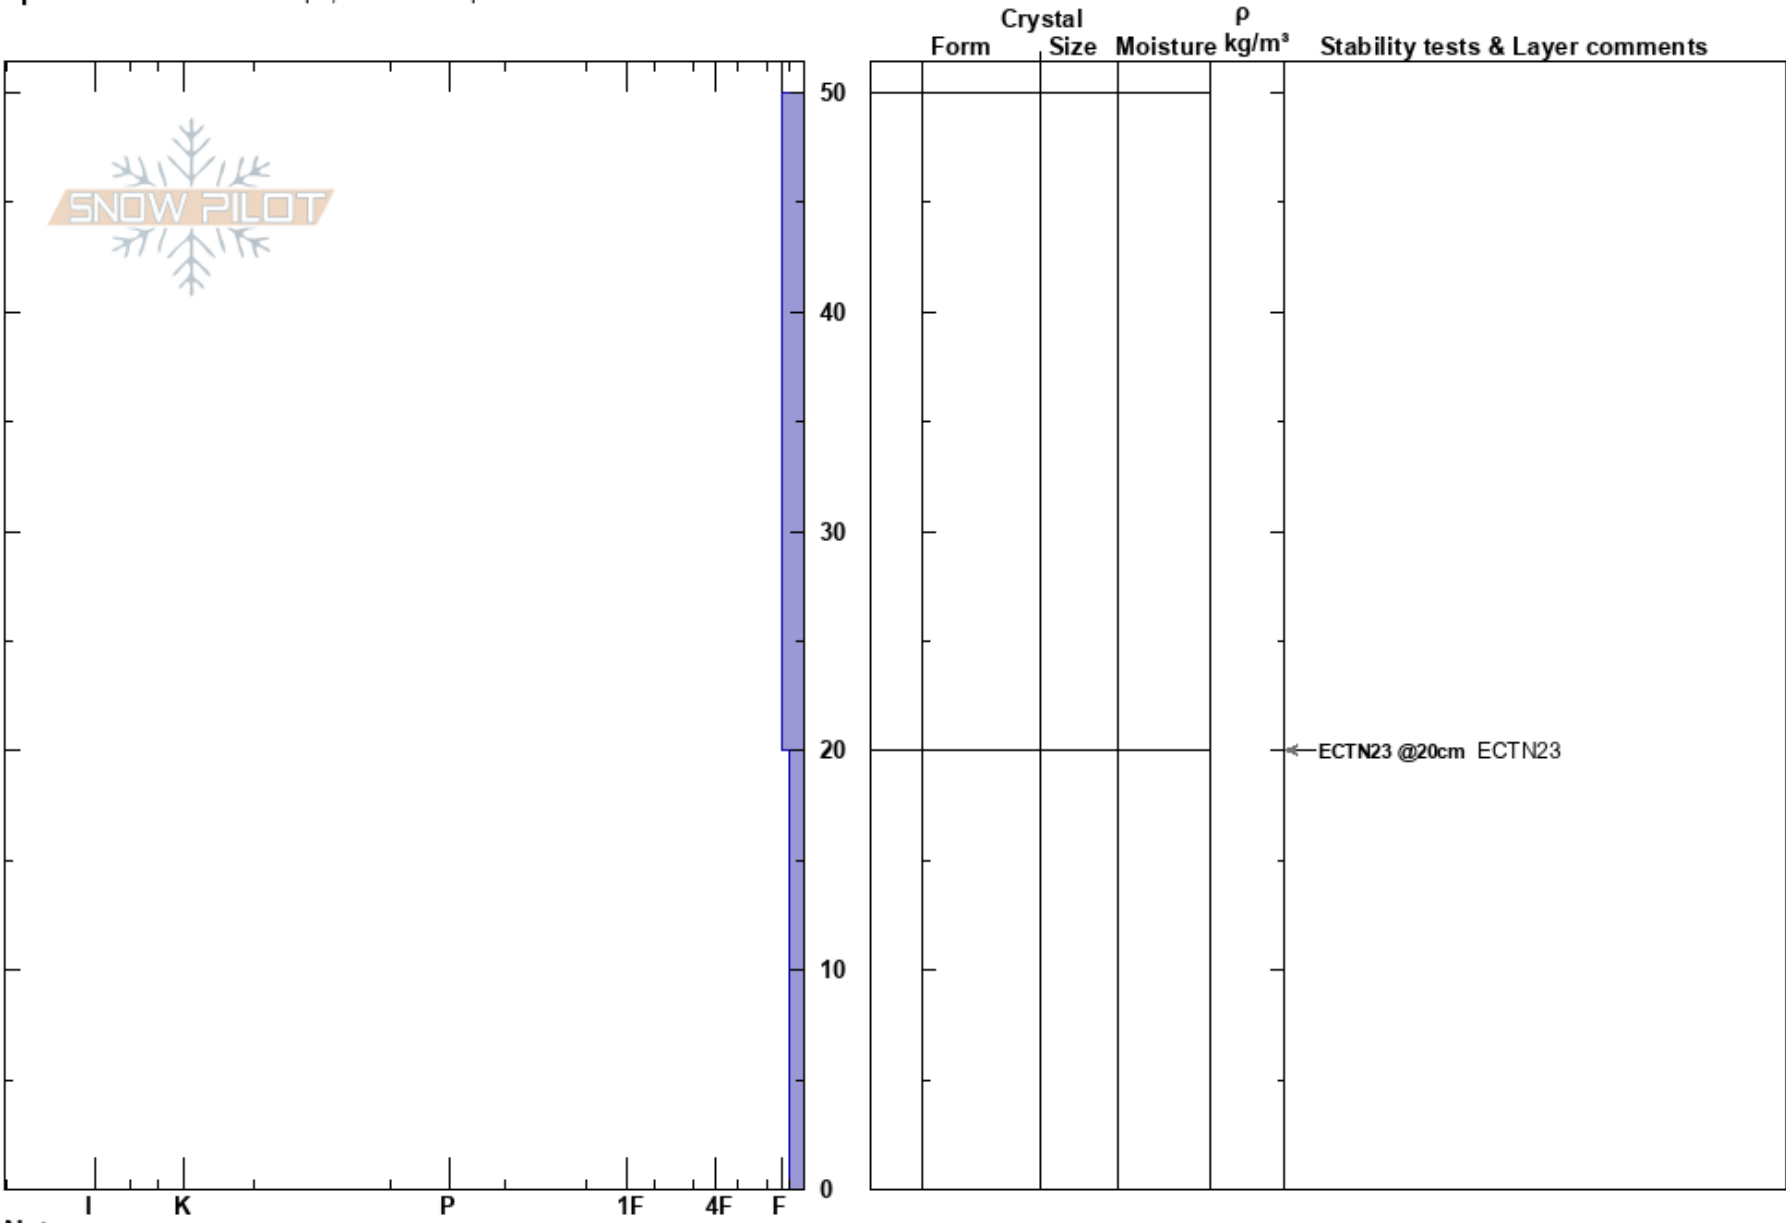

Bradley's 12/13/20
 Bridger Range
 MT
Elevation: 2396 m
Aspect: E
Specifics: Ski tracks on slope; We skied slope

Owen Miller
 12/13/2020 - 2:00pm
Co-ord: 45.83131N, -110.92747W
Slope Angle: 28°
Wind Loading: no

Stability:
Air Temperature:
Sky Cover: SCT
Precipitation: NO
Wind: SW Light Breeze

HS: 50
PS: 20 20-0cm: Problematic layer

Notes: