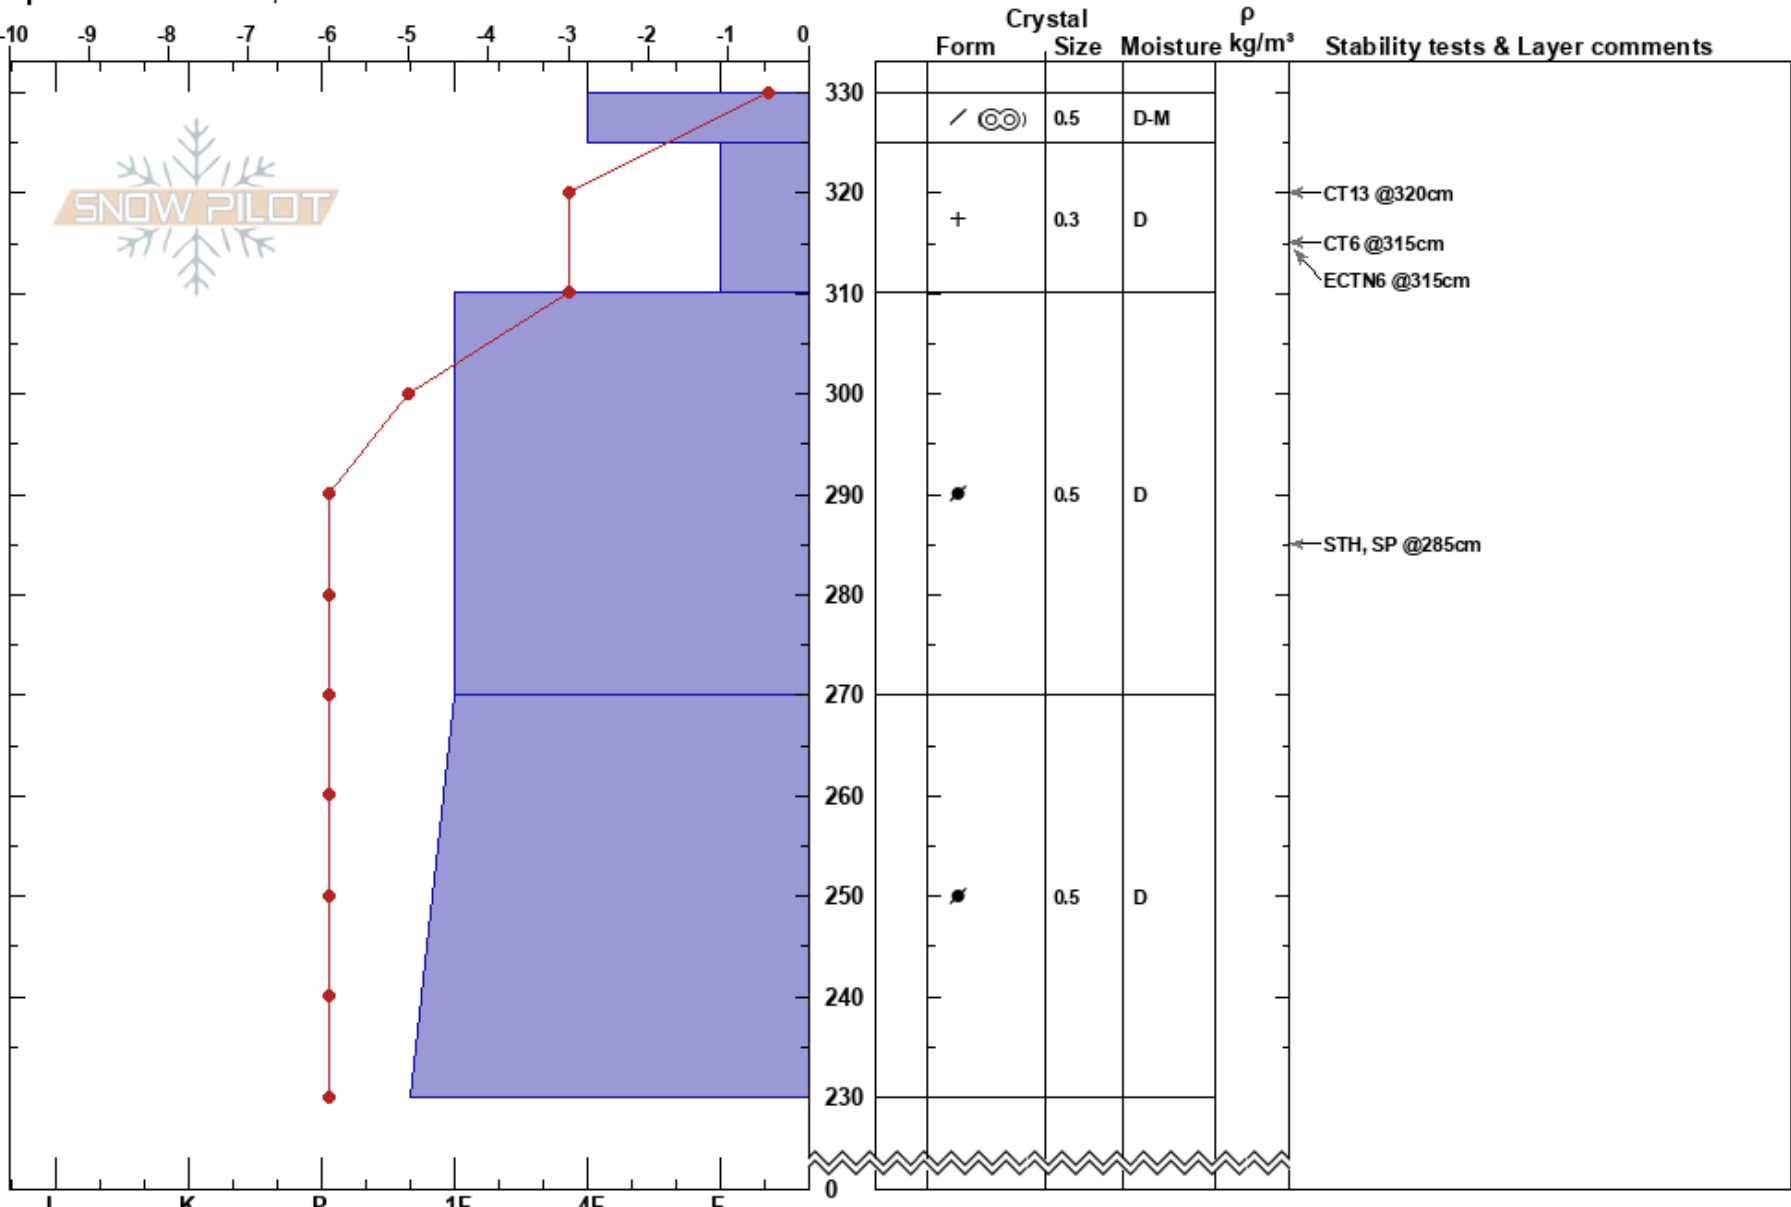

Wilsons Rage
 Gore Range
 CO
Elevation: 12365 ft
Aspect: 350°
Specifics: We skied slope

Chris Irwin
 03/27/2017 - 2:11pm
Co-ord: 39.45780N, -106.19363W
Slope Angle: 22°
Wind Loading: yes

Stability: Good **HS:** 330 **Layer Notes:**
Air Temperature: 1.5°C **PF:** 15 325-310cm: Problematic layer
Sky Cover: SCT
Precipitation: NO
Wind: NW Light Breeze