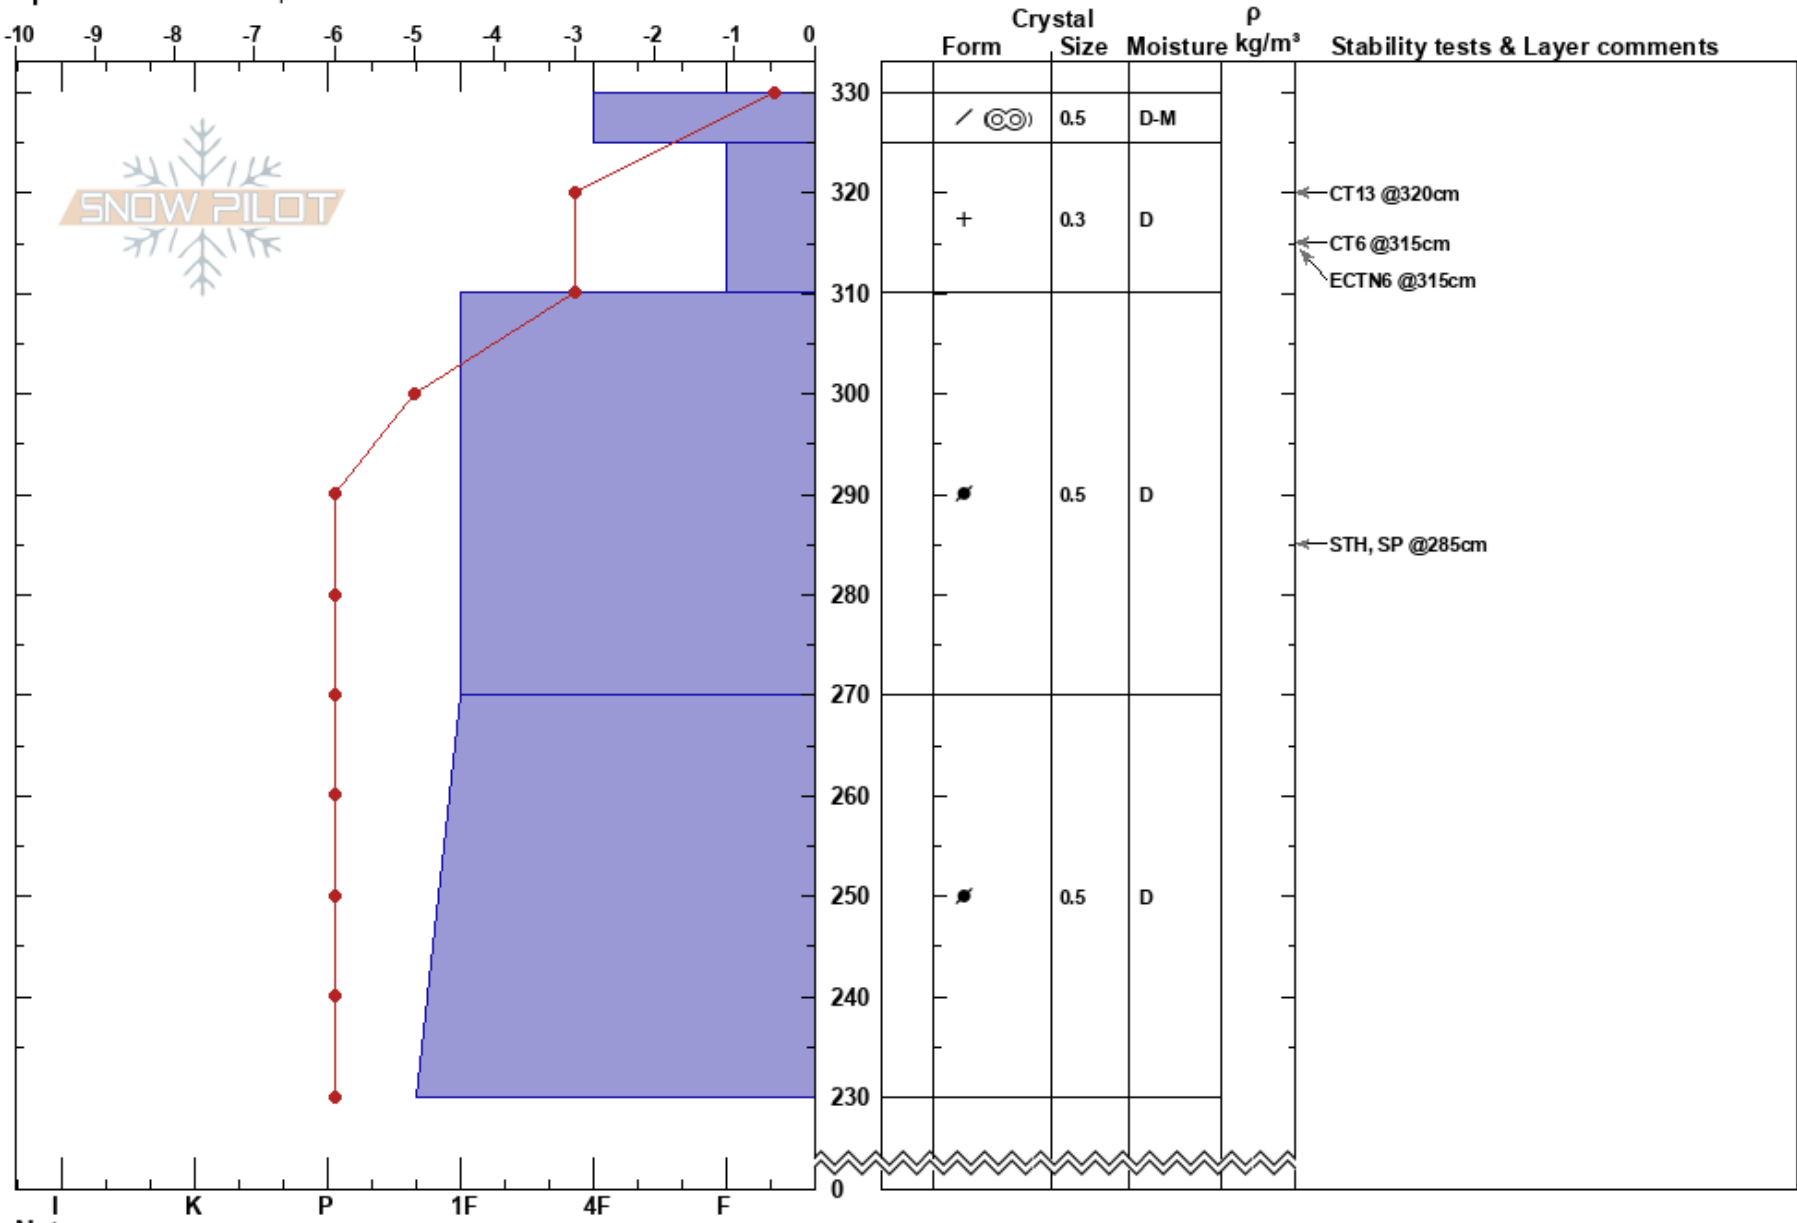

Wilsons Rage
 Chris Irwin
 Gore Range
 CO
 Elevation: 12365 ft
 Aspect: 350°
 Specifics: We skied slope

03/27/2017 - 2:11pm
 Co-ord: 39.45780N, -106.19363W
 Slope Angle: 22°
 Wind Loading: yes

Stability: Good
 Air Temperature: 1.5°C
 Sky Cover: SCT
 Precipitation: NO
 Wind: NW Light Breeze

HS:330
 PF: 15
 325-310cm: Problematic layer

Notes: