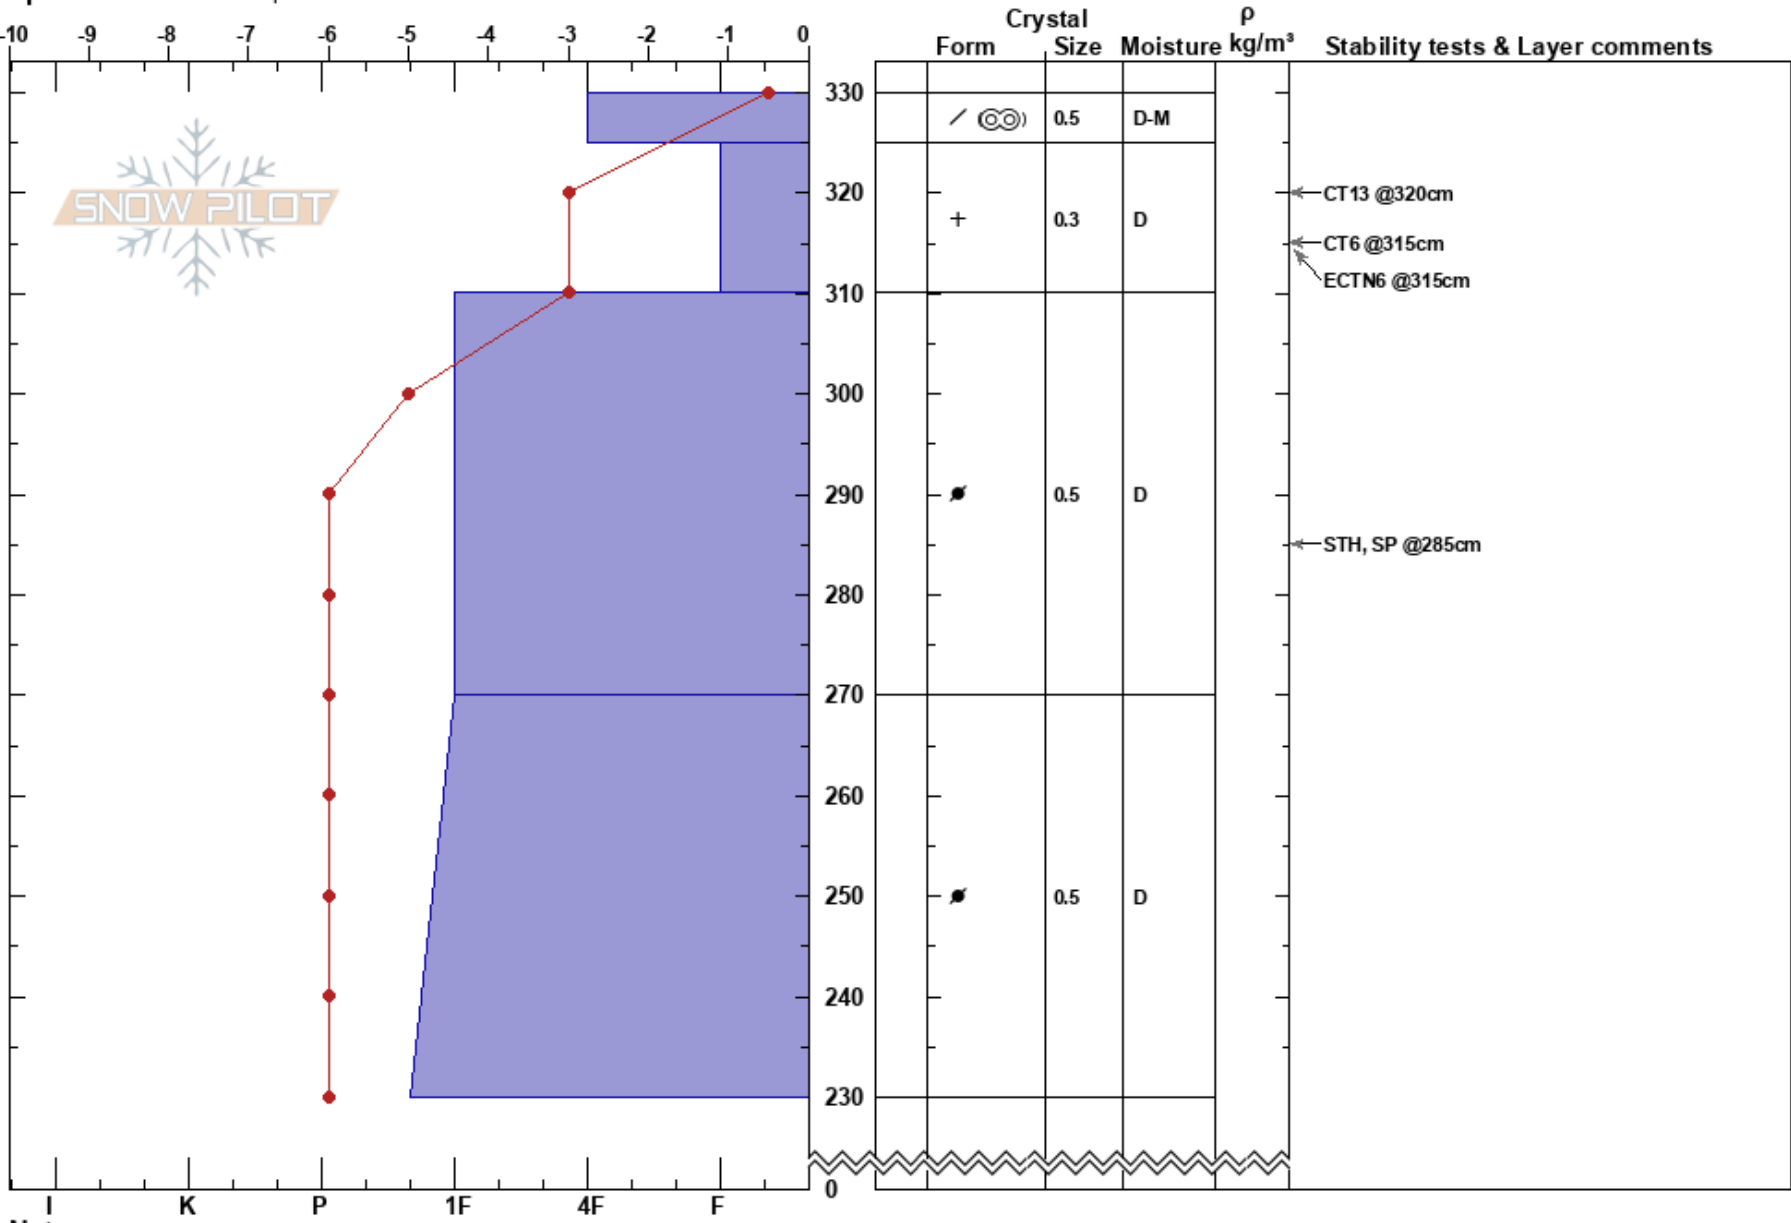

Wilsons Rage
 Gore Range
 CO
Elevation: 12365 ft
Aspect: 350°
Specifics: We skied slope

Chris Irwin
 03/27/2017 - 2:11pm
Co-ord: 39.45780N, -106.19363W
Slope Angle: 22°
Wind Loading: yes

Stability: Good **HS:** 330 **Layer Notes:**
Air Temperature: 1.5°C **PF:** 15 325-310cm: Problematic layer
Sky Cover: SCT
Precipitation: NO
Wind: NW Light Breeze