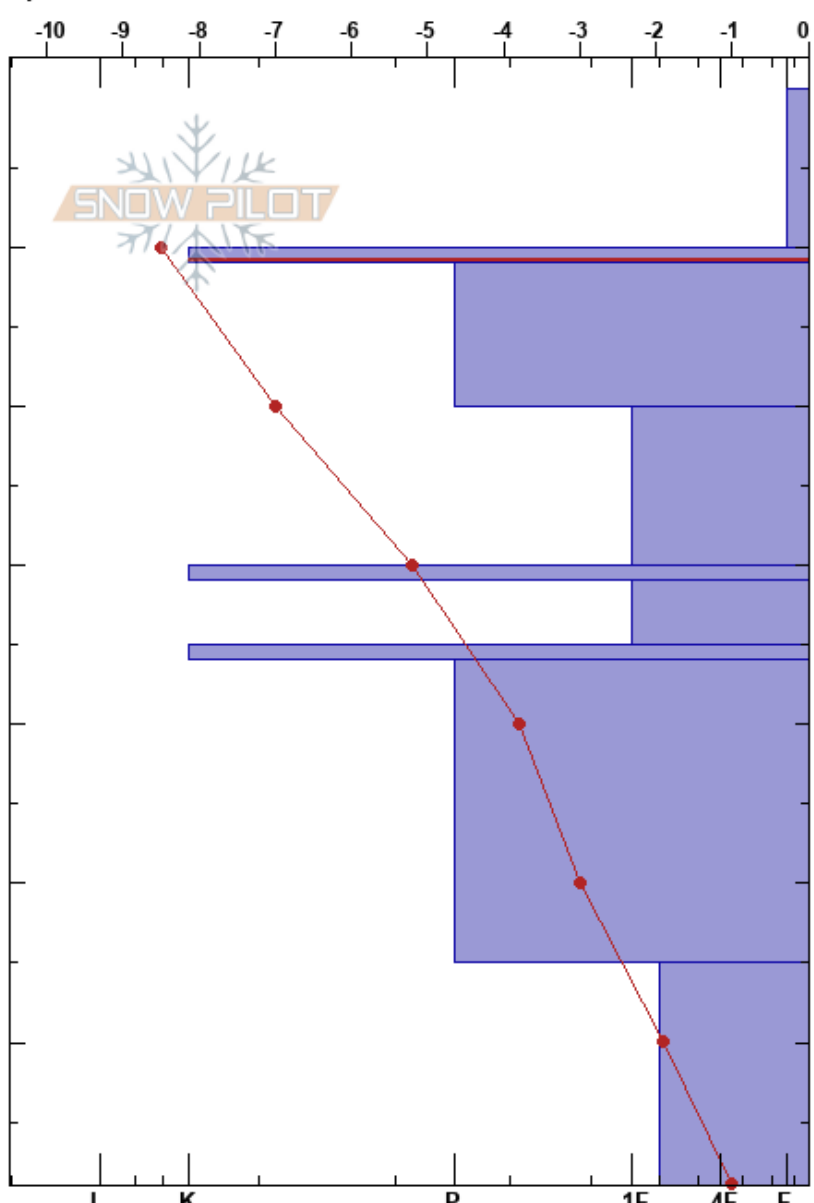

Upper Trapper
 Canadian Rockies
 AB
 Elevation: 1940 m
 Aspect: NE

Madeline Martin
 12/12/2020 - 09:52
 Co-ord:
 Slope Angle: 32°
 Wind Loading: previous

Stability: HS:69
 Air Temperature: -9.8°C PF: 15
 Sky Cover: CLR
 Precipitation: NO
 Wind: Calm
 Layer Notes: 10-11cm: Problematic layer

Specifics: Pit dug in a Ski Area; Ski tracks on slope; We skied slope

Form	Crystal Size	Moisture	ρ kg/m ³	Stability tests & Layer comments
/	0.5-1			
⊙⊙	1			
•	1			
⊖	1			
⊙⊙	1			← CT16, SP @31cm
⊖	1			
⊙⊙	1			
•	1			
⊖	1			← CT21, BRK @55cm
□ (^)	2 (1)			