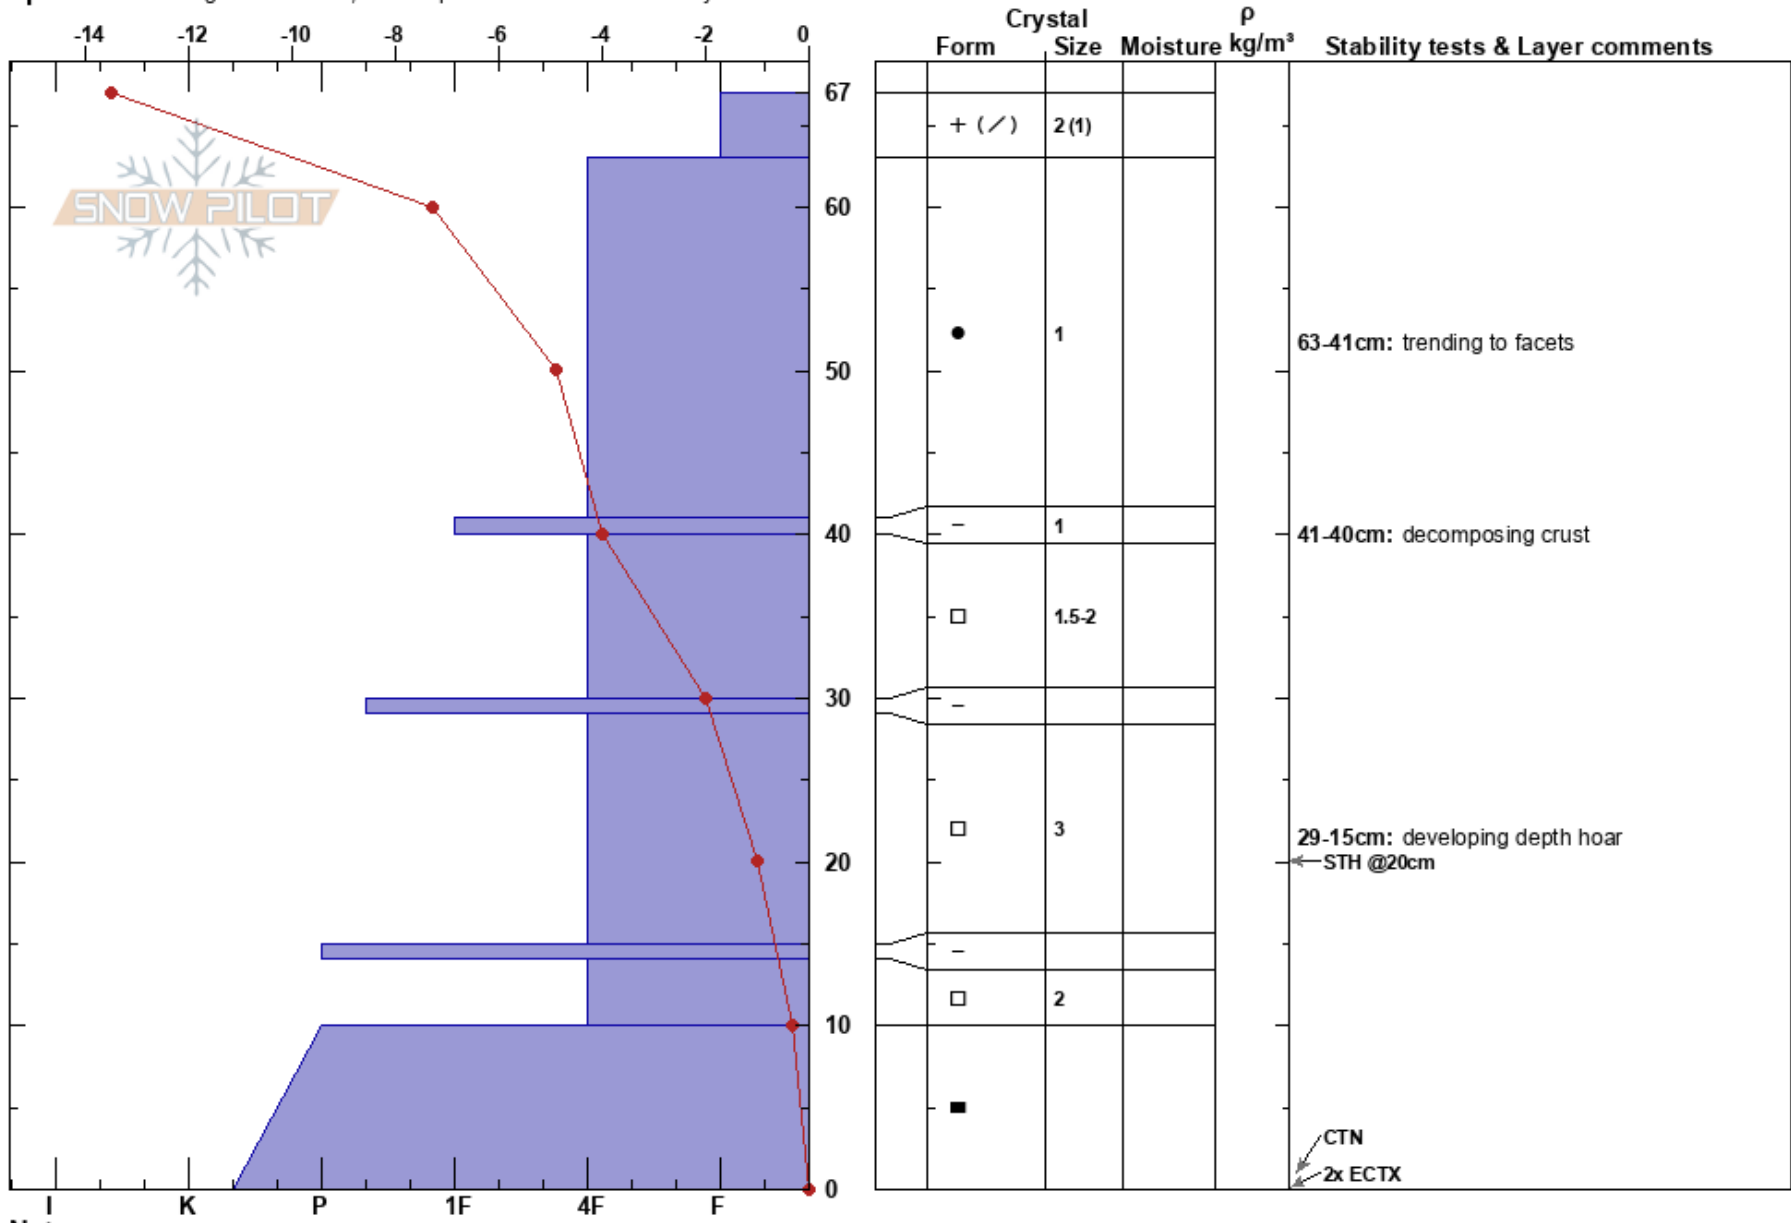

YC Eglise Shoulder
 Madison Range-N
 MT
 Elevation: 9295 ft
 Aspect: NE

Ethan Greaves
 12/12/2020 - 2:00pm
 Co-ord: 45.20796N, -111.42626W
 Slope Angle: 16°
 Wind Loading: no

Stability: **HS:67**
 Air Temperature: -12.7°C **PF: 40**
 Sky Cover: BKN **PS: 20**
 Precipitation: NO
 Wind: W Calm

Layer Notes:
 63-41cm: trending to facets
 41-40cm: decomposing crust
 29-15cm: developing depth hoar
 29-15cm: Problematic layer

Specifics: Pit dug in a Ski Area; Pit is representative of backcountry

Notes: Pit dug By Isaac Fleming, Ethan Greaves, and Jackson Breen.