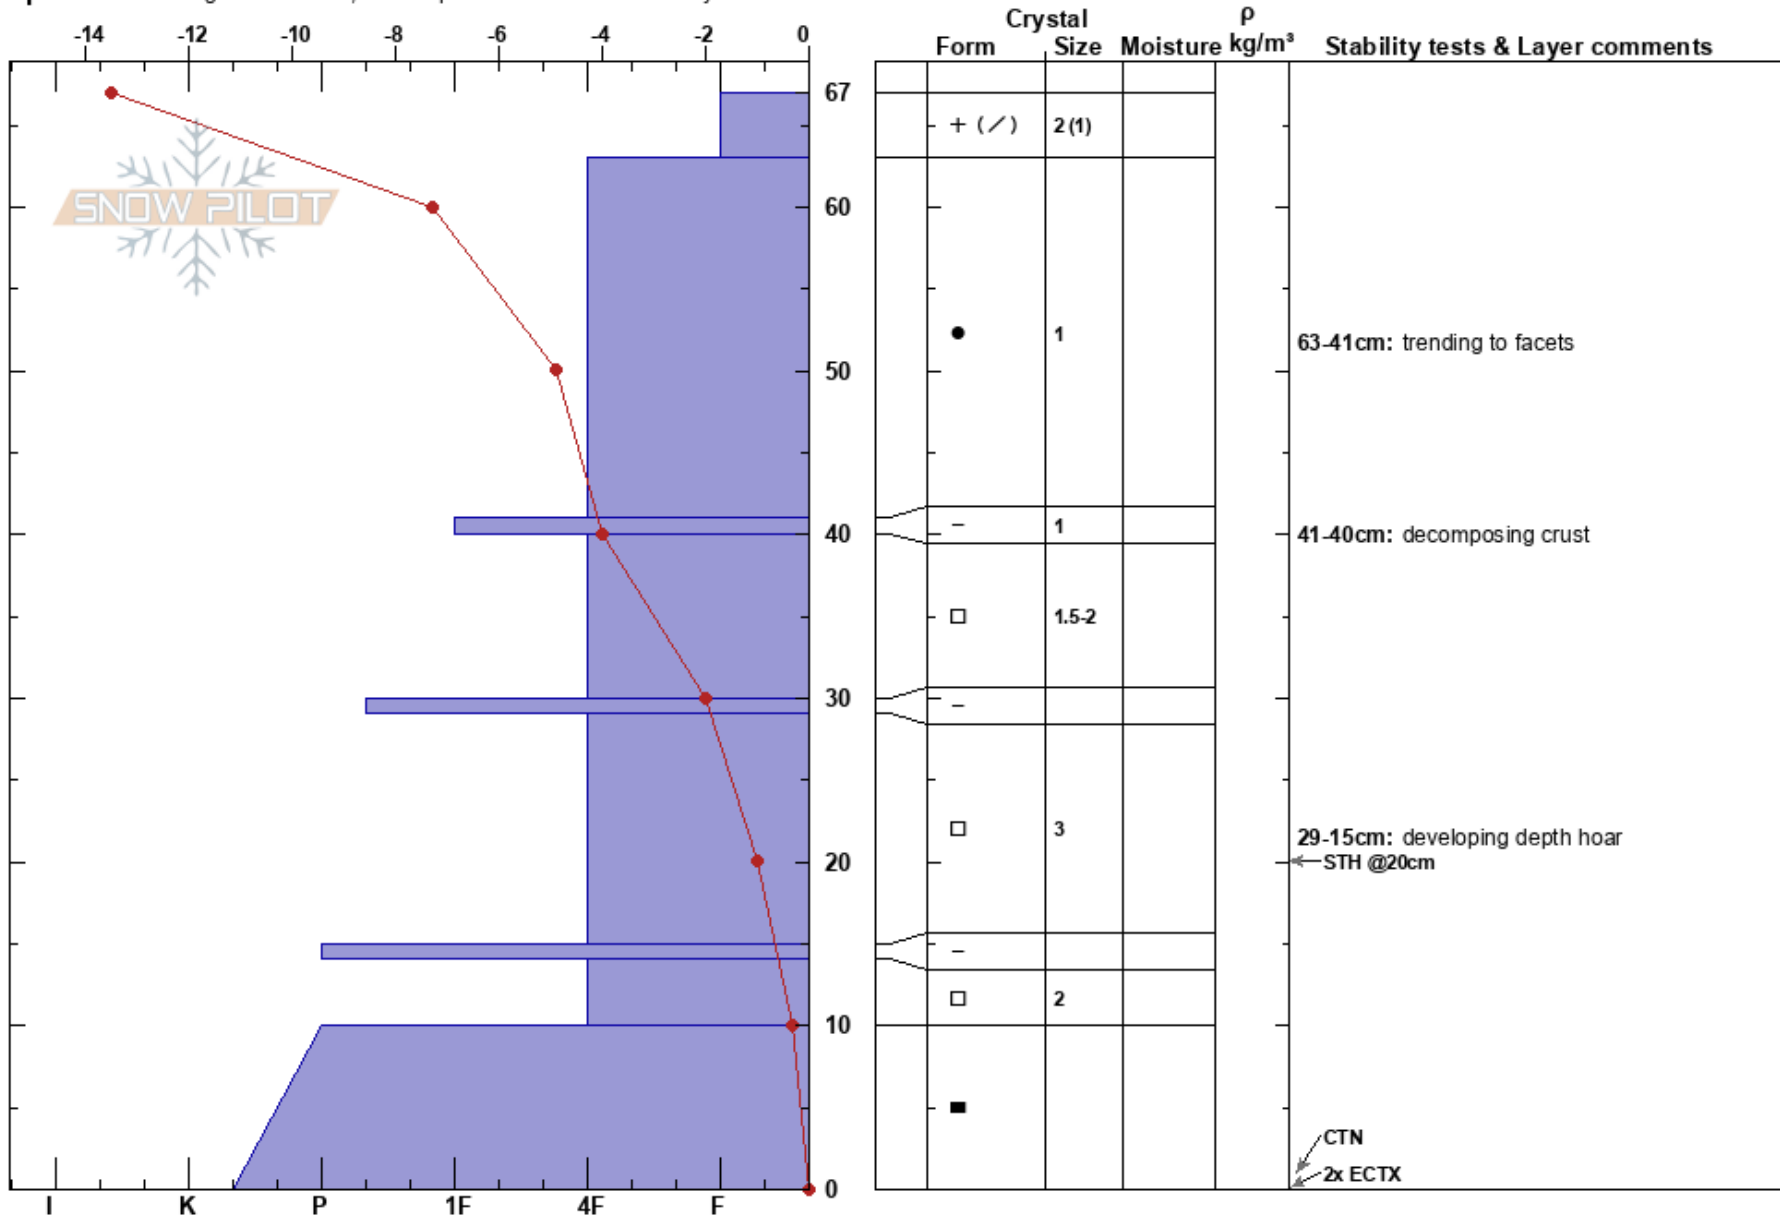

YC Eglise Shoulder
 Madison Range-N
 MT
 Elevation: 9295 ft
 Aspect: NE

Ethan Greaves
 12/12/2020 - 2:00pm
 Co-ord: 45.20796N, -111.42626W
 Slope Angle: 16°
 Wind Loading: no

Stability:
 Air Temperature: -12.7°C
 Sky Cover: BKN
 Precipitation: NO
 Wind: W Calm

HS: 67
 PF: 40
 PS: 20
 Layer Notes:
 63-41cm: trending to facets
 41-40cm: decomposing crust
 29-15cm: developing depth hoar
 29-15cm: Problematic layer

Specifics: Pit dug in a Ski Area; Pit is representative of backcountry

Notes: Pit dug By Isaac Fleming, Ethan Greaves, and Jackson Breen.