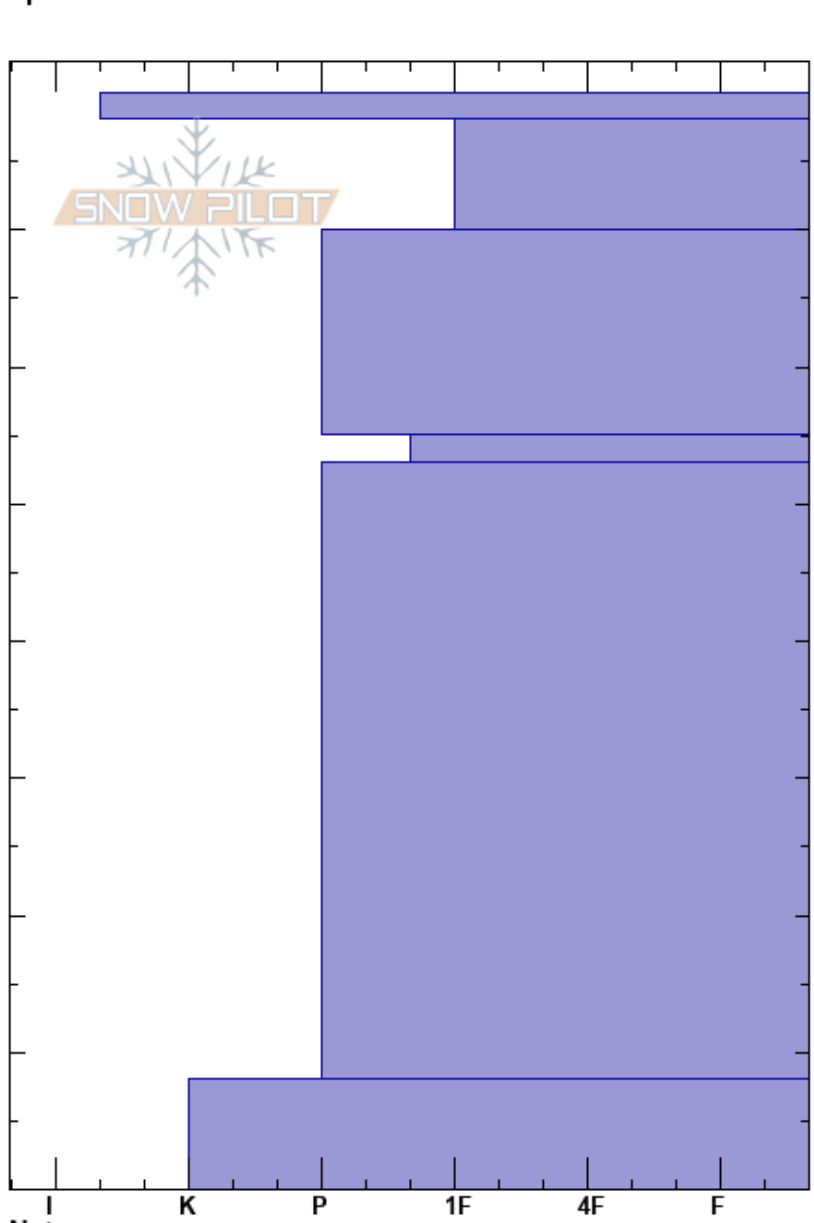

Skalafjall
 Norðanverðir Vestfirðir
 Iceland
 Elevation: 600 m
 Aspect: 180°
 Specifics:

Jóhann Hannibalsson
 27/03/2017 - 03:00
 Co-ord: 66.15218N, -23.42285W
 Slope Angle: 27°
 Wind Loading:

Stability:
 Air Temperature: -2°C
 Sky Cover: FEW
 Precipitation: NO
 Wind:
 HS: 80
 PF: 80
 72-80cm: harðfenni

Height (m)	Crystal		Moisture	ρ kg/m³	Stability tests & Layer comments
	Form	Size			
0					
0-5	⊙⊙	0.3	D		
5-10	● (●)	0.3	D		
10-25	(♡)	0.3-0.3	D		
25-30	(●)	0.3	D		
30-75		0.3	D		
75-80			D		72-80cm: harðfenni