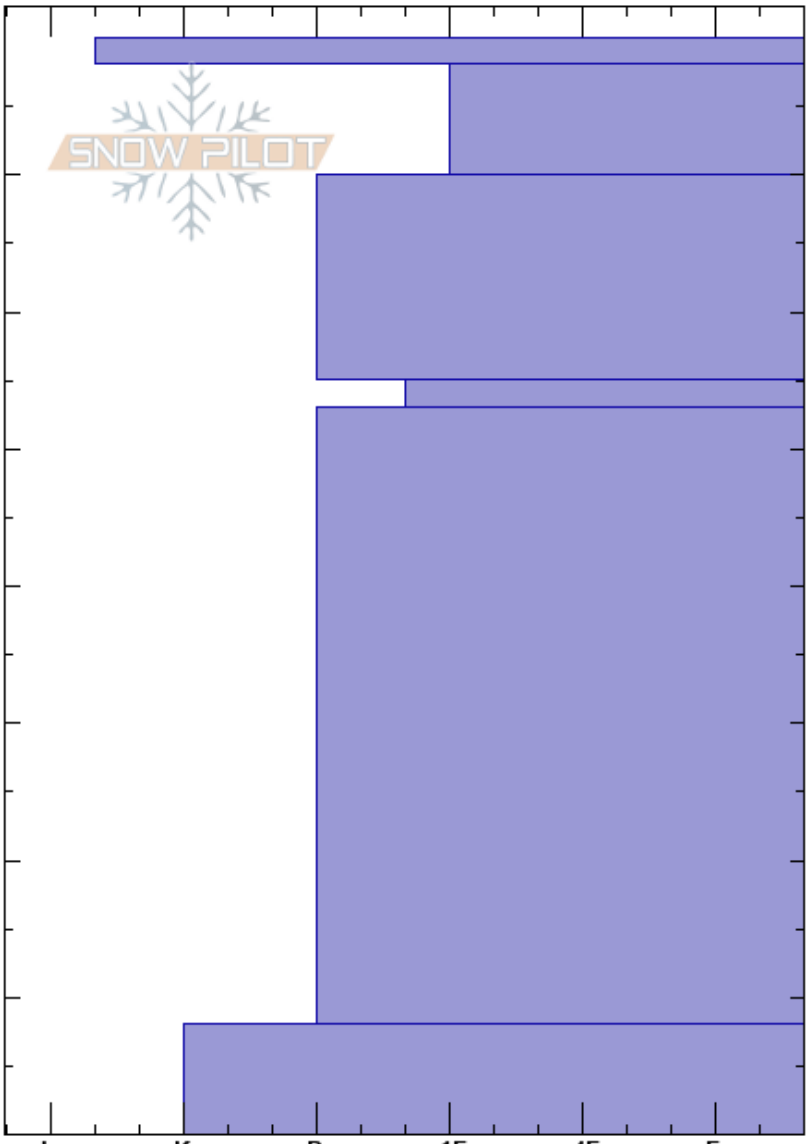

Skalafjall  
 Norðanverðir Vestfirðir  
 Iceland  
 Elevation: 600 m  
 Aspect: 180°  
 Specifics:

Jóhann Hannibalsson  
 27/03/2017 - 03:00  
 Co-ord: 66.15218N, -23.42285W  
 Slope Angle: 27°  
 Wind Loading:

Stability:  
 Air Temperature: -2°C  
 Sky Cover: FEW  
 Precipitation: NO  
 Wind:  
 HS: 80  
 PF: 80  
 72-80cm: harðfenni

Height (m)	Crystal		Moisture	$\rho$ kg/m <sup>3</sup>	Stability tests & Layer comments
	Form	Size			
0					
0-10	⊙ ⊙	0.3	D		
10-20	● (●)	0.3	D		
20-30	(♡)	0.3-0.3	D		
30-35	(●)	0.3	D		
35-70					
70-80		0.3	D		
80					
			D		72-80cm: harðfenni