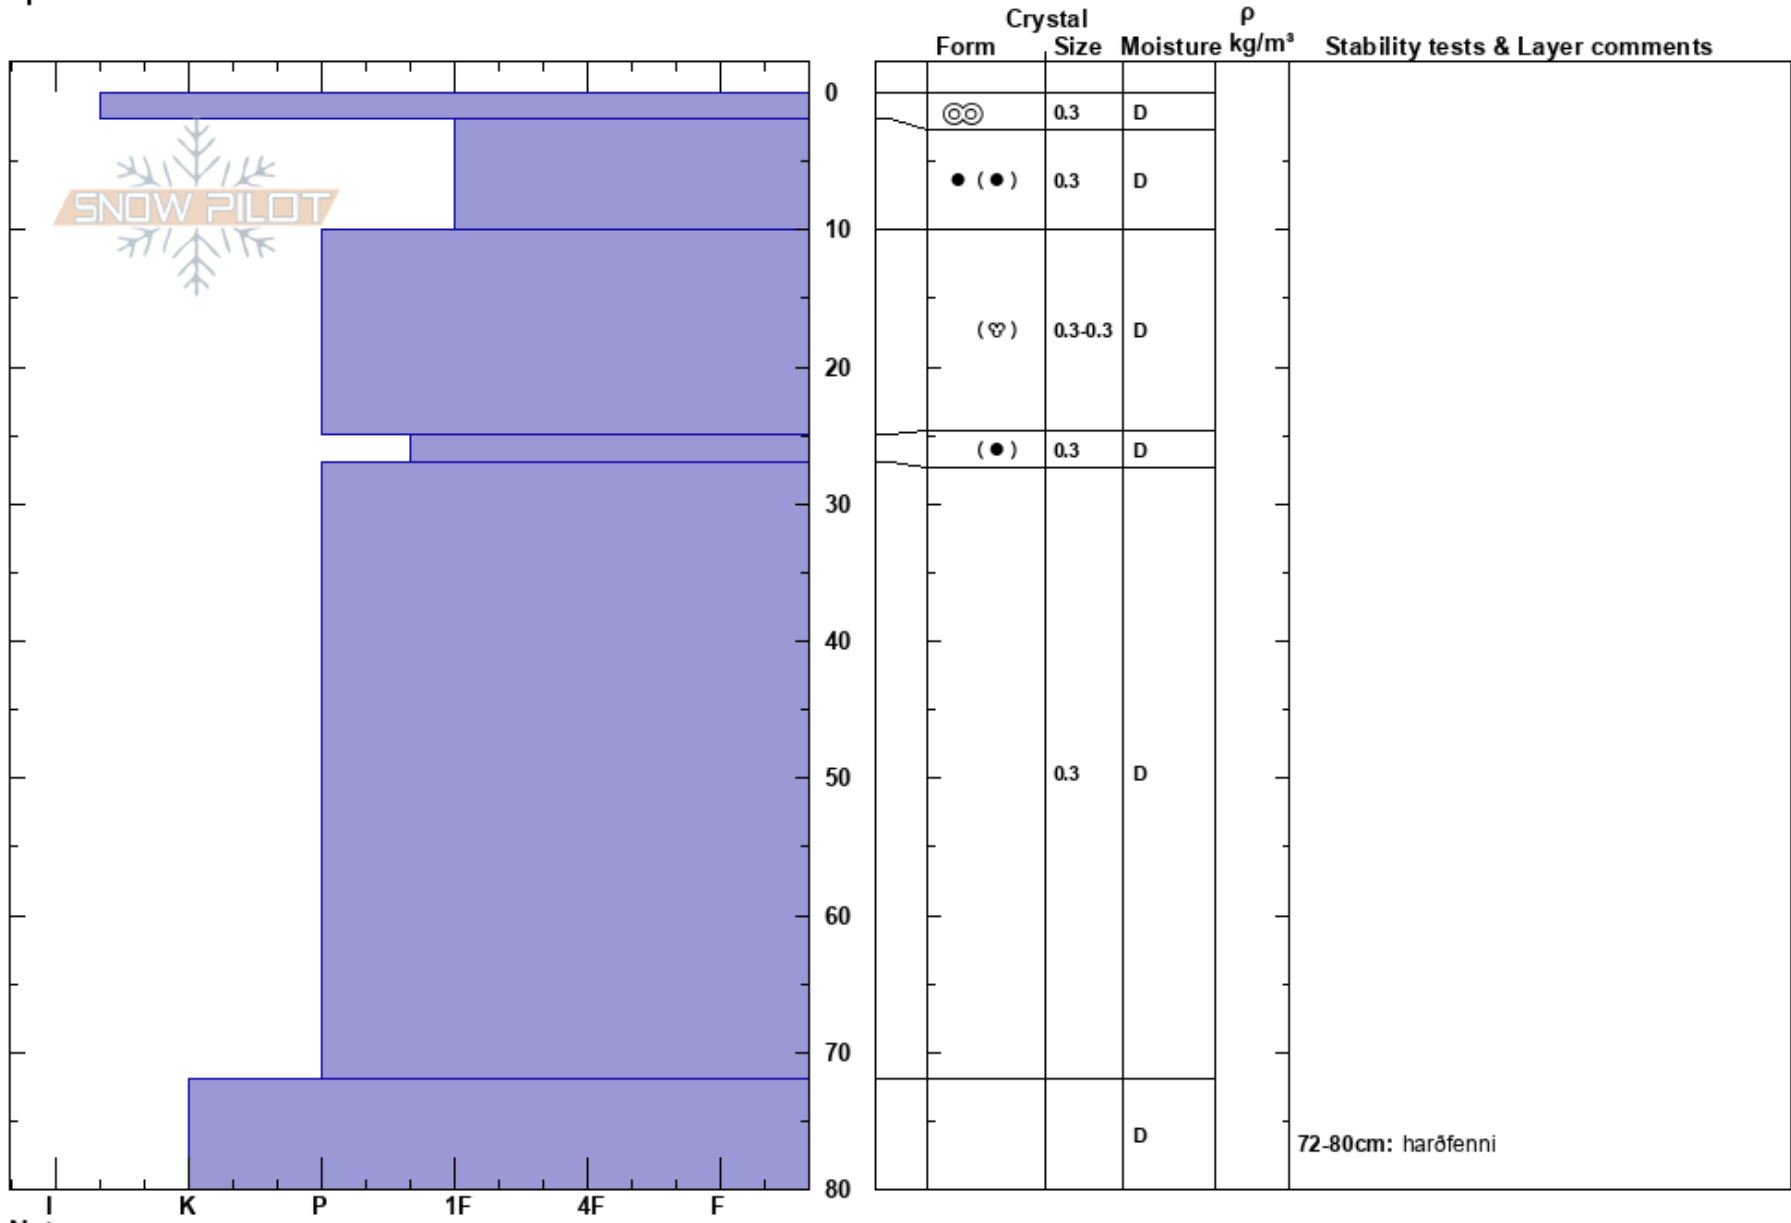

Skalafjall
 Norðanverðir Vestfirðir
 Iceland
 Elevation: 600 m
 Aspect: 180°
 Specifics:

Jóhann Hannibalsson
 27/03/2017 - 03:00
 Co-ord: 66.15218N, -23.42285W
 Slope Angle: 27°
 Wind Loading:

Stability:
 Air Temperature: -2°C
 Sky Cover: FEW
 Precipitation: NO
 Wind:
 HS: 80
 PF: 80
 72-80cm: harðfenni