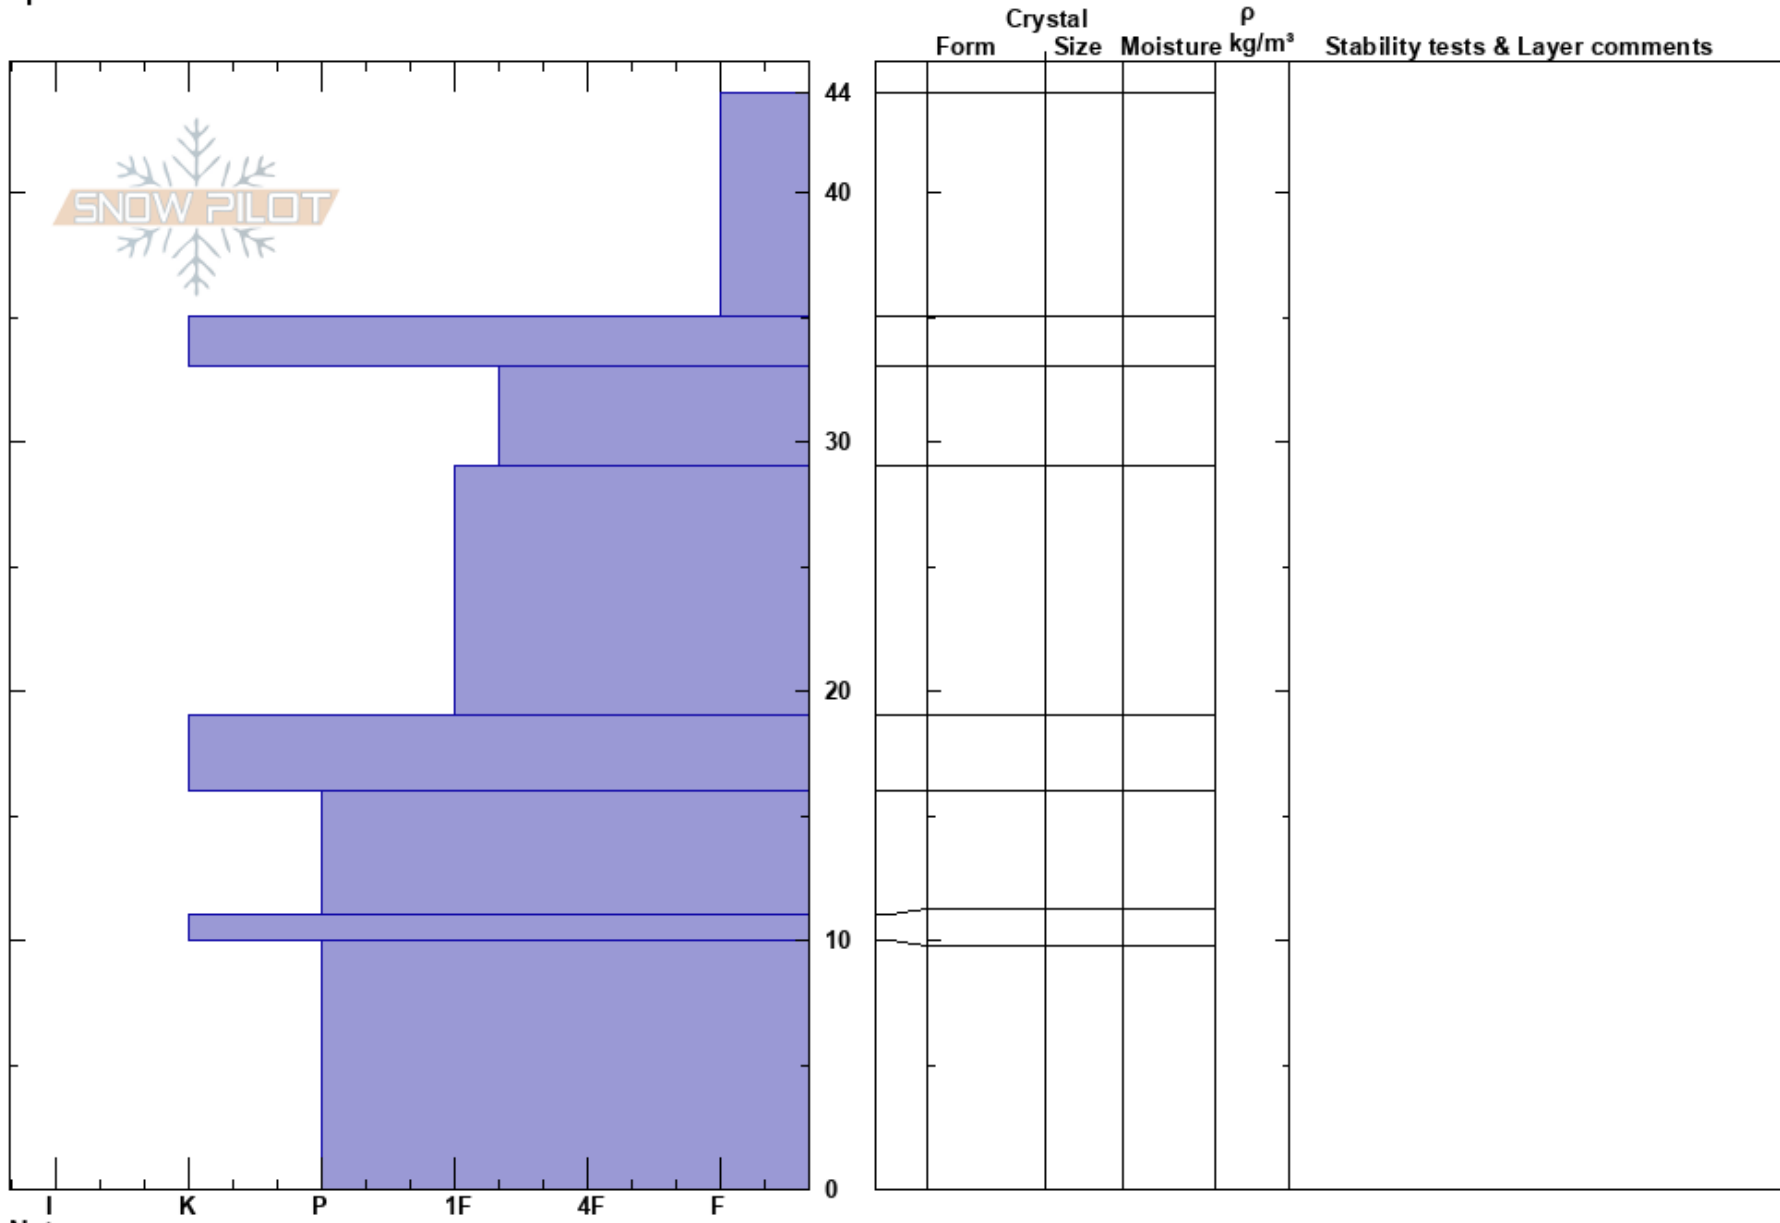

FA9801

Yellowstone Caldera
WY

Elevation: 7491 ft

Aspect: 208°

Specifics:

Rose Jaffe

12/09/1998 - 3:30pm

Co-ord: 12T 514800E 4923150N

Slope Angle: 8°

Wind Loading:

Stability:

Air Temperature: 12°F

Sky Cover: CLR

Precipitation: NO

Wind: Calm

HS:44

Layer Notes:

Notes: Failed predation attempt Nez Perce pack