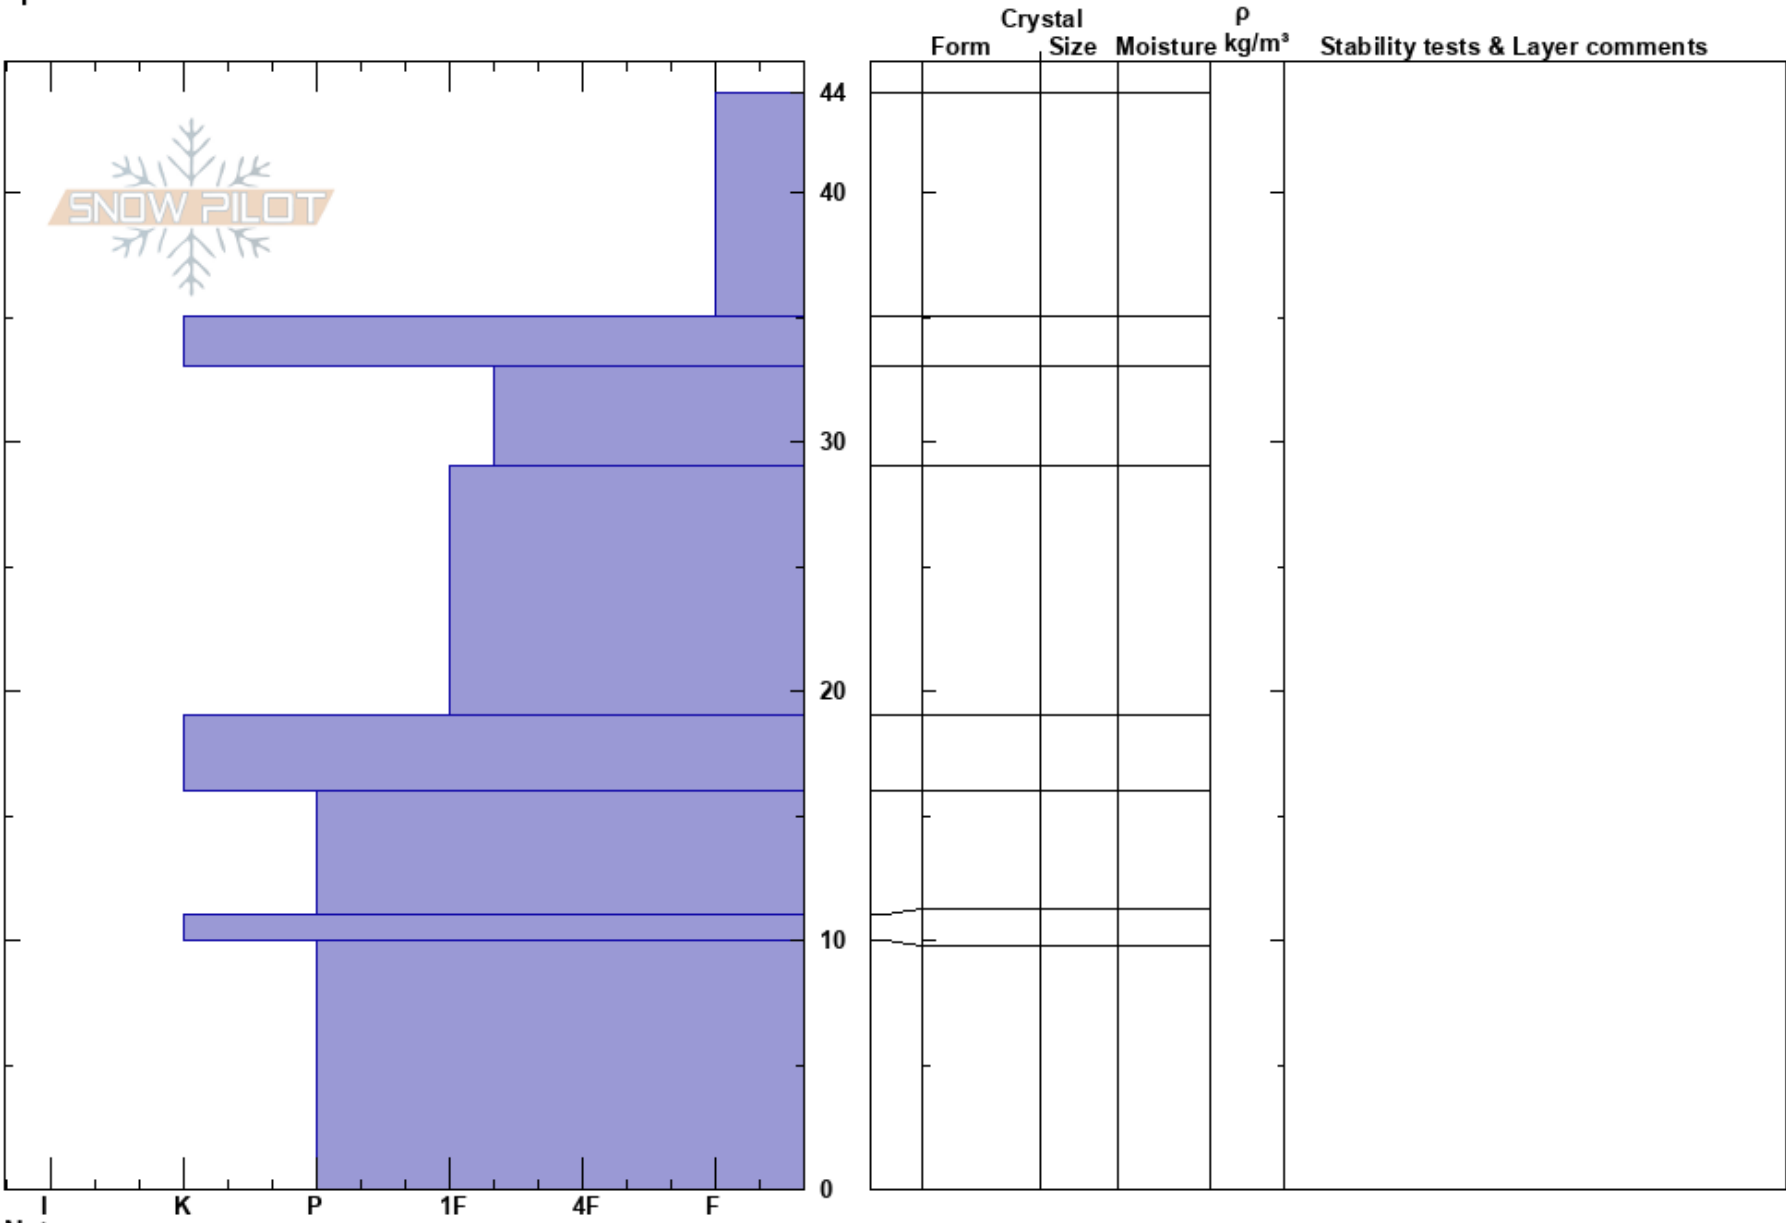

FA9801
Yellowstone Caldera
WY
Elevation: 7491 ft
Aspect: 208°
Specifics:

Rose Jaffe
12/09/1998 - 3:30pm
Co-ord: 12T 514800E 4923150N
Slope Angle: 8°
Wind Loading:

Stability:
Air Temperature: 12°F
Sky Cover: CLR
Precipitation: NO
Wind: Calm
HS:44
Layer Notes:

Notes: Failed predation attempt Nez Perce pack