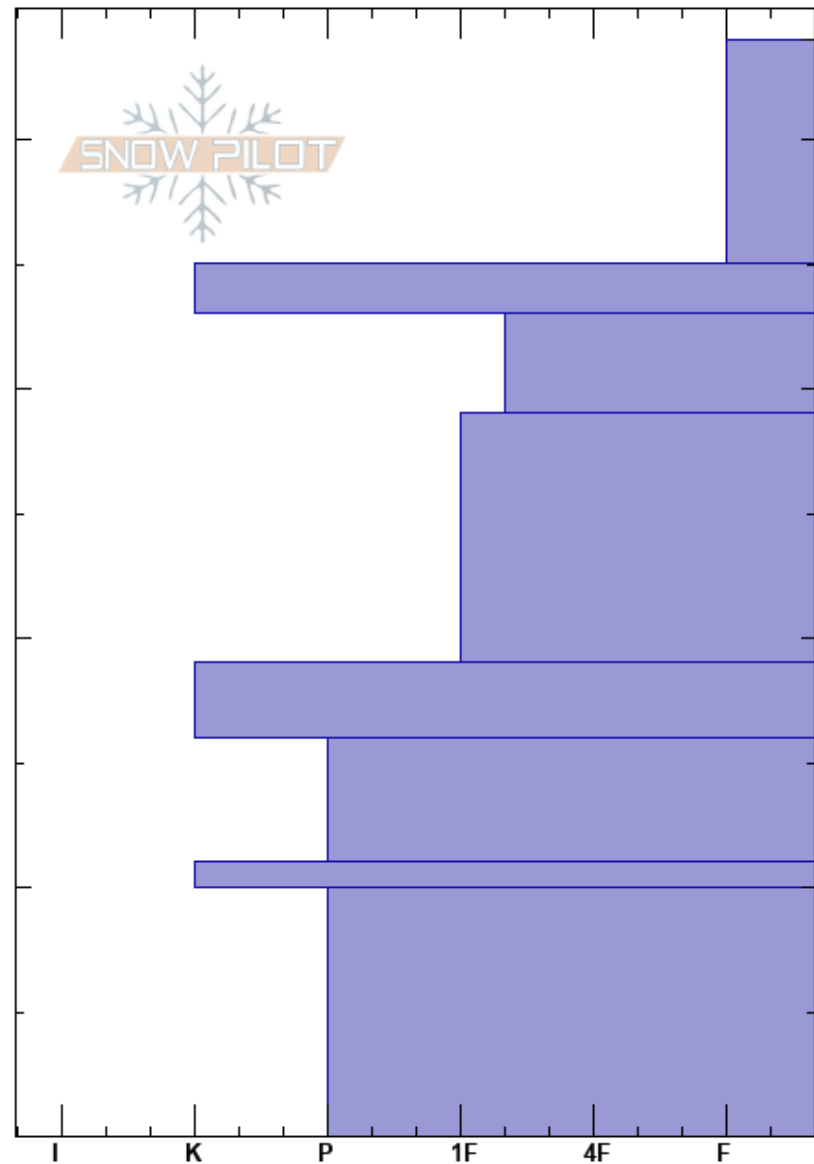

FA9801  
Yellowstone Caldera  
WY  
Elevation: 7491 ft  
Aspect: 208°  
Specifics:

Rose Jaffe  
12/09/1998 - 3:30pm  
Co-ord: 12T 514800E 4923150N  
Slope Angle: 8°  
Wind Loading:

Stability:  
Air Temperature: 12°F  
Sky Cover: CLR  
Precipitation: NO  
Wind: Calm  
HS:44  
Layer Notes:

	Crystal		Moisture	$\rho$ kg/m <sup>3</sup>	Stability tests & Layer comments
	Form	Size			
44					
40					
30					
20					
10					
0					

Notes: Failed predation attempt Nez Perce pack