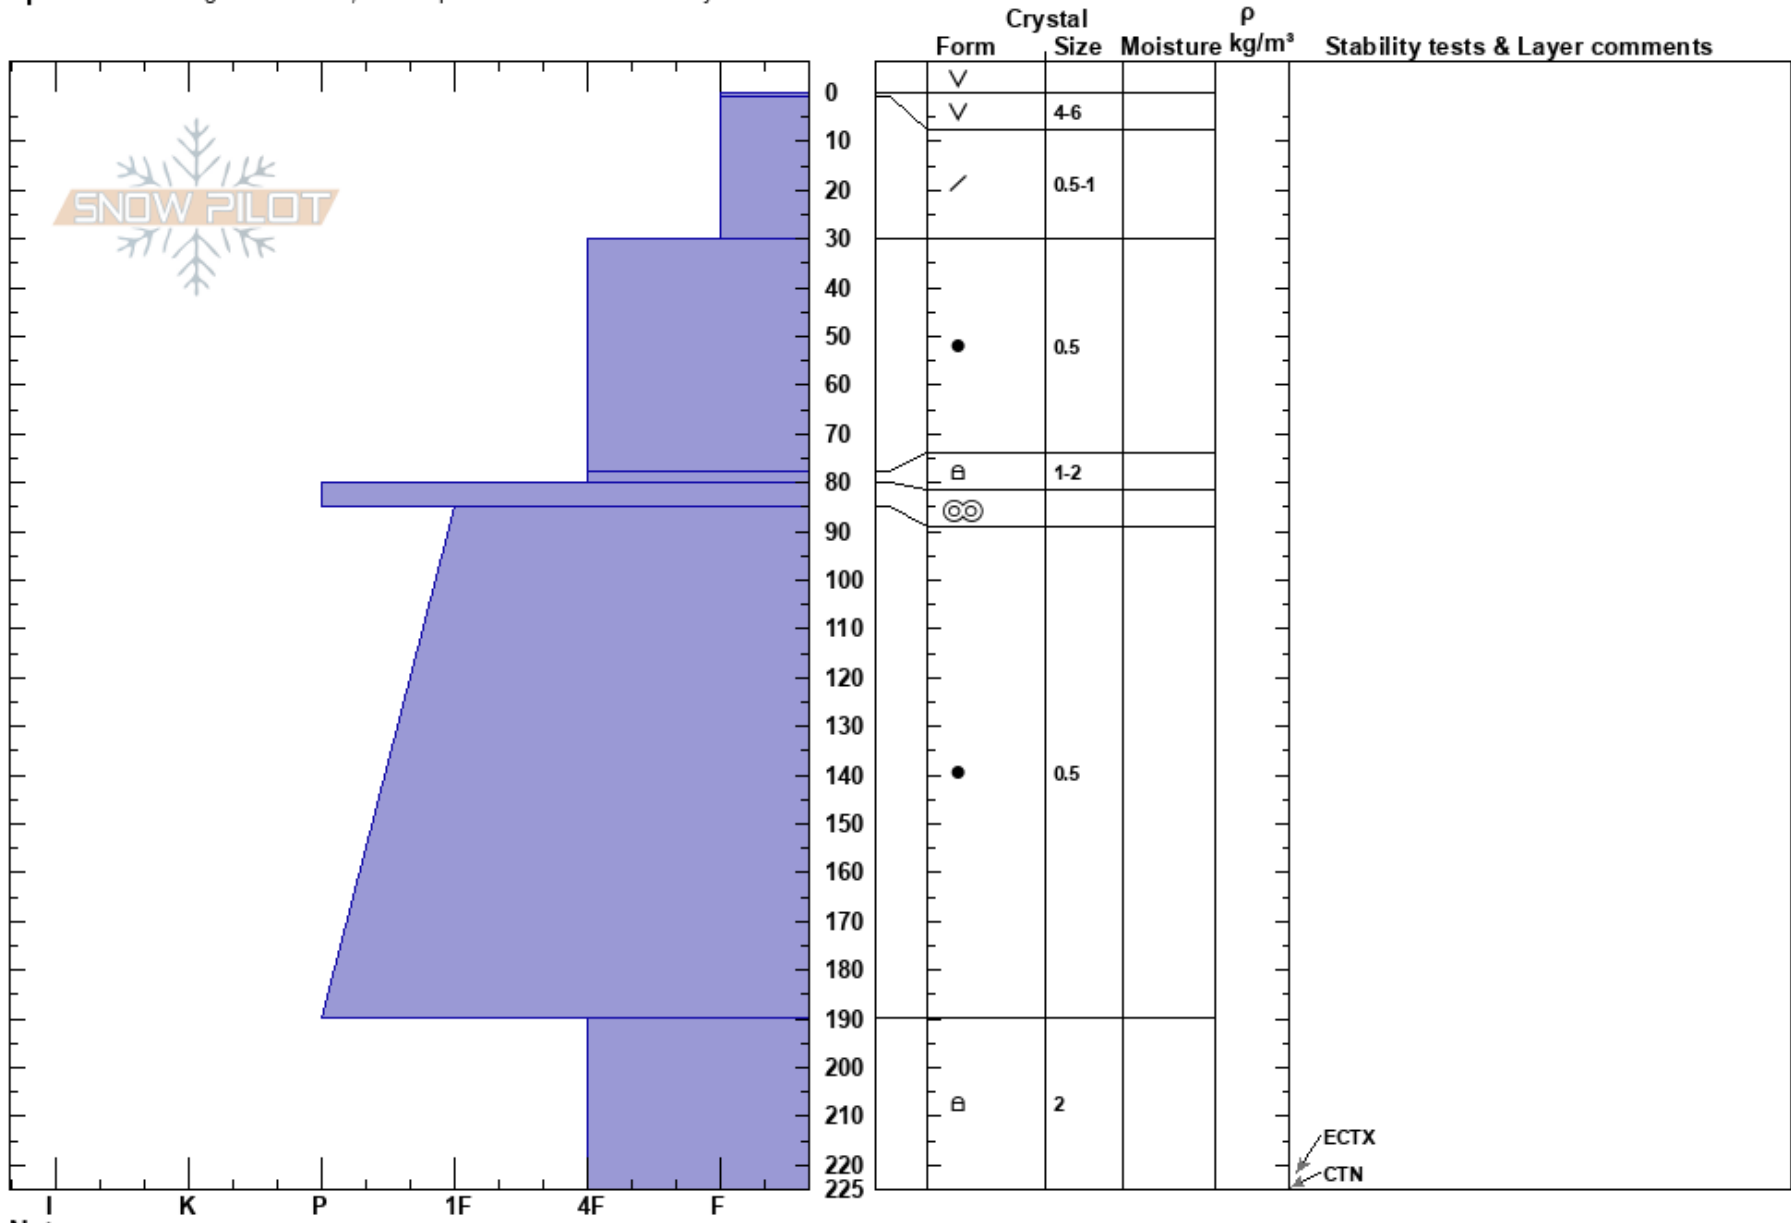

Frontside Chilkoot  
 Chugach Range  
 AK  
 Elevation: 2700 ft  
 Aspect: NW  
 Specifics: Pit dug in a Ski Area; Pit is representative of backcountry

Adam Smith  
 12/11/2020 - 3:00pm  
 Co-ord:  
 Slope Angle: 15°  
 Wind Loading:

Stability: HS:225  
 Air Temperature: -7°C  
 Sky Cover: CLR  
 Precipitation: NO  
 Wind: Calm  
 PF: 40  
 PS: 15  
 78-80cm: Problematic layer

ECTX  
 CTN

Notes: