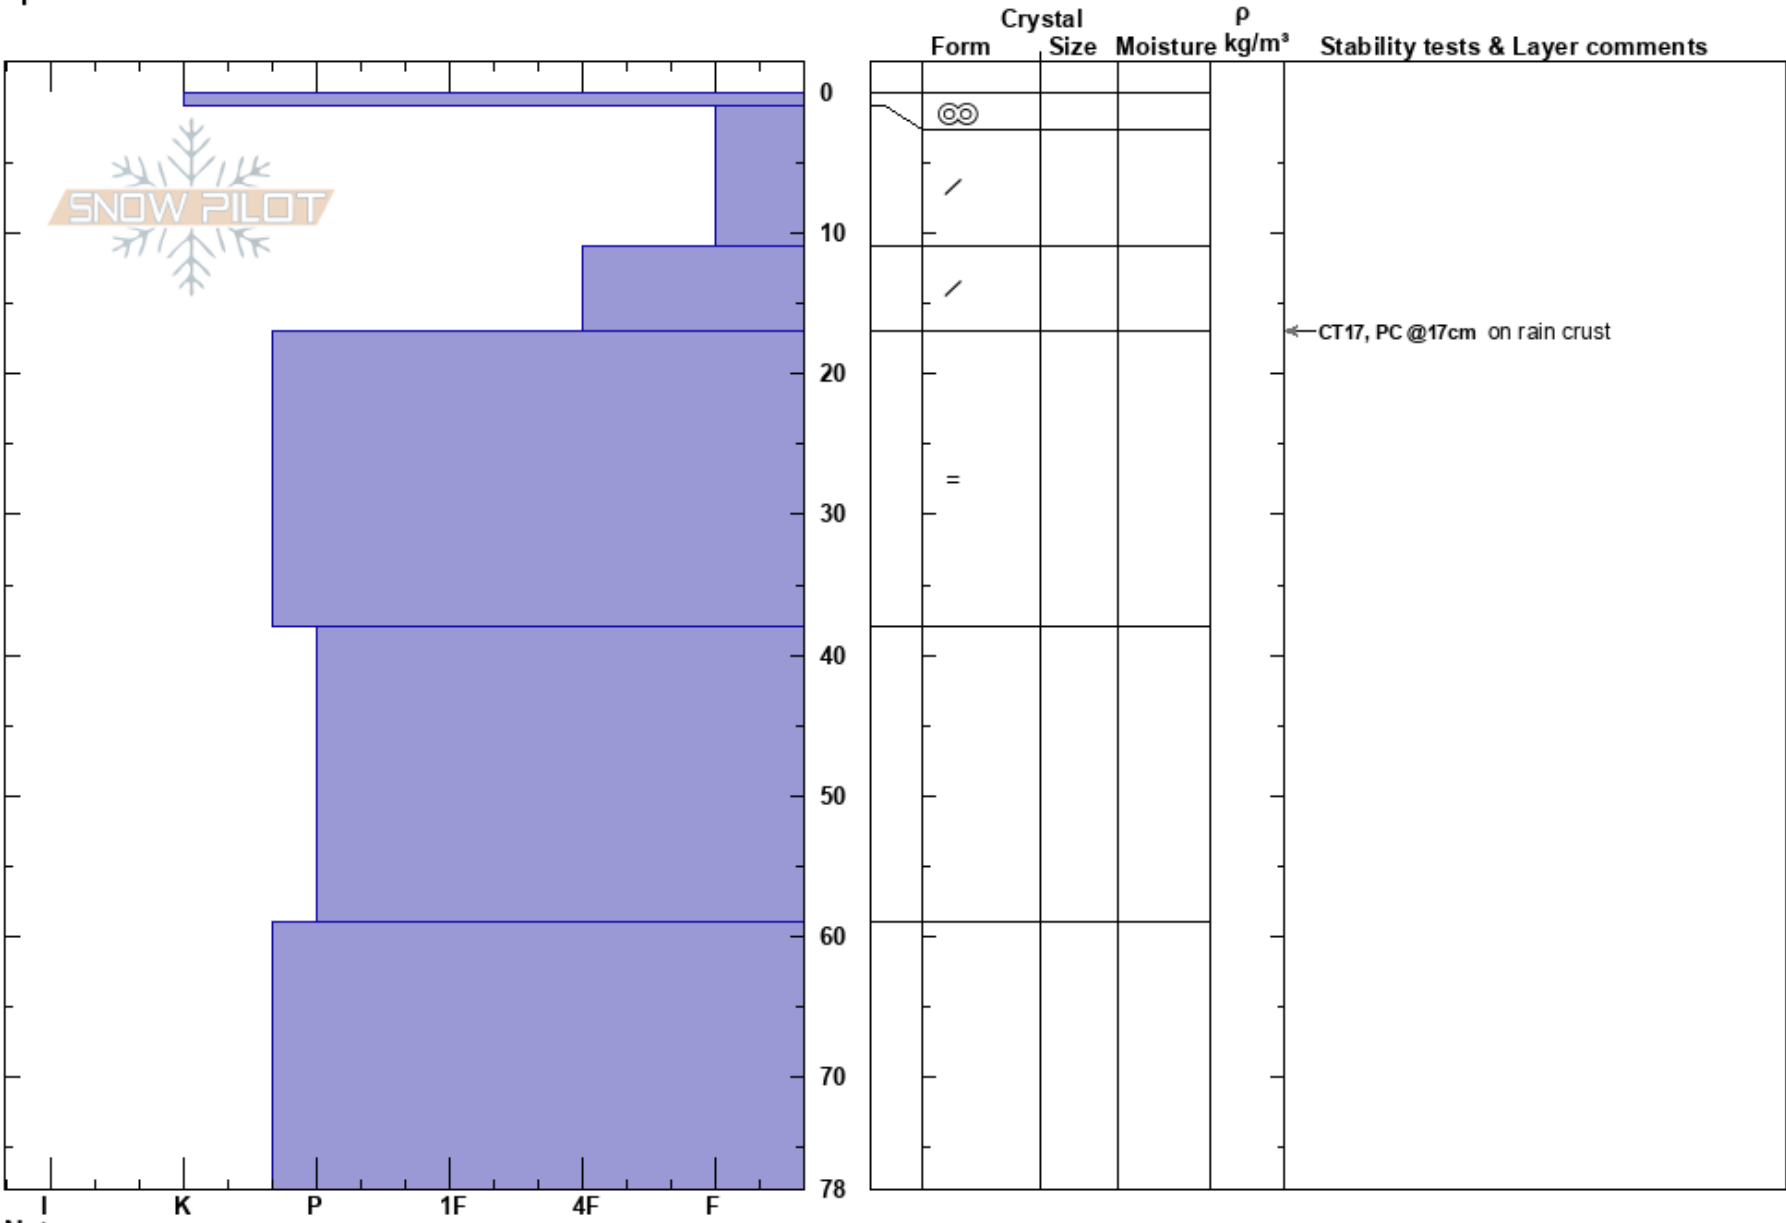

Charlie Shelter
 Columbia Mountains
 BC
Elevation: 1375 m
Aspect: SE
Specifics:

Bret Shandro
 11/12/2020 - 12:00
Co-ord: 53.60688N, -127.82943W
Slope Angle: 30°
Wind Loading: previous

Stability:
Air Temperature: -6°C
Sky Cover: OVC
Precipitation: NO
Wind: Calm

HS: 78
PF: 15
Layer Notes:

Notes: Profile location directly above Charlie shelter in a wind scour area.