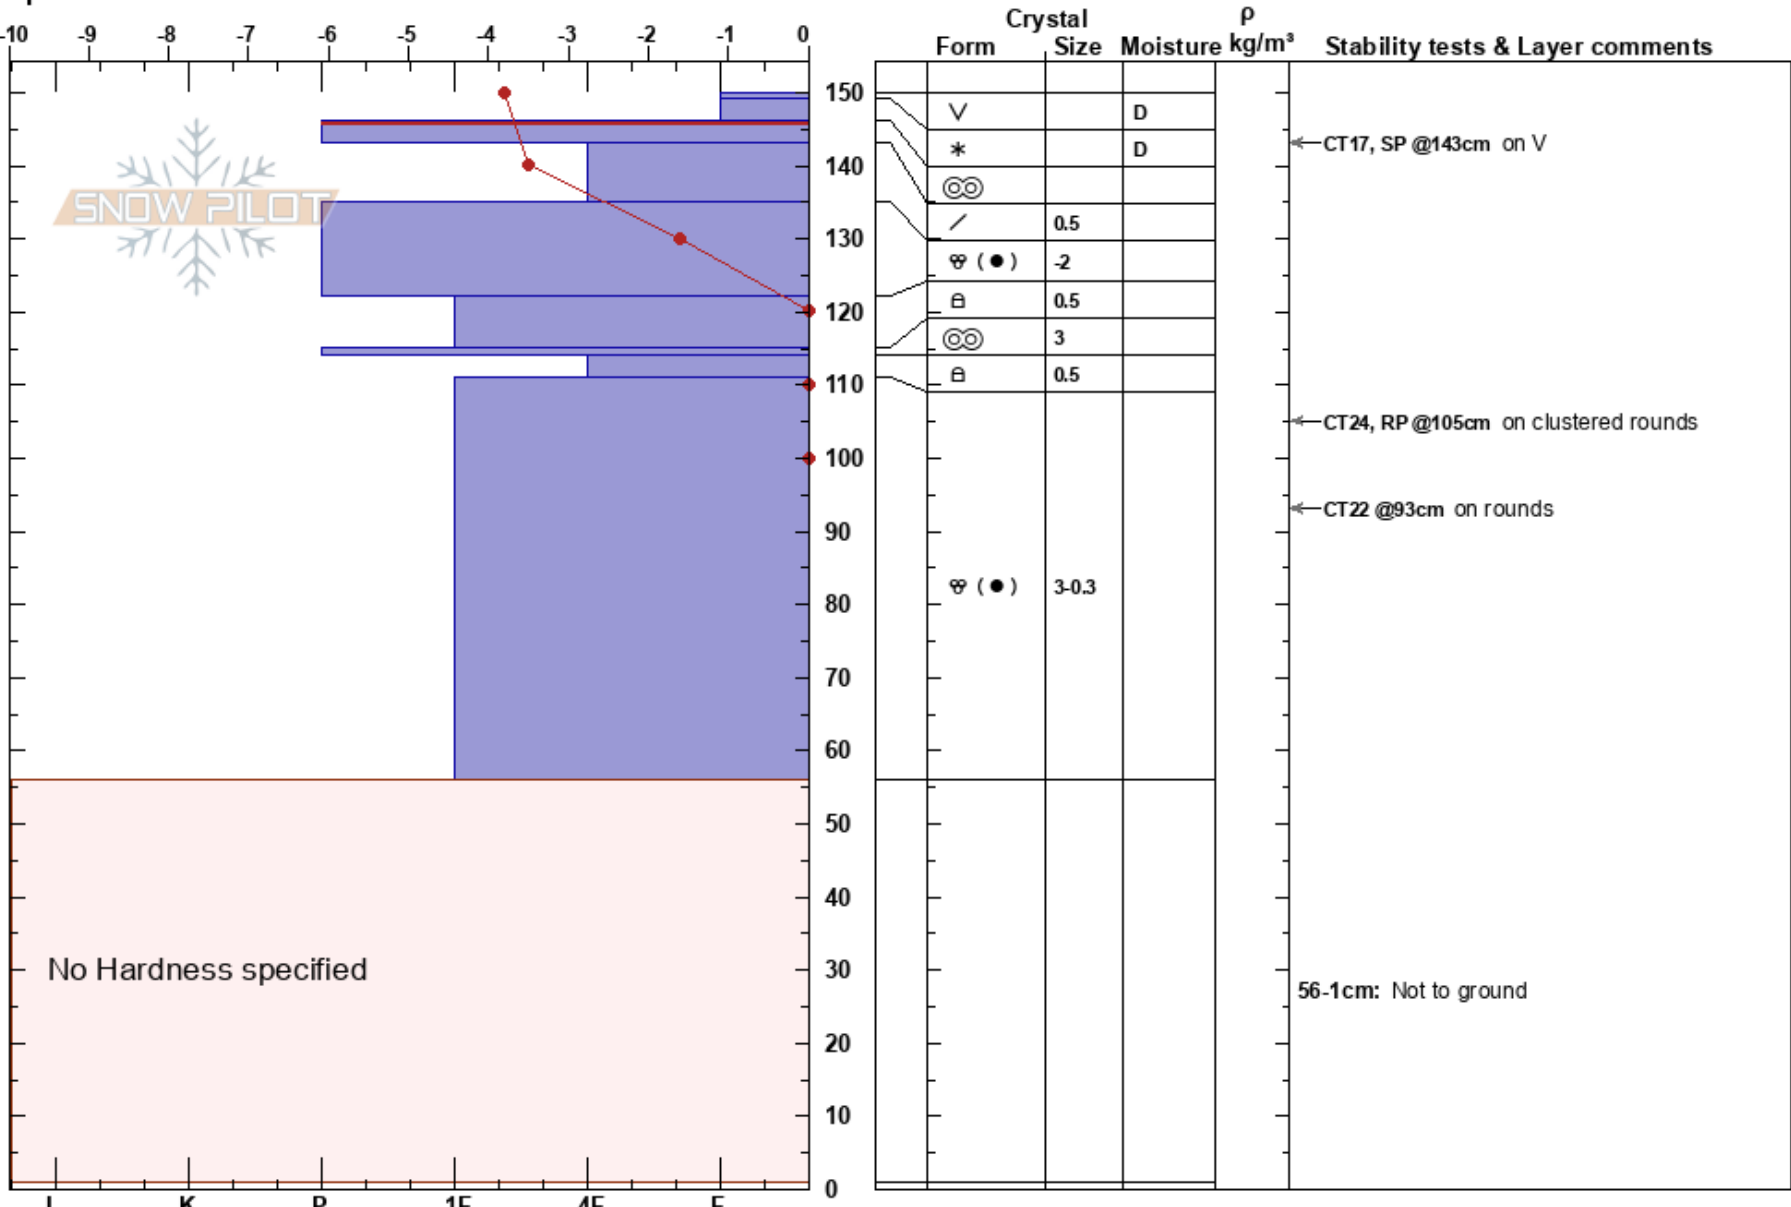

Patrol Study Plot  
 Elk Mountains  
 CO  
**Elevation:** 3424 m  
**Aspect:** 80°  
**Specifics:**

Steve Schreiber  
 03/27/2017 - 9:30am  
**Co-ord:** 39.14874N, -106.81492W  
**Slope Angle:** 26°  
**Wind Loading:**

**Stability:** Very Good  
**Air Temperature:** 3.1°C  
**Sky Cover:** FEW  
**Precipitation:** NO  
**Wind:** NW Light Breeze

**HS:** 150  
**PF:** 15  
**Layer Notes:**  
 146-143cm: Problematic layer  
 56-1cm: Not to ground

**Notes:** Profile by Debbie Kelly, Steve Schreiber. Danger forecast LOW, wdspr V observed