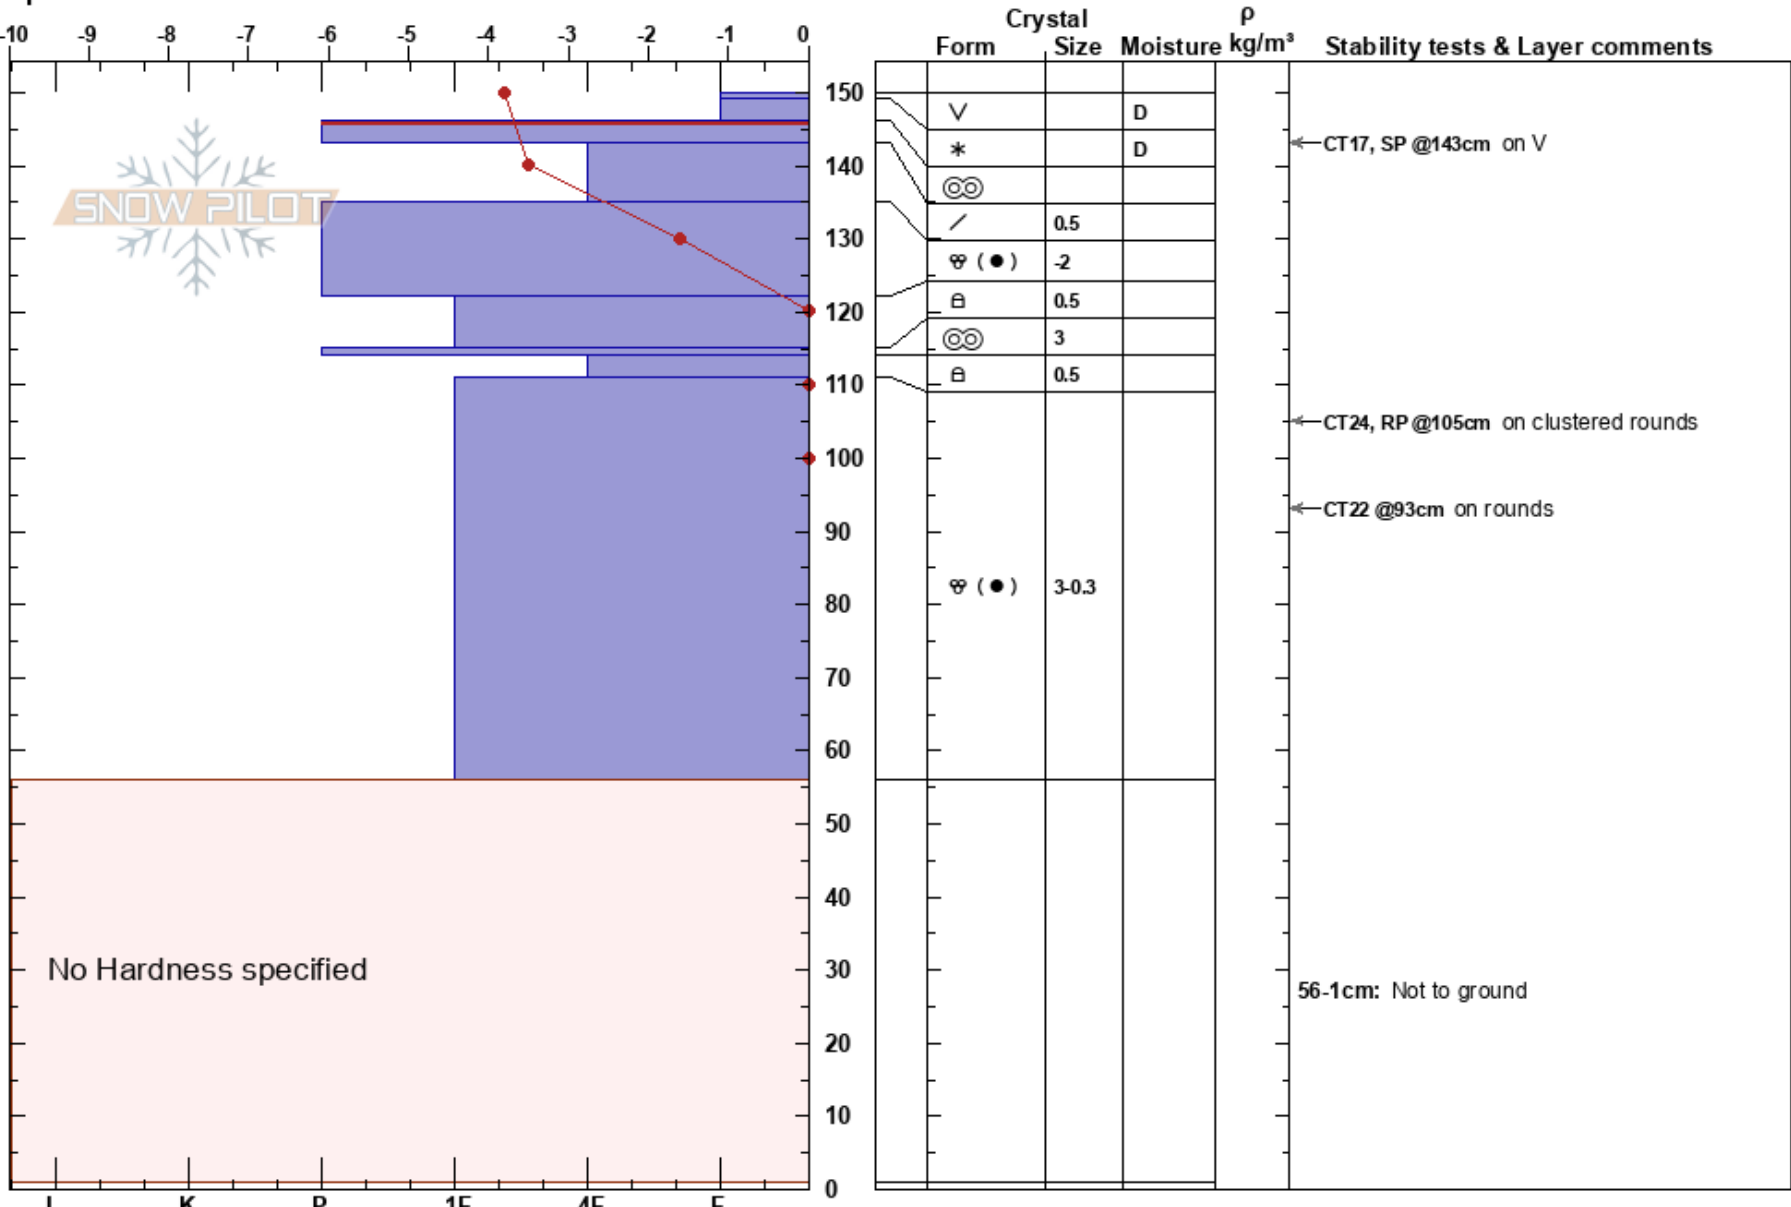

Patrol Study Plot
 Elk Mountains
 CO
Elevation: 3424 m
Aspect: 80°
Specifics:

Steve Schreiber
 03/27/2017 - 9:30am
Co-ord: 39.14874N, -106.81492W
Slope Angle: 26°
Wind Loading:

Stability: Very Good
Air Temperature: 3.1°C
Sky Cover: FEW
Precipitation: NO
Wind: NW Light Breeze

HS: 150
PF: 15
Layer Notes:
 146-143cm: Problematic layer
 56-1cm: Not to ground

Notes: Profile by Debbie Kelly, Steve Schreiber. Danger forecast LOW, wdspr V observed