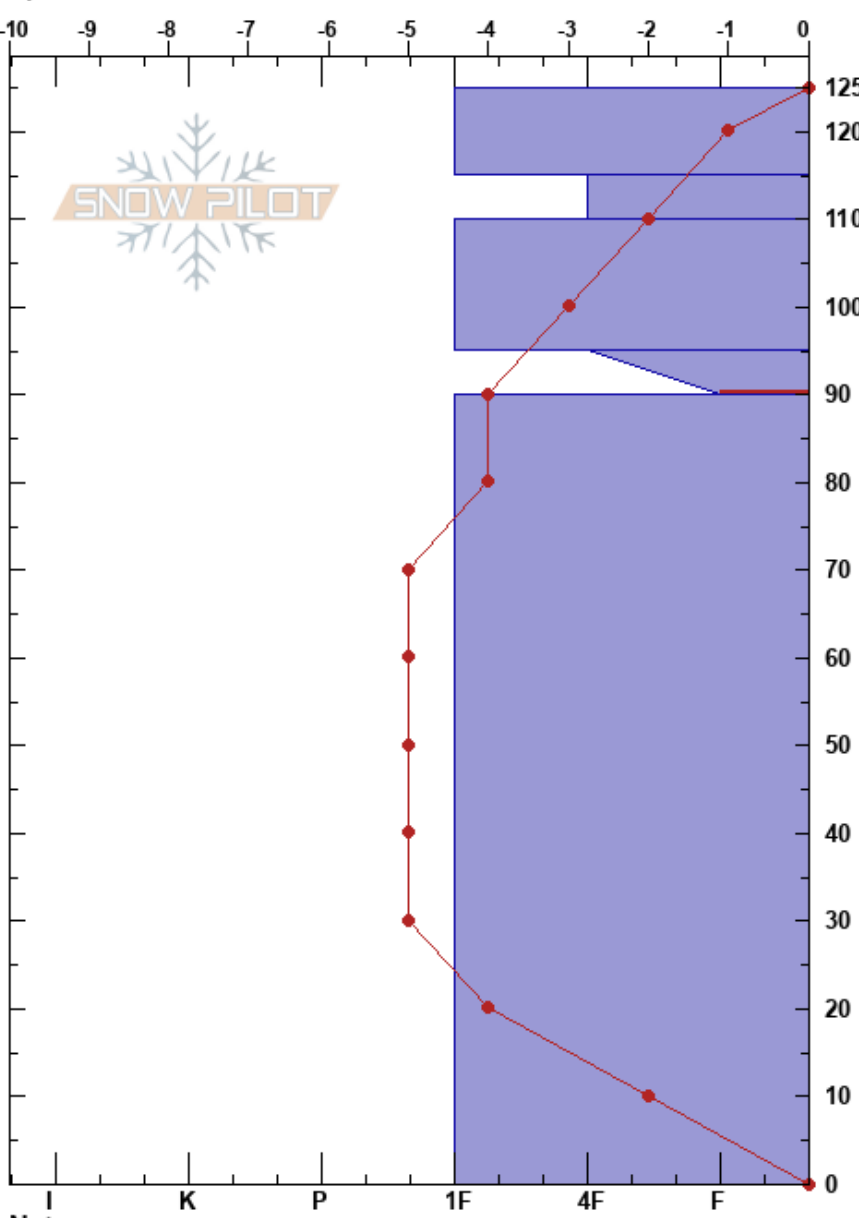

Moraine Opening Day
 Mt Bachelor Area
 OR
 Elevation: 7694 ft
 Aspect: NE

Jeffrey Sawyer
 12/07/2020 - 1:00pm
 Co-ord: 43.98628N, -121.67824W
 Slope Angle: 29°
 Wind Loading: previous

Stability: Good
 Air Temperature: 12°C
 Sky Cover: BKN
 Precipitation: NO
 Wind: W Calm
 HS: 125
 PF: 1
 PS: 5
 95-90cm: Problematic layer

Specifics: Pit dug in a Ski Area; Ski tracks on slope; We skied slope

Form	Crystal		Moisture	ρ kg/m ³	Stability tests & Layer comments
	Size				
/	1				
/	1-1				
☒	1.5-2				
/	1-1				
☉☉	1.5-2				← CT14, RP @90cm

Notes: Primary Grain ID