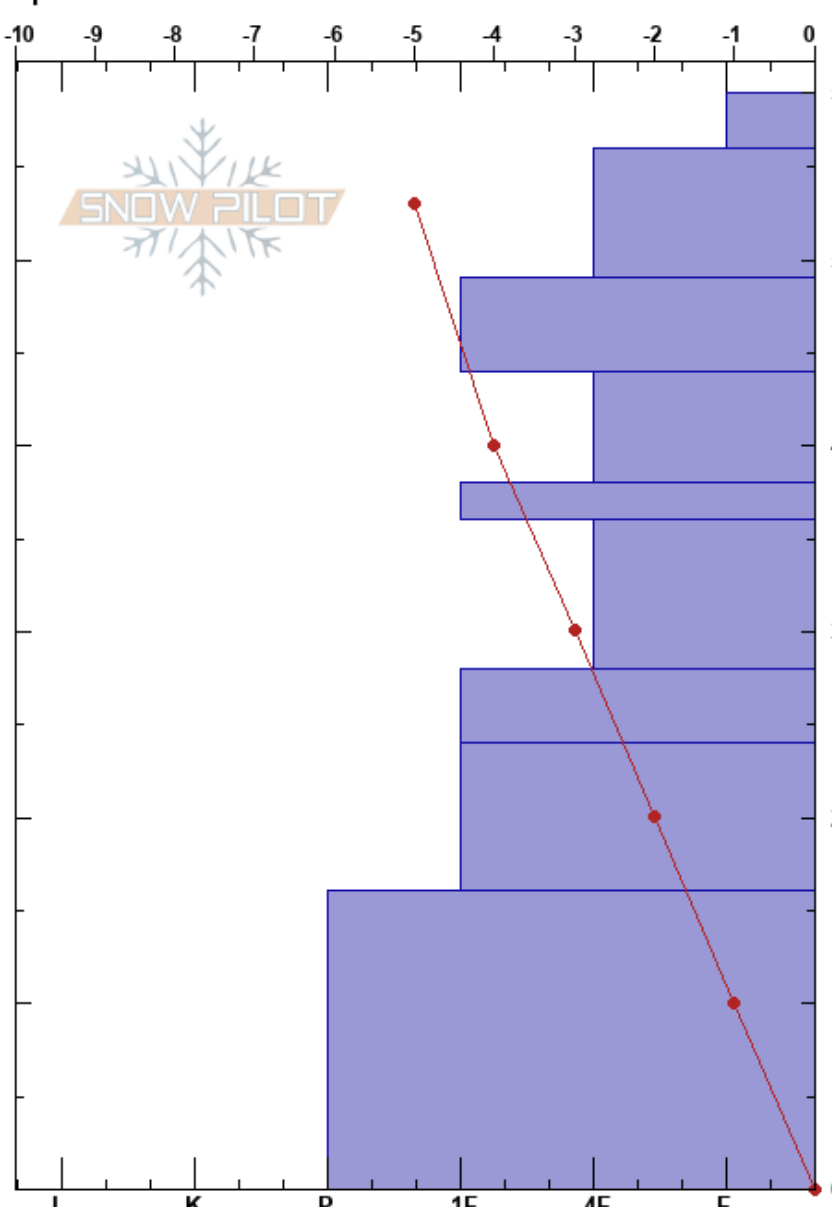

Pittmans
 Gros Ventre Range
 WY
 Elevation:
 Aspect:
 Specifics:

Mitch Dann
 12/09/2020 - 2:00pm
 Co-ord:
 Slope Angle:
 Wind Loading: previous

Stability:
 Air Temperature: 3°C
 Sky Cover: CLR
 Precipitation:
 Wind: Moderate

HS:59 Layer Notes:

Form	Crystal		ρ kg/m ³	Stability tests & Layer comments
	Size	Moisture		
∇				
■				
□				
■				
□				
■				

Notes: Crusts degrading

CTN