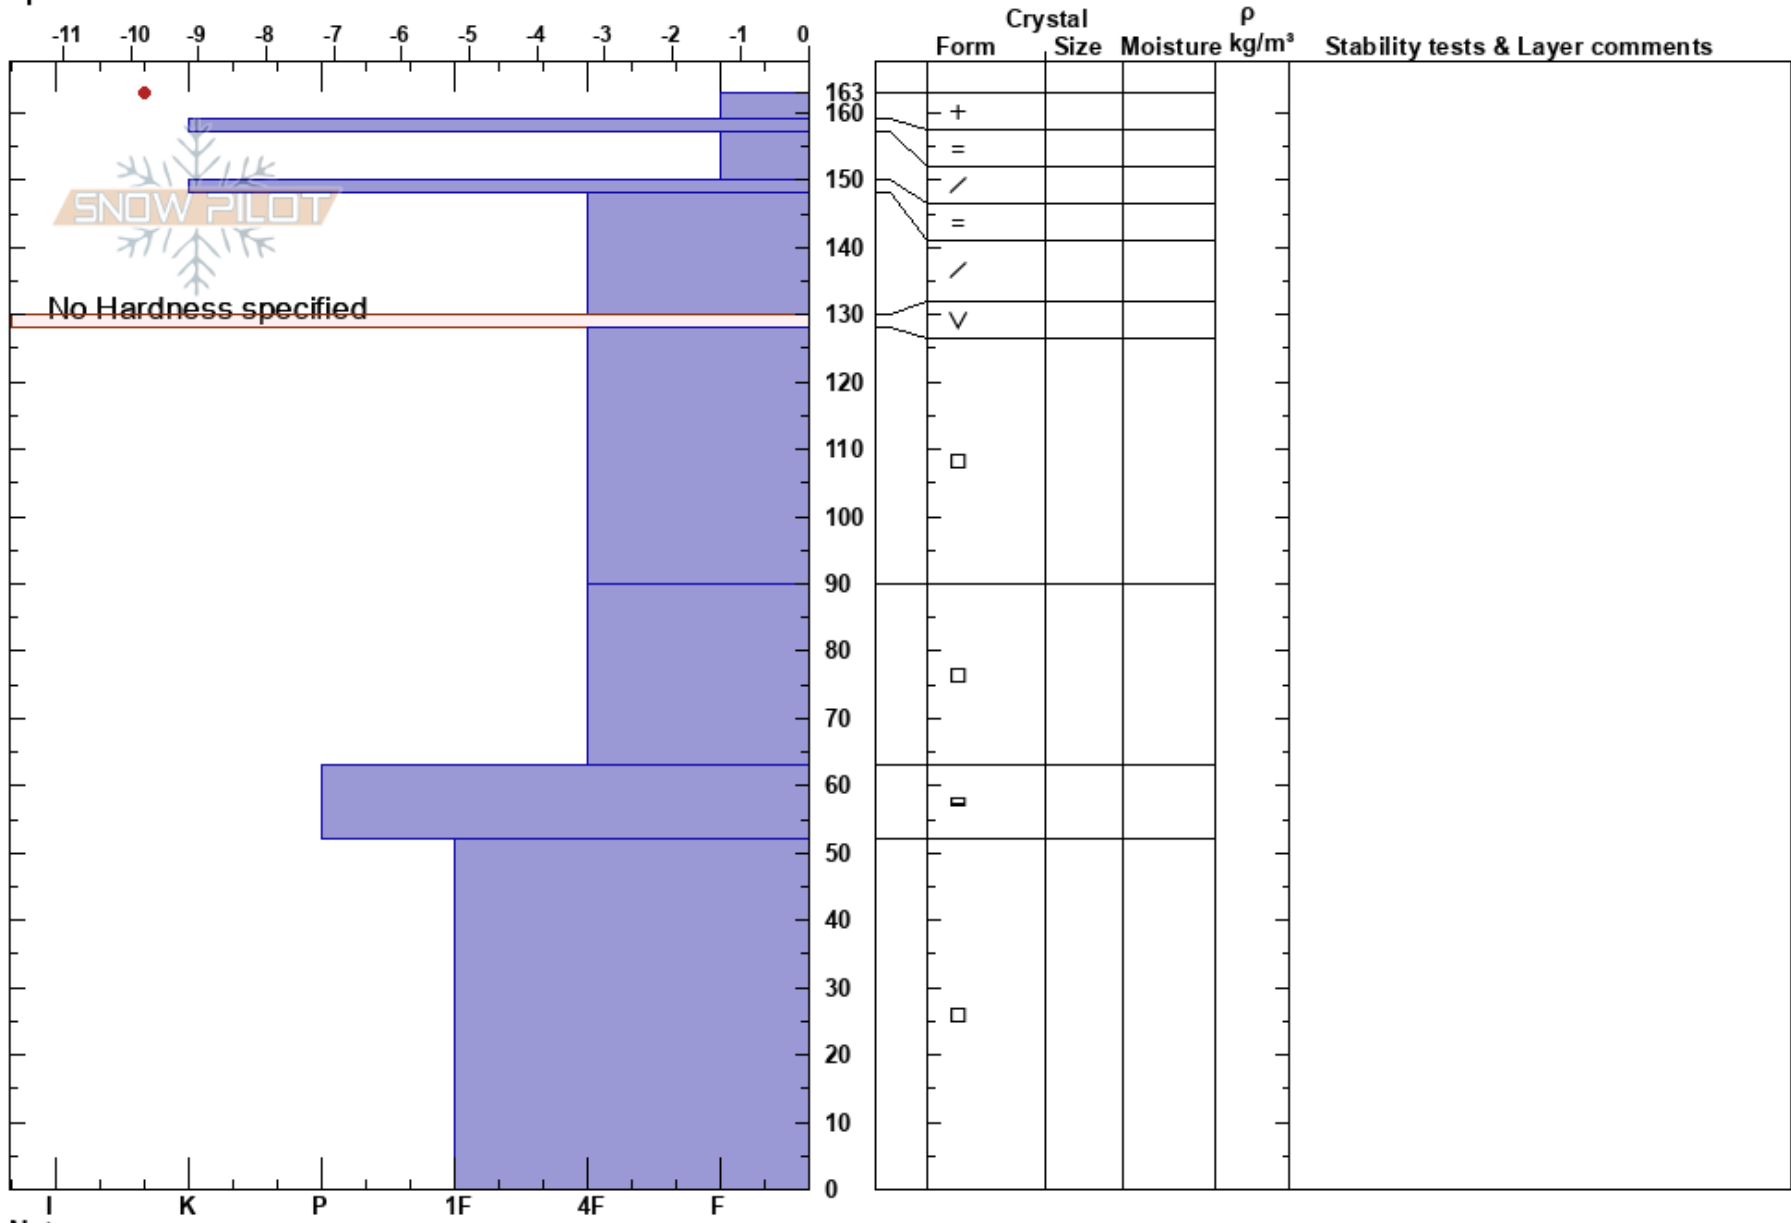

20201209 Gorge Hasty P Ed Nainby-Luxmoore

Columbia Mountains 09/12/2020 - 11:15

BC Co-ord: 51.01698N, -118.48830W

Elevation: 1769 m

Aspect: N

Specifics:

Slope Angle: 30°

Wind Loading:

Stability:

Air Temperature: -4.6°C

Sky Cover: FEW

Precipitation: NO

Wind: Calm

HS: 163

Layer Notes:

159-157cm: Problematic layer