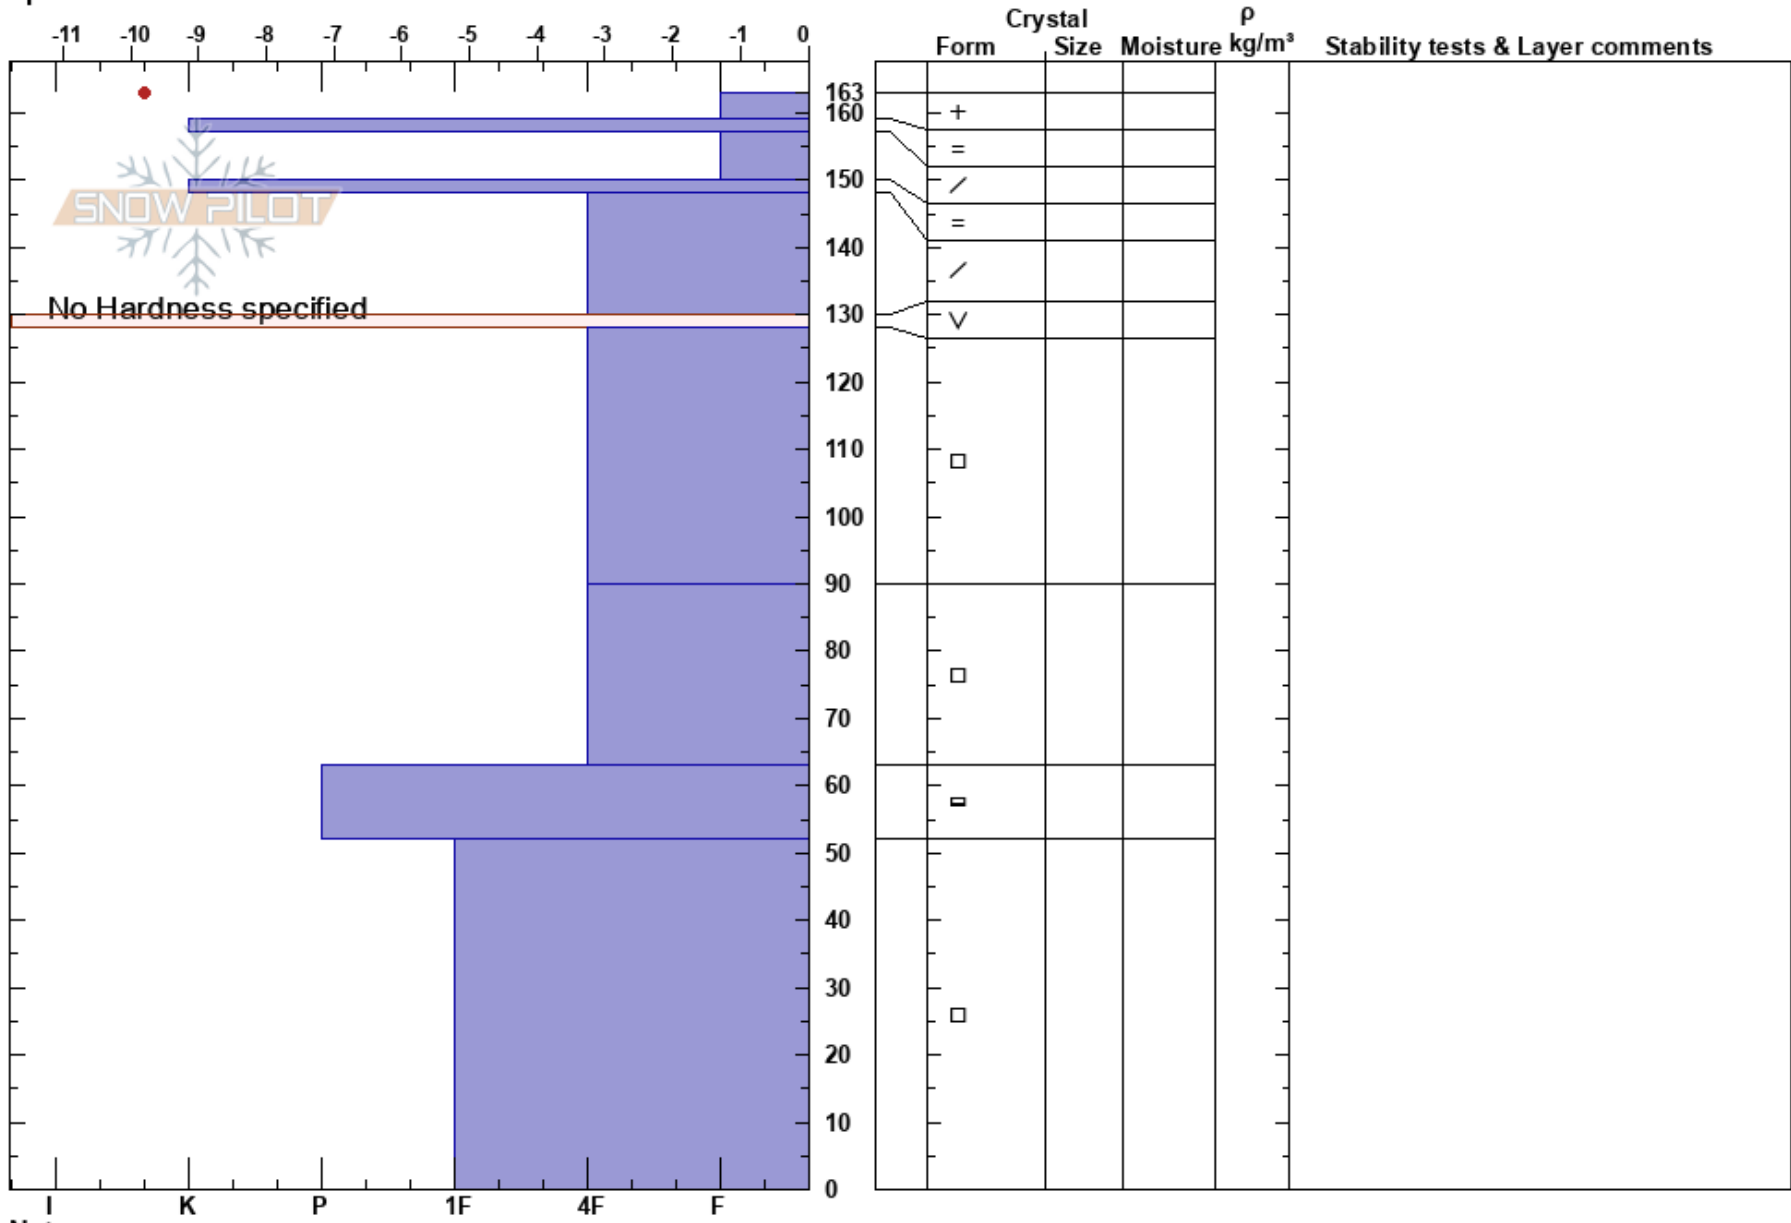

20201209 Gorge Hasty P Ed Nainby-Luxmoore

Columbia Mountains 09/12/2020 - 11:15

BC Co-ord: 51.01698N, -118.48830W

Elevation: 1769 m Slope Angle: 30°

Aspect: N Wind Loading:

Specifics:

Stability: HS: 163

Air Temperature: -4.6°C

Sky Cover: FEW

Precipitation: NO

Wind: Calm

Layer Notes:

159-157cm: Problematic layer

Notes: