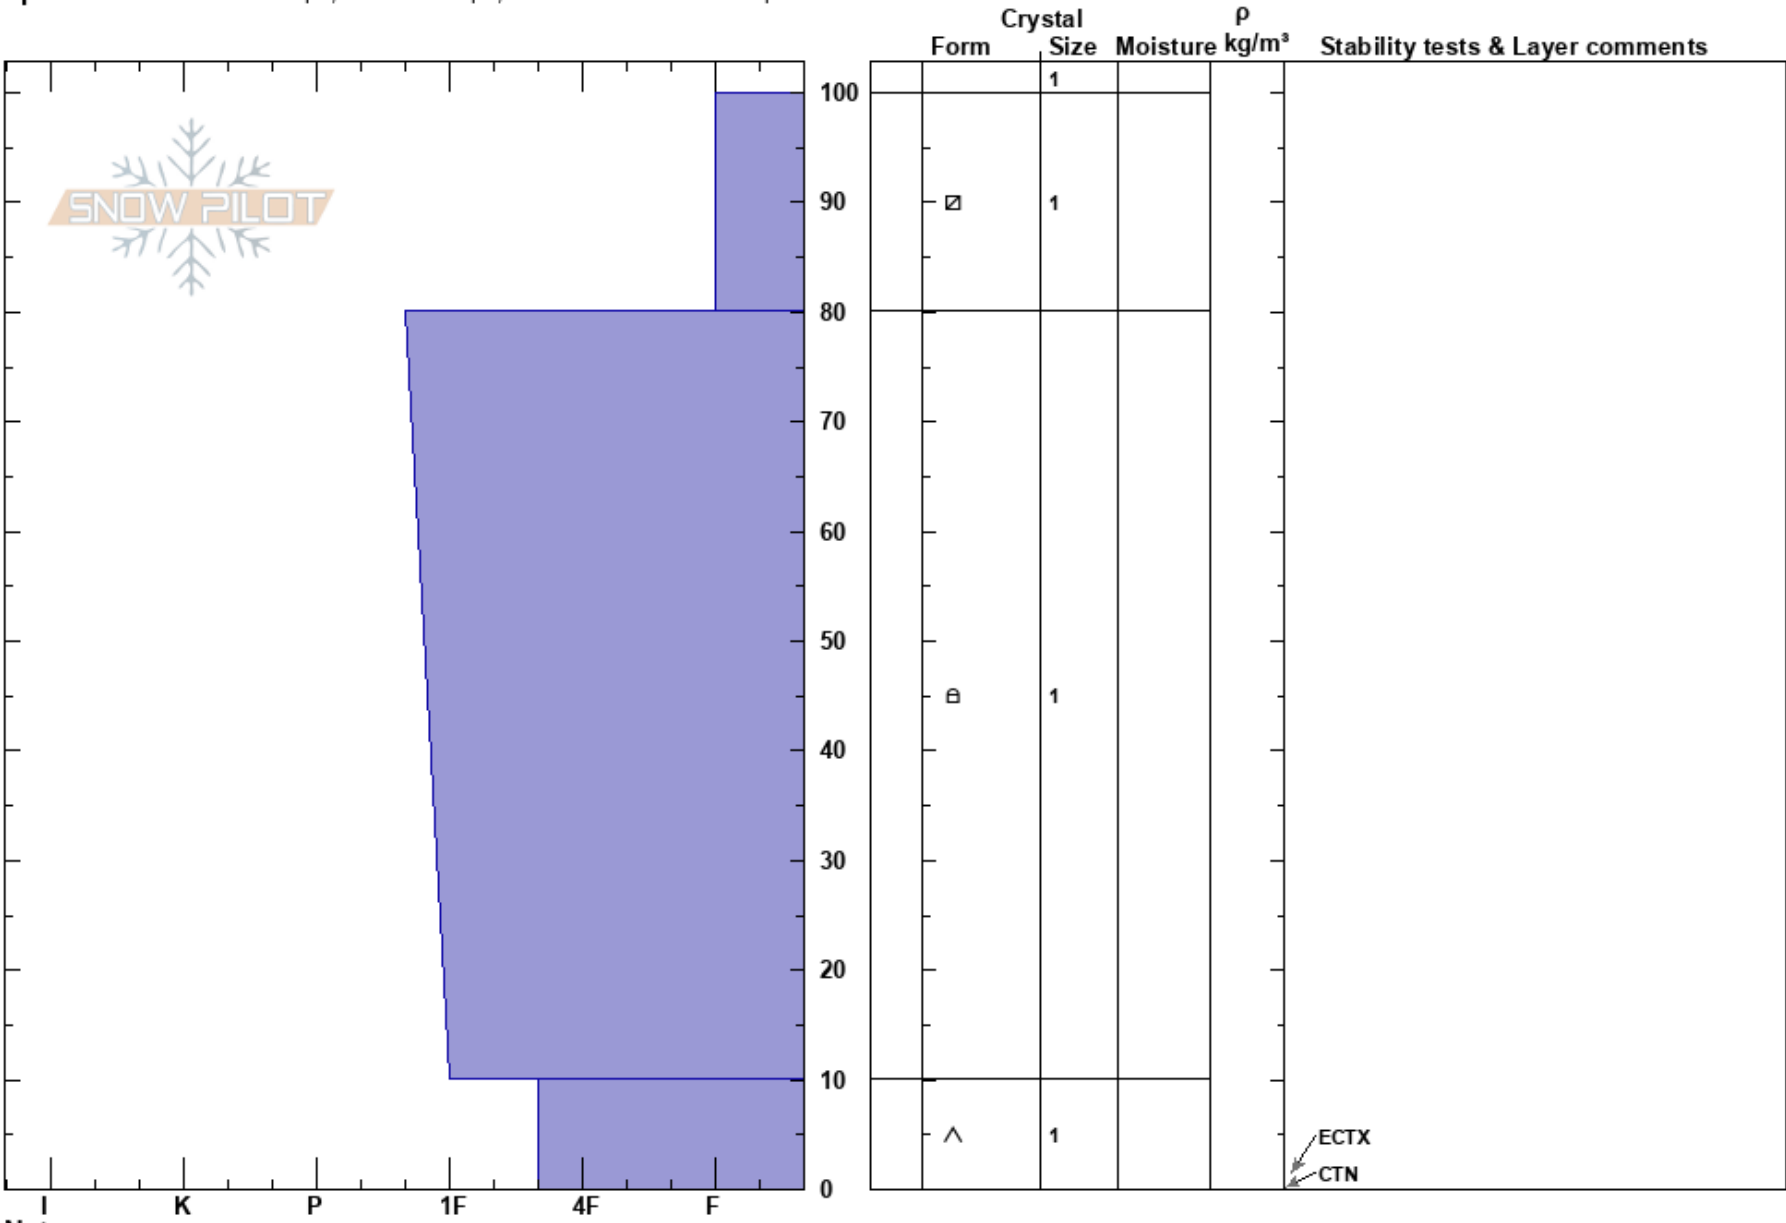

Treasure
 Silverton
 CO
Elevation: 12038 ft
Aspect: N
Specifics: Ski tracks on slope; We skied slope; Snowmobile tracks on slope

Rebecca Hodgetts
 12/09/2020 - 12:00pm
Co-ord: 37.90687N, -107.57855W
Slope Angle: 20°
Wind Loading: previous

Stability:
Air Temperature: 2°C
Sky Cover: CLR
Precipitation: NO
Wind: Calm

HS: 100
PF: 20 100-80cm: Problematic layer
PS: 10

Notes:

ECTX
 CTN