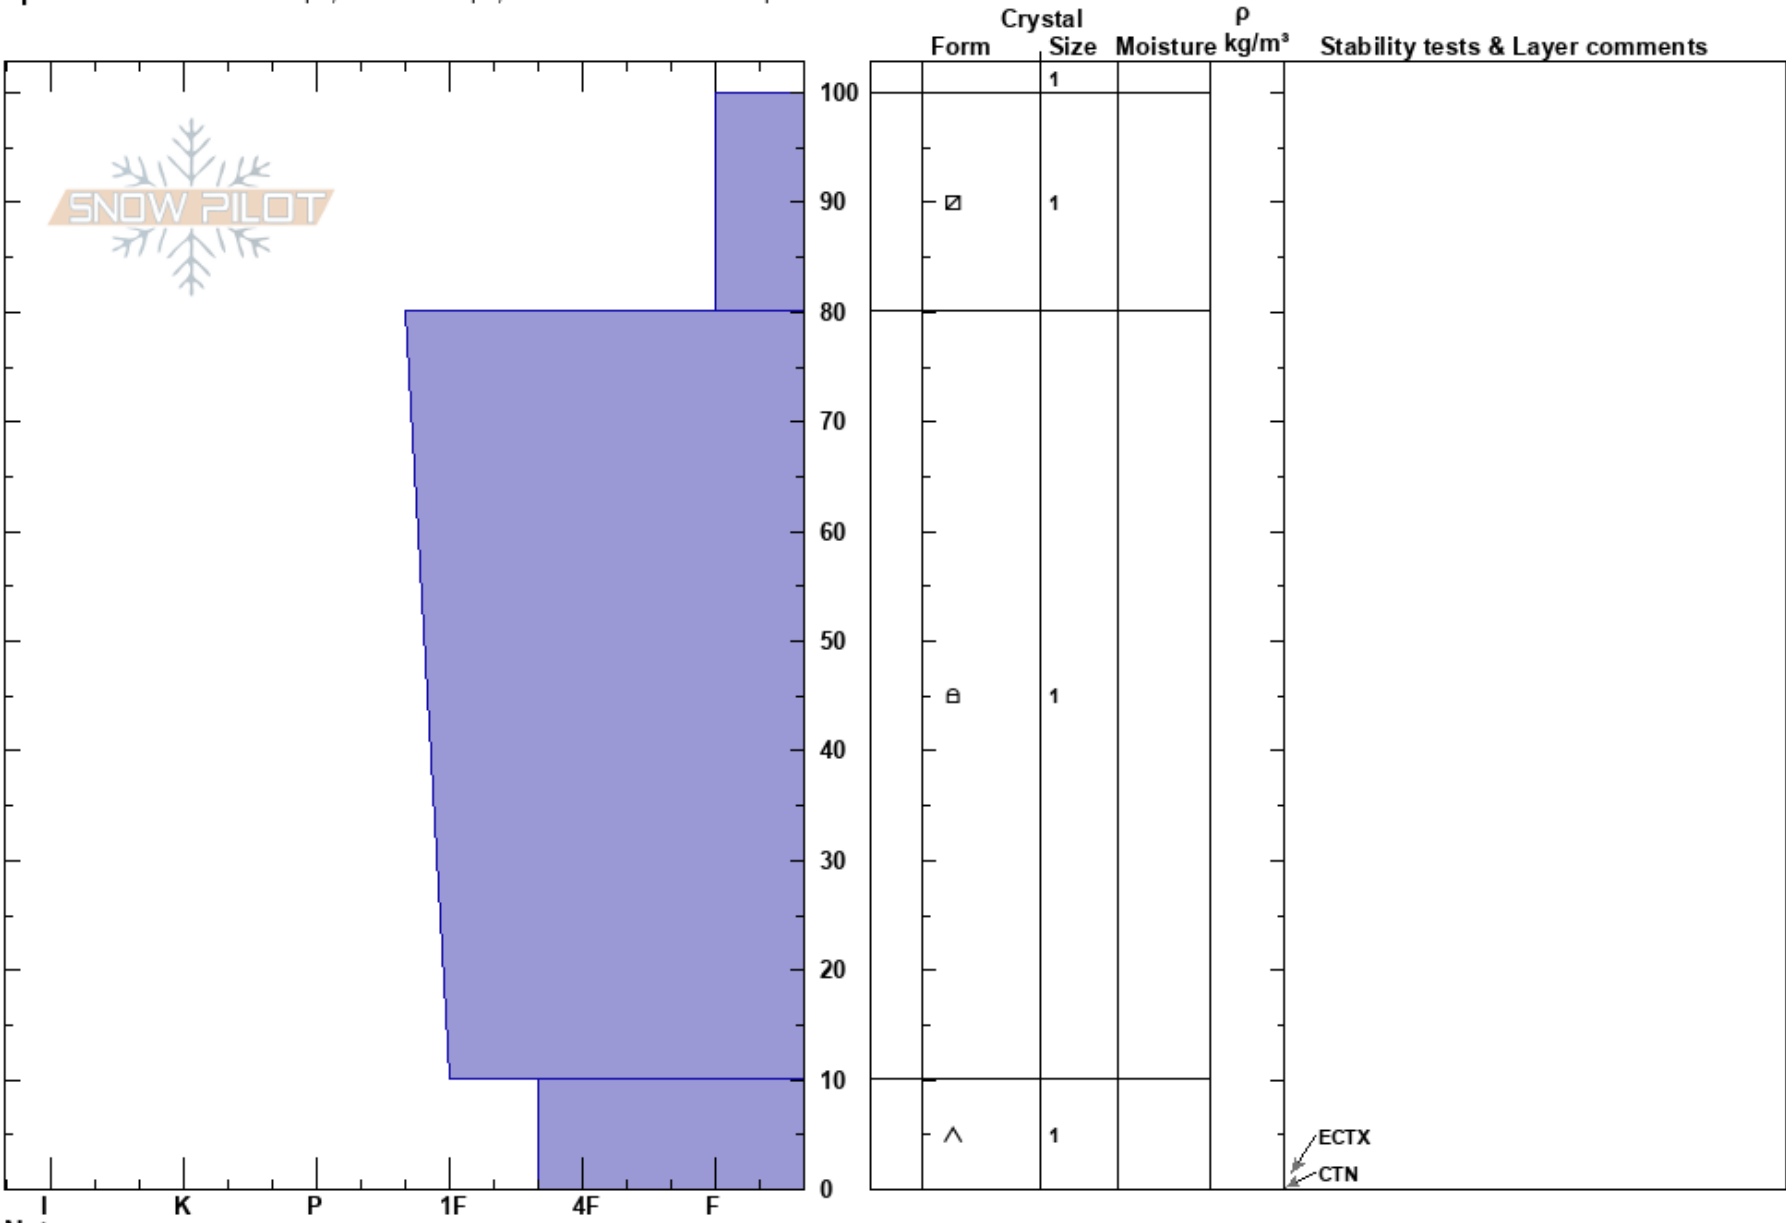

Treasure  
 Silverton  
 CO  
**Elevation:** 12038 ft  
**Aspect:** N  
**Specifics:** Ski tracks on slope; We skied slope; Snowmobile tracks on slope

Rebecca Hodgetts  
 12/09/2020 - 12:00pm  
**Co-ord:** 37.90687N, -107.57855W  
**Slope Angle:** 20°  
**Wind Loading:** previous

**Stability:**  
**Air Temperature:** 2°C  
**Sky Cover:** CLR  
**Precipitation:** NO  
**Wind:** Calm

**HS:** 100  
**PF:** 20 100-80cm: Problematic layer  
**PS:** 10

Notes:

ECTX  
 CTN