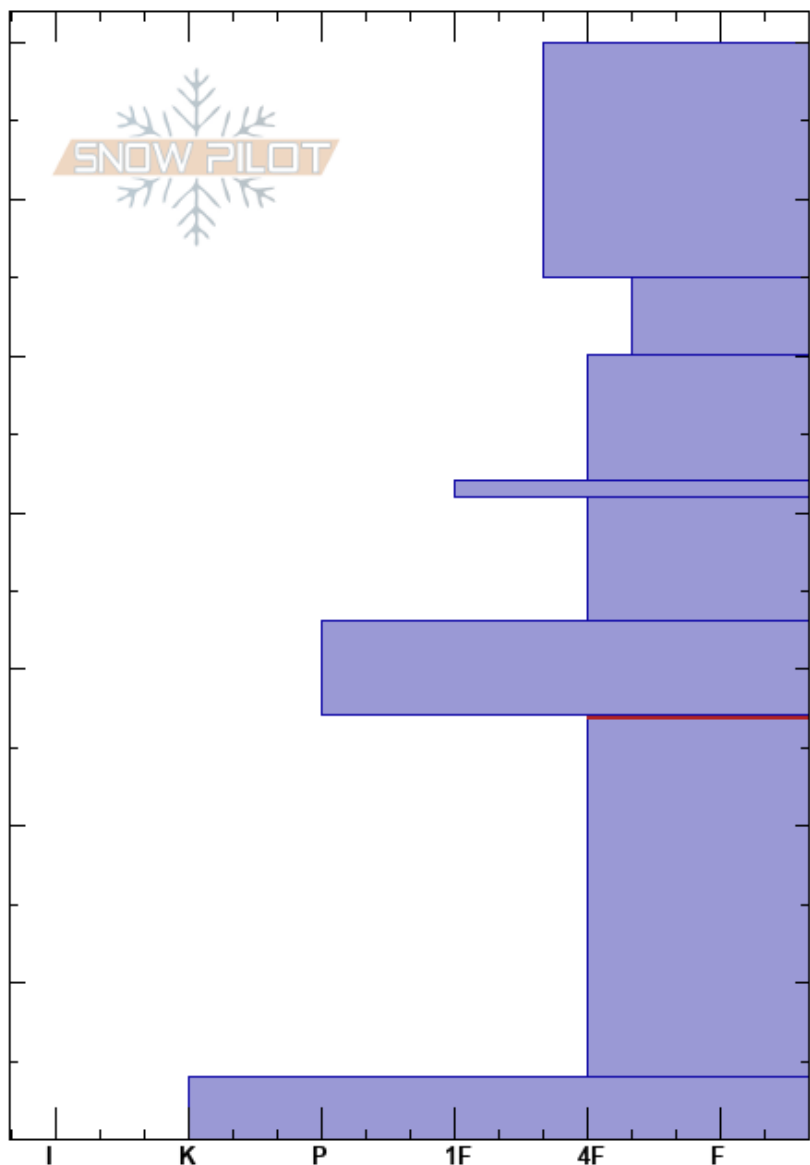

Saddle Peak
 Bridger Range
 MT
Elevation: 8900 ft
Aspect: NE
Specifics: We skied slope

Zach Keskinen
 12/09/2020 - 11:00am
Co-ord: 45.79338N, -110.93477W
Slope Angle: 27°
Wind Loading:

Stability:
Air Temperature:
Sky Cover: SCT
Precipitation: NO
Wind: Calm

HS: 70
Layer Notes:
 27-4cm: Problematic layer

Crystal Form	Crystal Size	Moisture	ρ kg/m ³	Stability tests & Layer comments
/		D		
□	1	D		
□	1-2	D		
/		D		
⊖	1-2	D		
■		D		
□ (^)	2-3	D		← ECTN24 @25cm ← ECTN23 @25cm collapse
■		D		