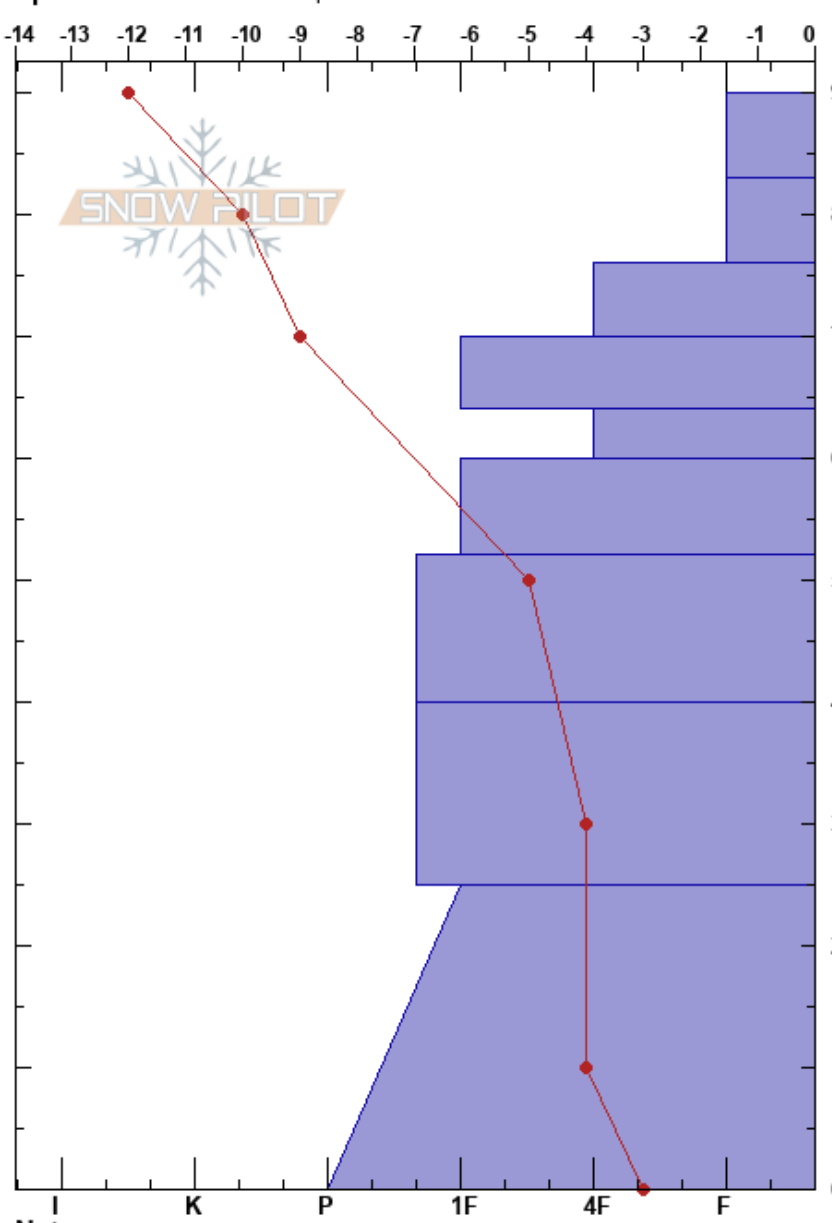

North Boundary Bowl
 Teton Range
 WY
 Elevation: 8594 ft
 Aspect: 50°
 Specifics: Ski tracks on slope

Jackson Knoll
 12/08/2020 - 10:32am
 Co-ord: 43.80002N, -110.94405W
 Slope Angle: 28°
 Wind Loading:

Stability: **HS:90**
 Air Temperature: -4°C PF: 30
 Sky Cover: CLR
 Precipitation: NO
 Wind: Calm

Layer Notes:

Form	Crystal		ρ kg/m ³	Stability tests & Layer comments
	Size	Moisture		
/ (Ø)	1			
☐	1-2			
☐	1-2			
☐	1-2			
☐	1			
☐	1			
☐	1			
☐	1			
☐ (♥)	1-2			