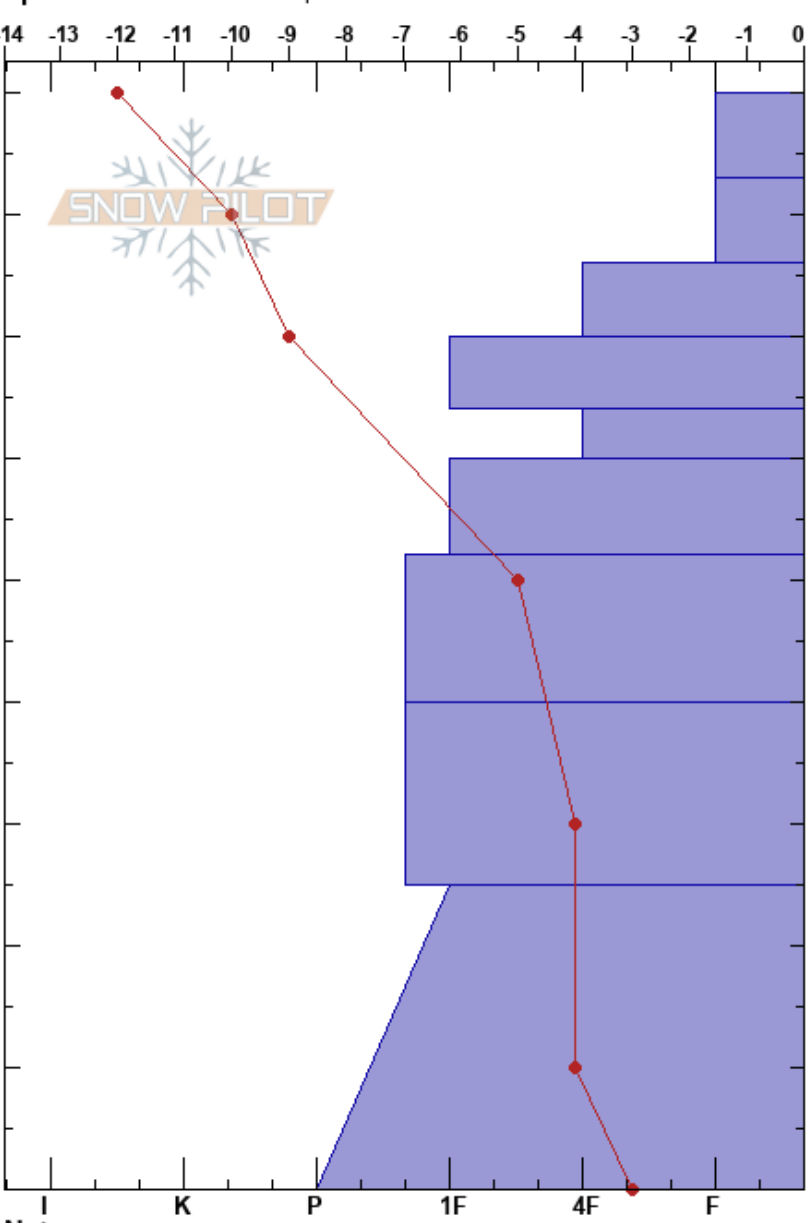

North Boundary Bowl
Teton Range
WY
Elevation: 8594 ft
Aspect: 50°
Specifics: Ski tracks on slope

Jackson Knoll
12/08/2020 - 10:32am
Co-ord: 43.80002N, -110.94405W
Slope Angle: 28°
Wind Loading:

Stability: **HS:90**
Air Temperature: -4°C PF: 30
Sky Cover: CLR
Precipitation: NO
Wind: Calm

Layer Notes:

Form	Crystal		Moisture	ρ kg/m ³	Stability tests & Layer comments
	Size				
/ (Ø)	1				
☐	1-2				
☐	1-2				
☐	1-2				
☐	1				
☐	1				
☐	1				
☐	1				
☐ (♥)	1-2				

Notes:

ECTX