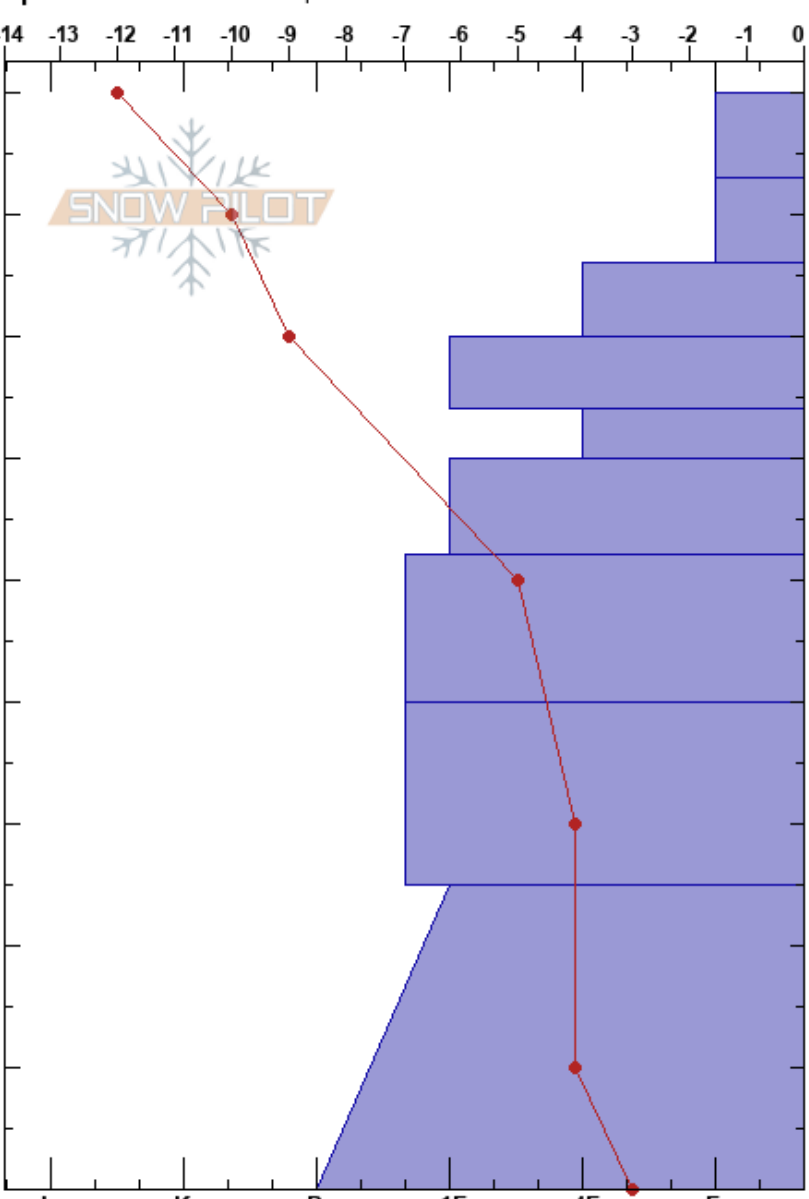

North Boundary Bowl
Teton Range
WY
Elevation: 8594 ft
Aspect: 50°

Jackson Knoll
12/08/2020 - 10:32am
Co-ord: 43.80002N, -110.94405W
Slope Angle: 28°
Wind Loading:

Stability: **HS:90**
Air Temperature: -4°C
Sky Cover: CLR
Precipitation: NO
Wind: Calm

Layer Notes:

Specifics: Ski tracks on slope

Form	Crystal		Moisture	ρ kg/m ³	Stability tests & Layer comments
	Size				
/ (Ø)	1				
☐	1-2				
☐	1-2				
☐	1-2				
☐	1				
☐	1				
☐	1				
☐	1				
☐ (♥)	1-2				