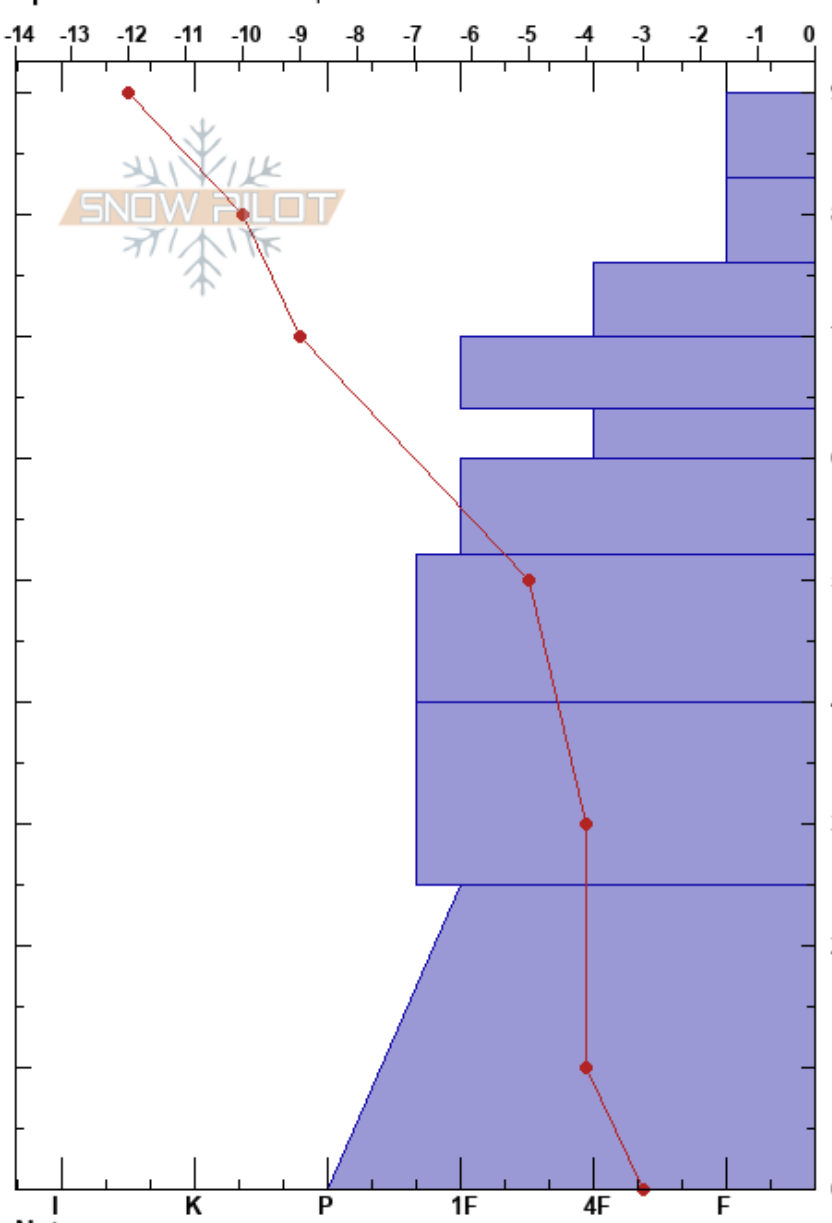

North Boundary Bowl
Teton Range
WY
Elevation: 8594 ft
Aspect: 50°
Specifics: Ski tracks on slope

Jackson Knoll
12/08/2020 - 10:32am
Co-ord: 43.80002N, -110.94405W
Slope Angle: 28°
Wind Loading:

Stability: **HS:90**
Air Temperature: -4°C PF: 30
Sky Cover: CLR
Precipitation: NO
Wind: Calm

Layer Notes:

Form	Crystal		ρ kg/m ³	Stability tests & Layer comments
	Size	Moisture		
/ (Ø)	1			
☐	1-2			
☐	1-2			
☐	1-2			
☐	1			
☐	1			
☐	1			
☐	1			
☐ (♥)	1-2			

Notes:

ECTX