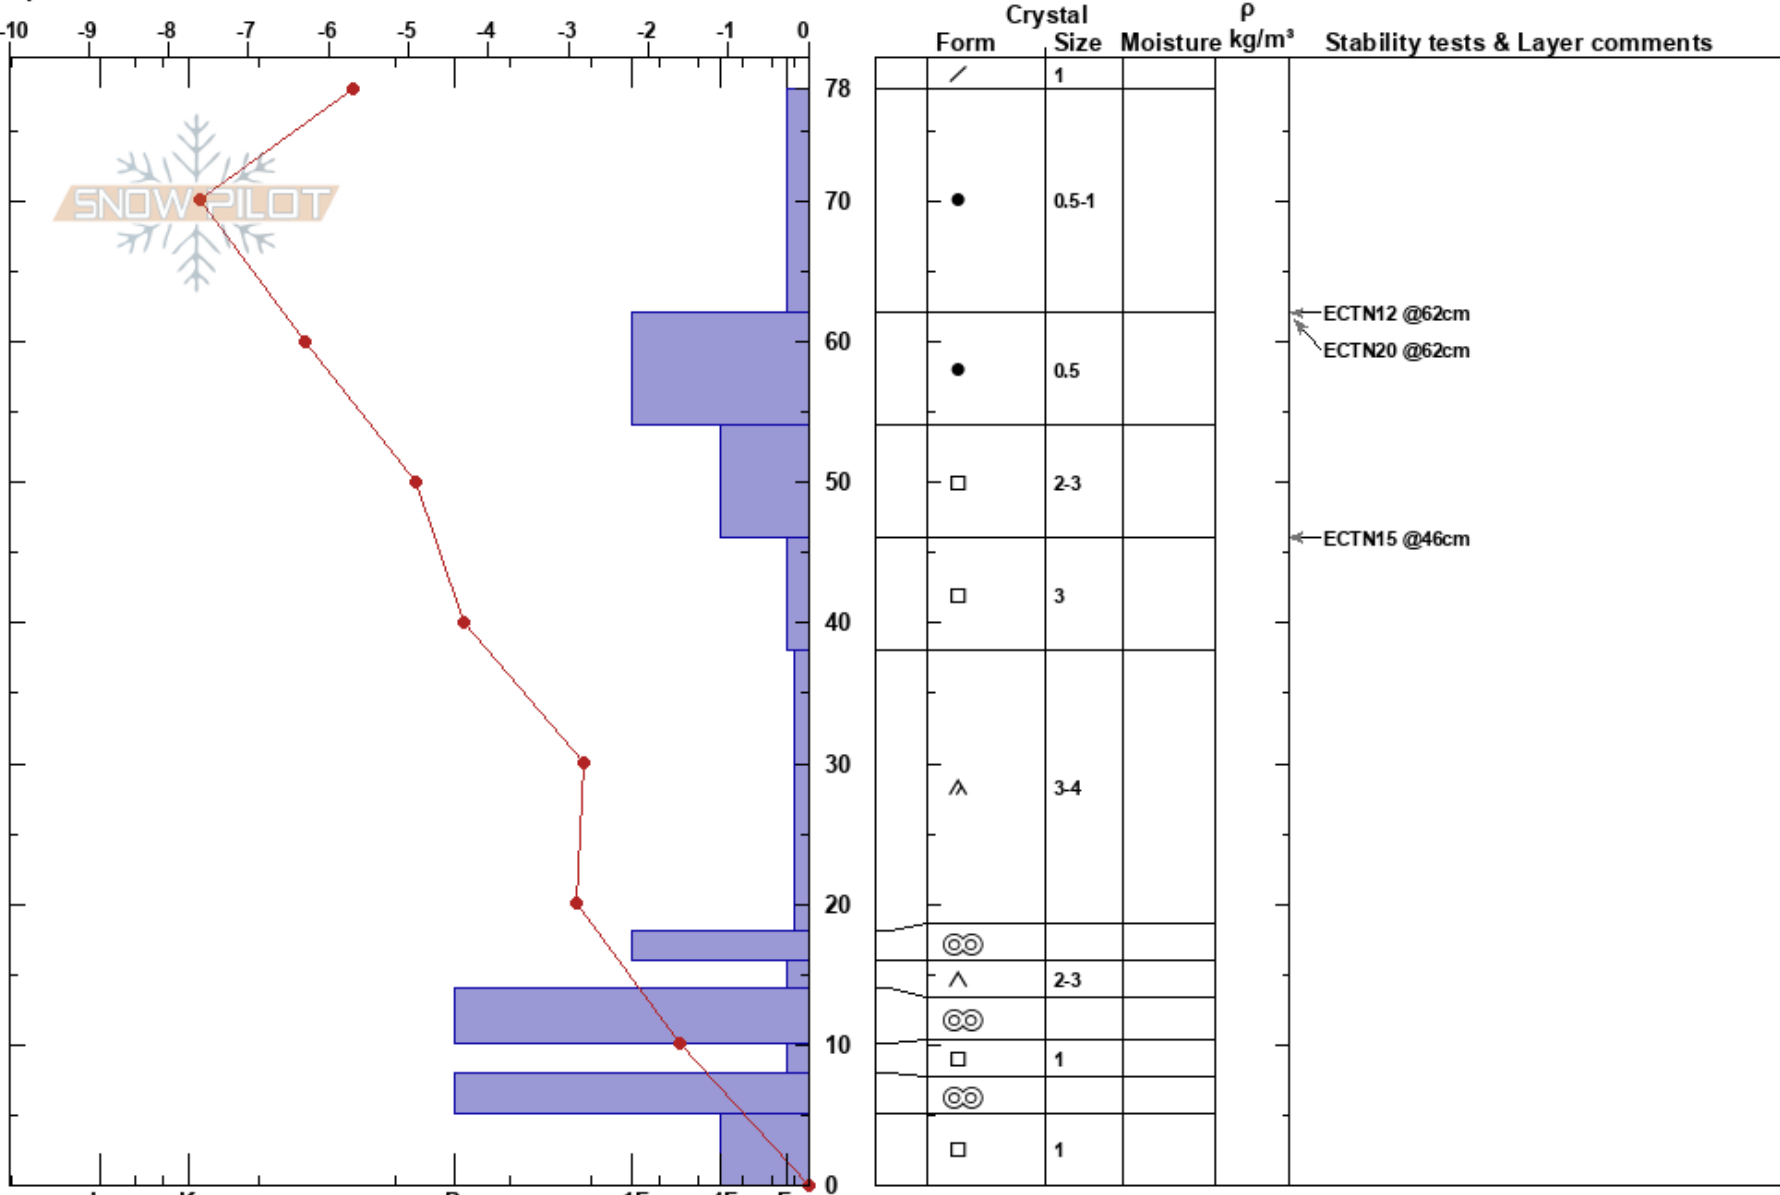

YC Never Never Land  
 Madison Range-N  
 MT  
 Elevation: 9263 ft  
 Aspect: 308°  
 Specifics: Pit dug in a Ski Area; Pit is representative of backcountry

Griffin Dittmar  
 12/09/2020 - 10:20am  
 Co-ord: 45.20600N, -111.43200W  
 Slope Angle: 24°  
 Wind Loading: yes

Stability: **HS: 78**  
**Air Temperature: 0.8°C**  
**Sky Cover: SCT**  
**Precipitation: NO**  
**Wind: SW Moderate**

Layer Notes:

PF: 39  
 PS: 30

Notes: Pit dug by Zach Scheunemann and Griffin Dittmar in a closed area within ski area boundary.