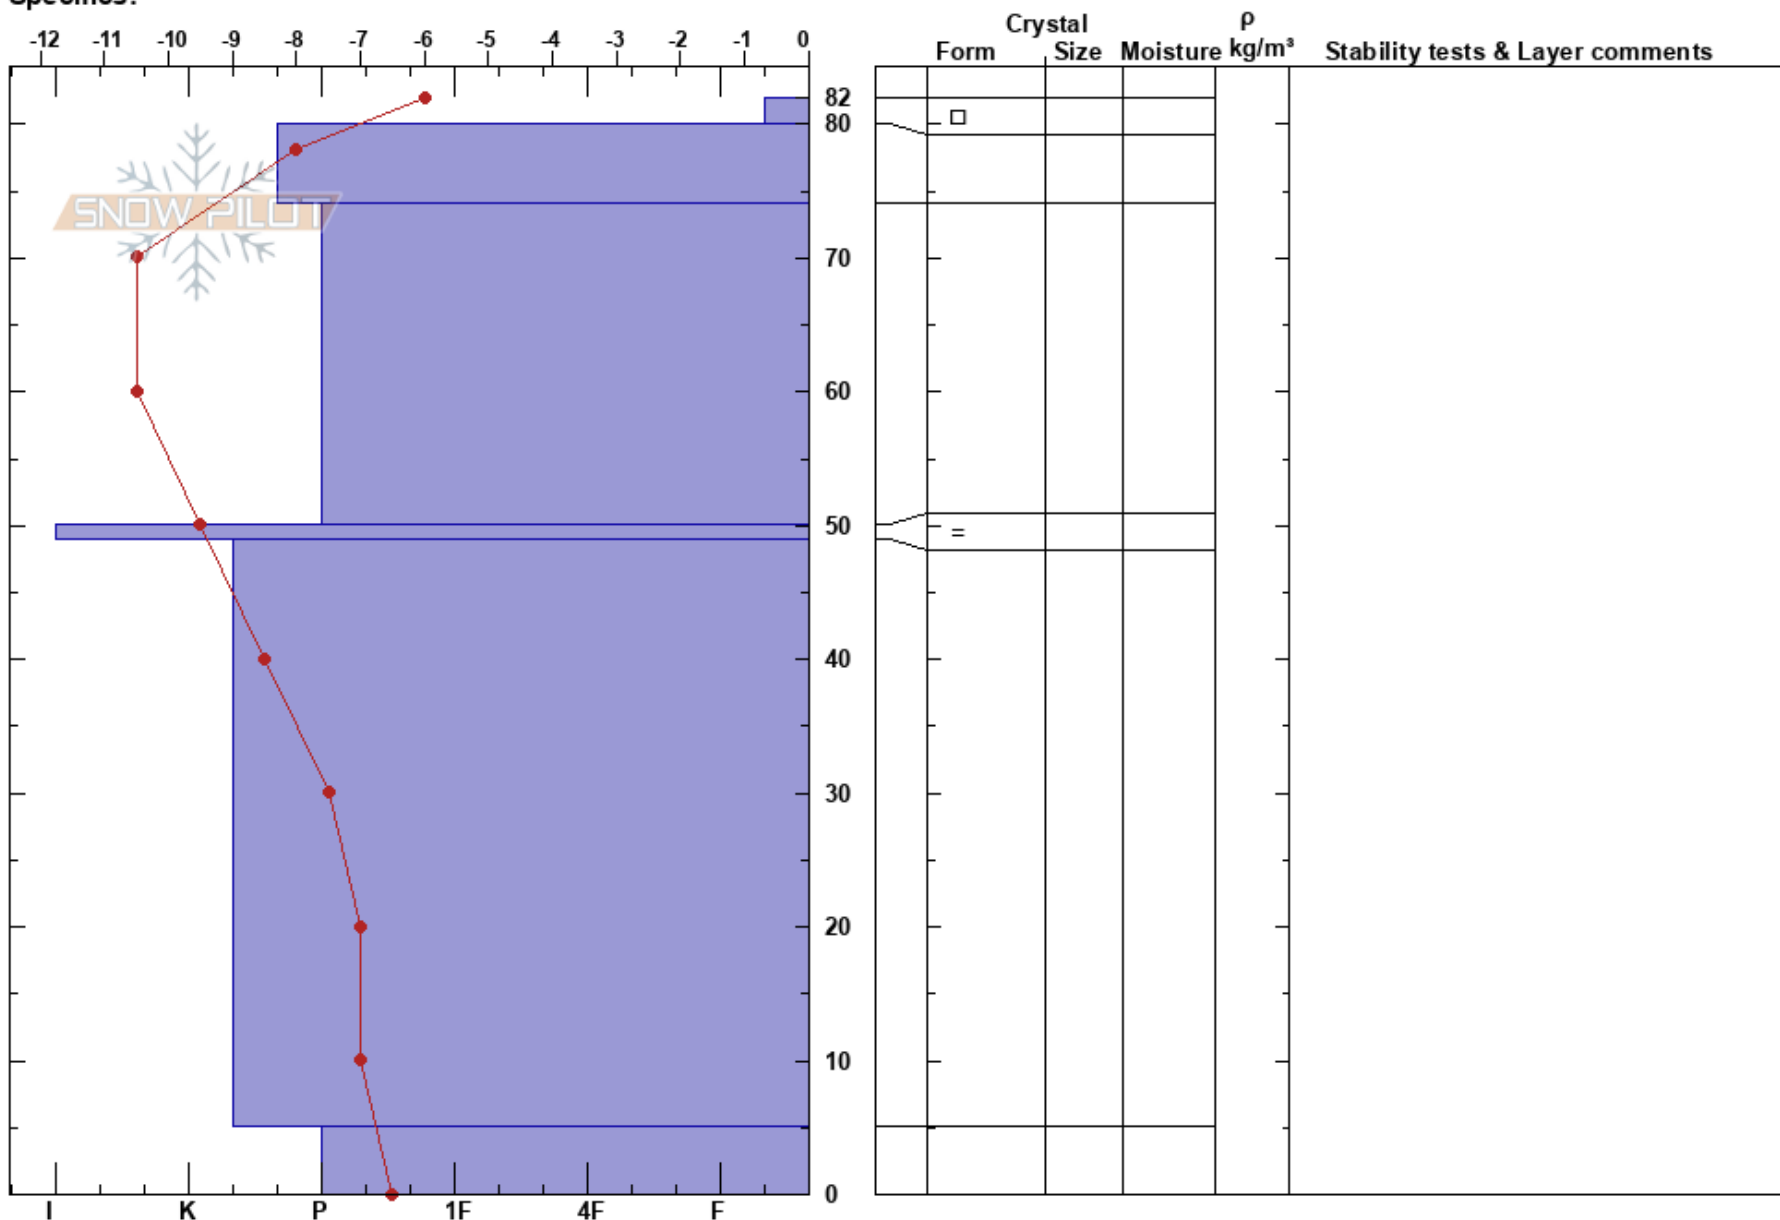

Lower Kidney Apron  
 Eastern Sierra Nevada  
 CA

josh feinberg  
 12/08/2020 - 1:00pm  
 Co-ord: 37.89922N, -119.20067E  
 Slope Angle: 31°  
 Wind Loading: previous

Stability:  
 Air Temperature: 5°C  
 Sky Cover: CLR  
 Precipitation: NO  
 Wind: Calm

HS: 82  
 PF: 10  
 PS: 1  
 82-80cm: Problematic layer

Elevation: 10471 ft  
 Aspect: 70°  
 Specifics:

Notes: Pit dug in wind drifted rib on otherwise bare overall Southeasterly facing talus slope