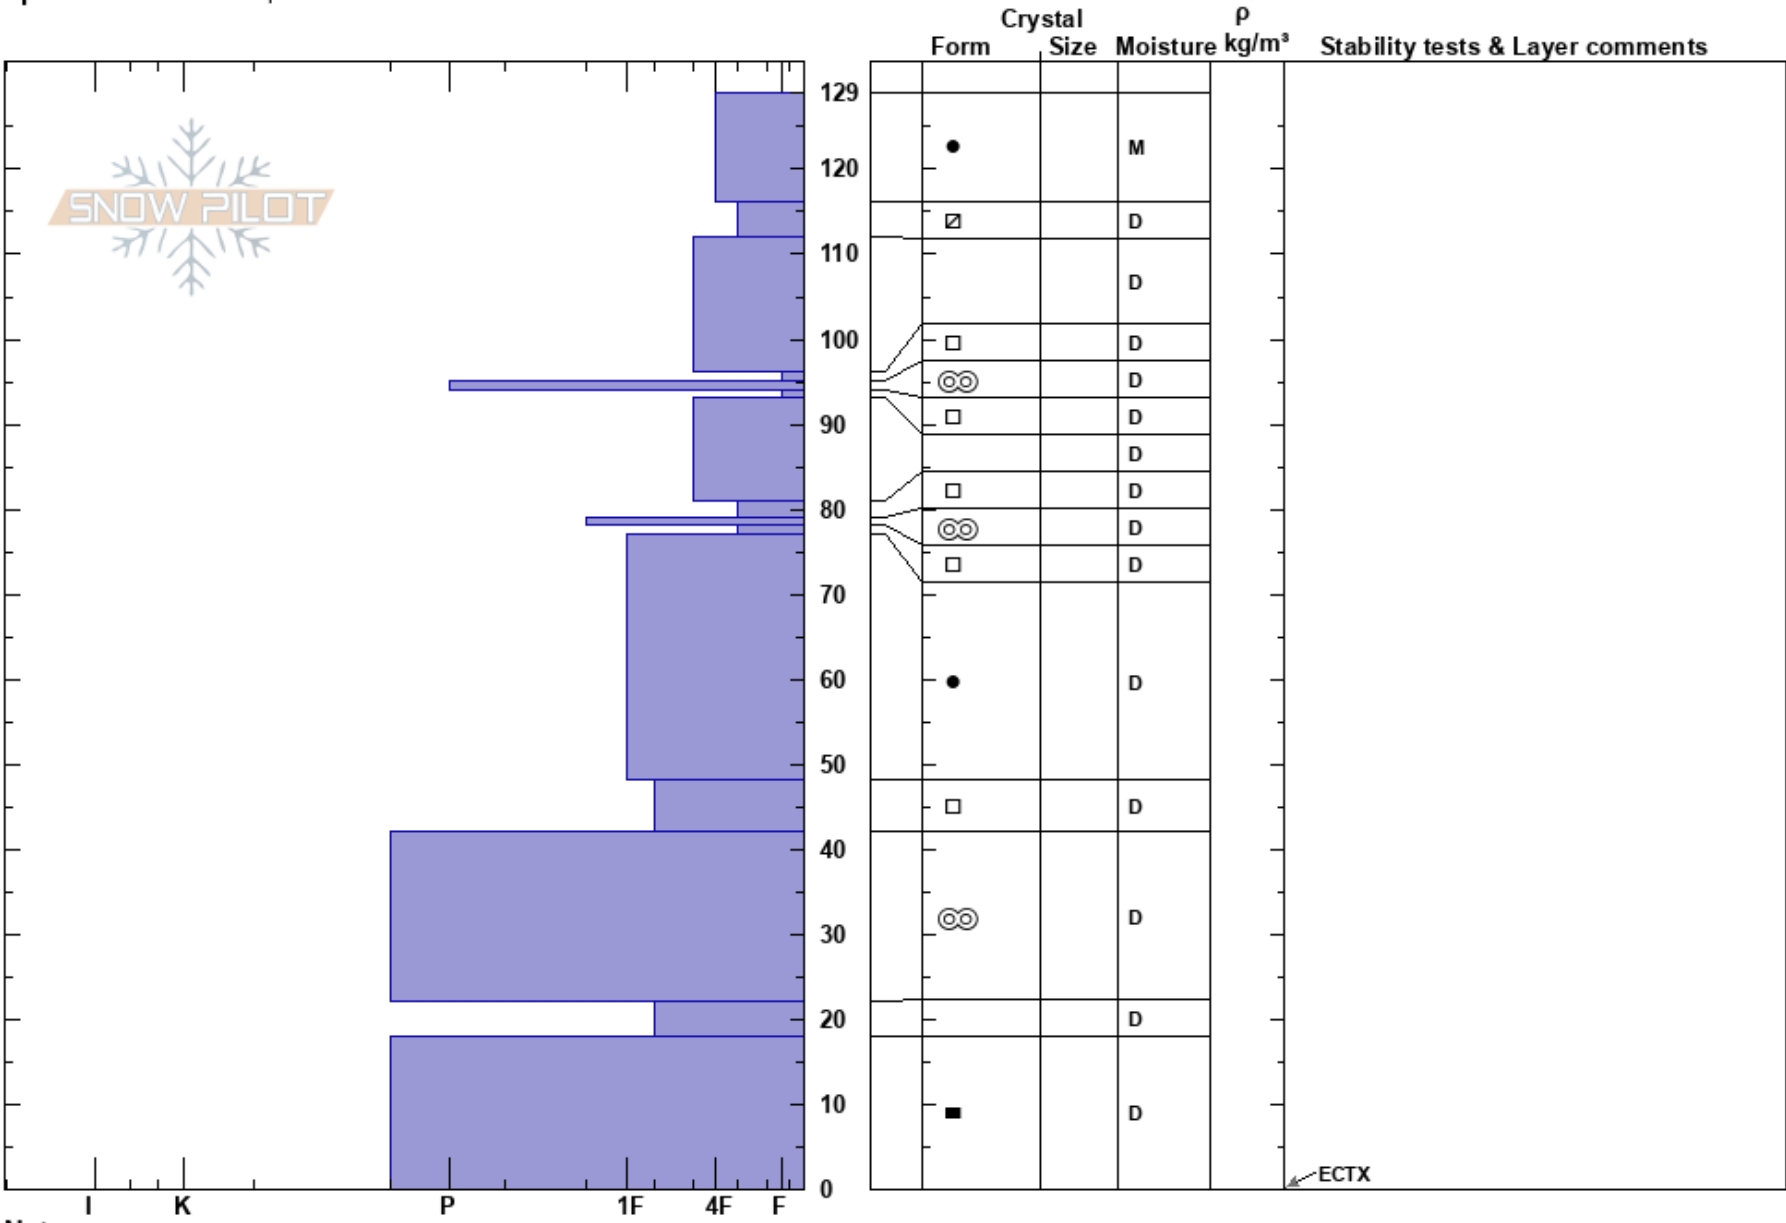

Link Lake
 Whitefish
 MT
 Elevation: 6590 ft
 Aspect: N
 Specifics: We skied slope

Clancy Nelson
 12/08/2020 - 1:30pm
 Co-ord: 48.76270N, -114.57840E
 Slope Angle: 22°
 Wind Loading: no

Stability:
 Air Temperature:
 Sky Cover: BKN
 Precipitation: NO
 Wind: SW Light Breeze

HS: 129
 PF: 25
 PS: 10
 Layer Notes:

Notes: