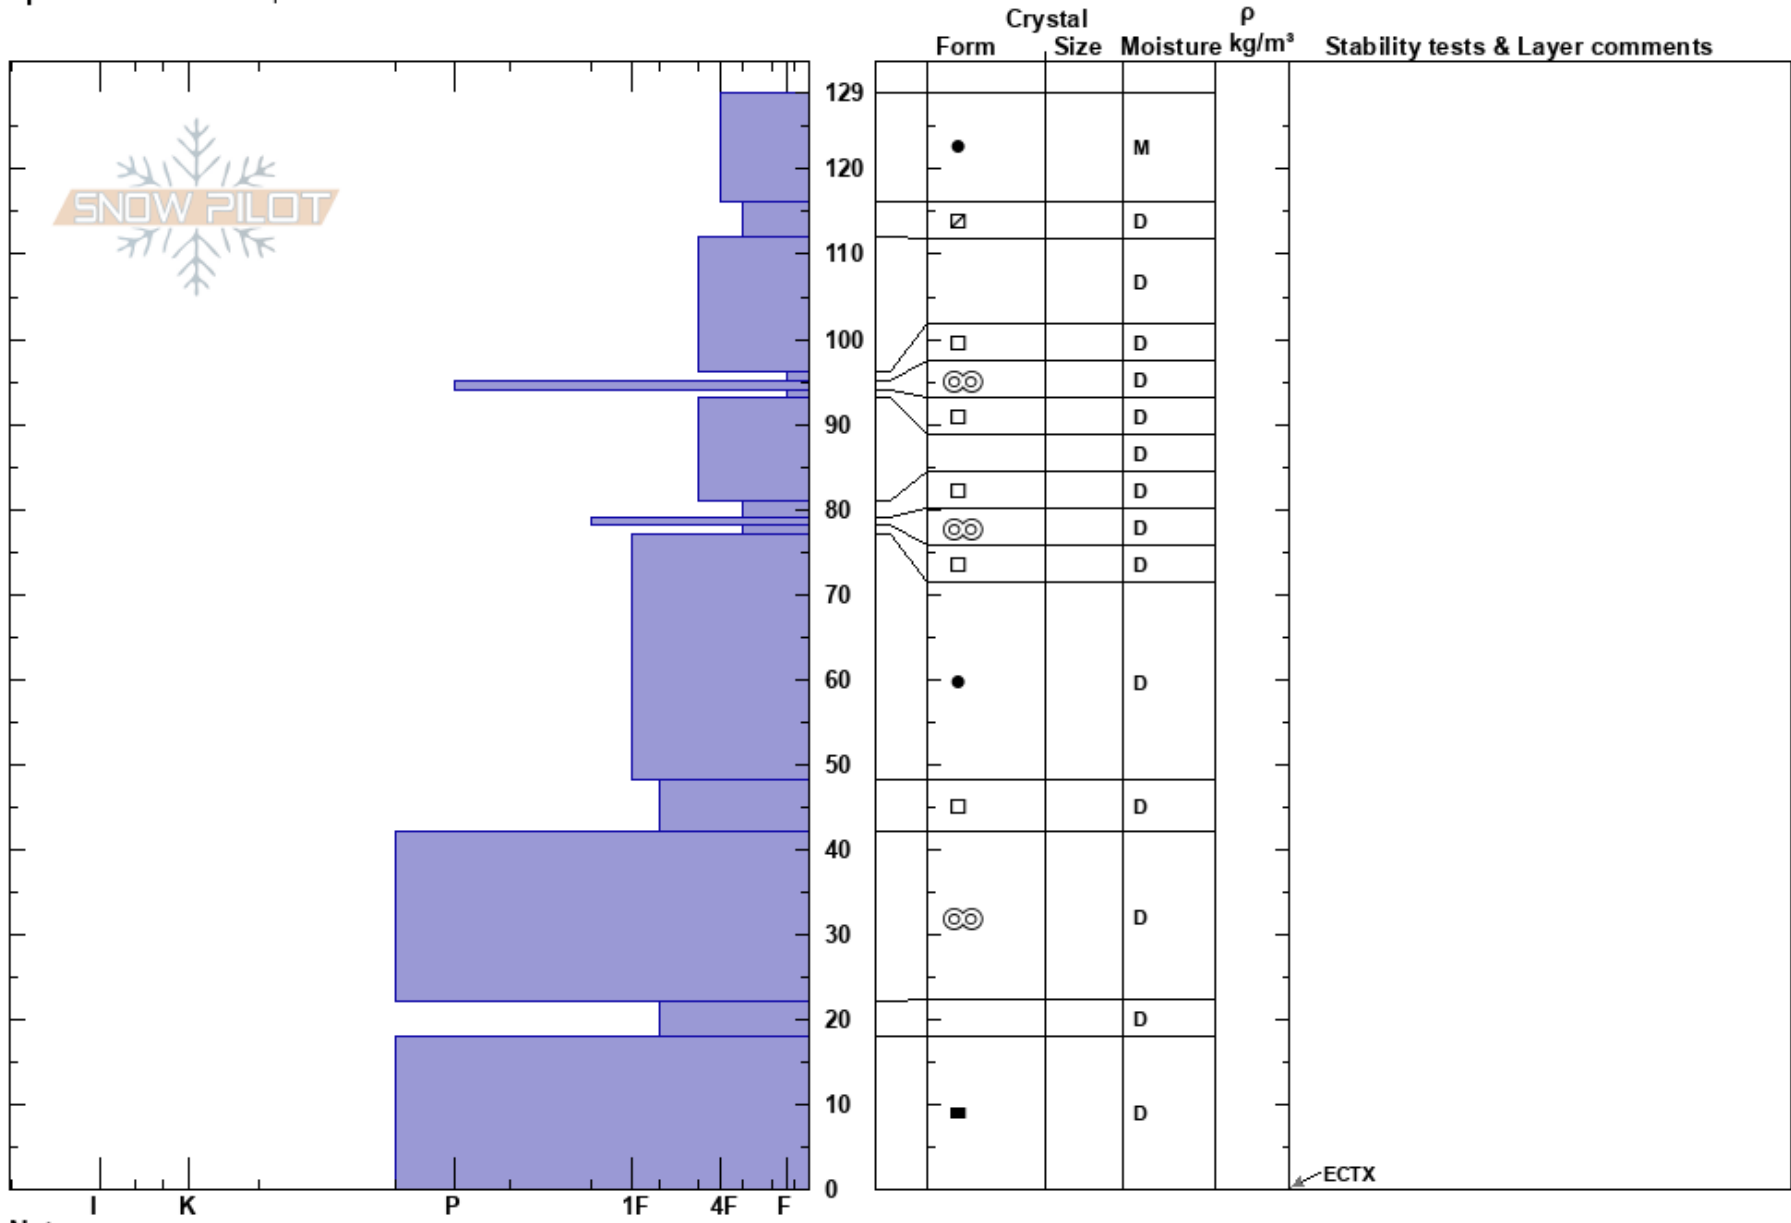

Link Lake  
 Whitefish  
 MT  
 Elevation: 6590 ft  
 Aspect: N  
 Specifics: We skied slope

Clancy Nelson  
 12/08/2020 - 1:30pm  
 Co-ord: 48.76270N, -114.57840E  
 Slope Angle: 22°  
 Wind Loading: no

Stability:  
 Air Temperature:  
 Sky Cover: BKN  
 Precipitation: NO  
 Wind: SW Light Breeze

HS: 129  
 PF: 25  
 PS: 10  
 Layer Notes:

Notes: