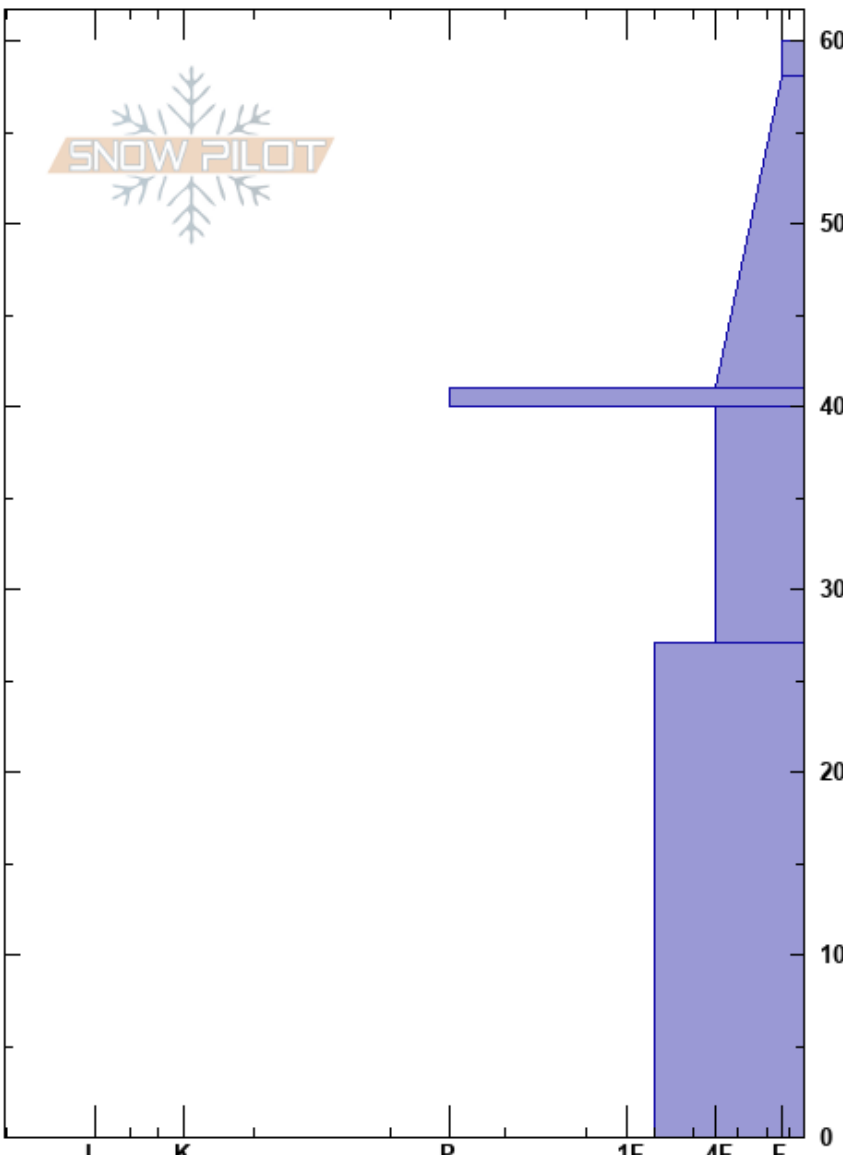

Brooklyn
 San Juan Range
 CO
 Elevation: 11463 ft
 Aspect: 280°
 Specifics:

Ann Mellick
 12/08/2020 - 1:00pm
 Co-ord: 37.86722N, -107.71442W
 Slope Angle: 29°
 Wind Loading:

Stability:
 Air Temperature: 7°C
 Sky Cover: CLR
 Precipitation: NO
 Wind: Calm

HS:60 Layer Notes:

Form	Crystal		ρ kg/m ³	Stability tests & Layer comments
	Size	Moisture		
☐	0.5			
☐	1			
⊙⊙				
☐	1			
☐	1			

CTN
 ECTX

Notes: