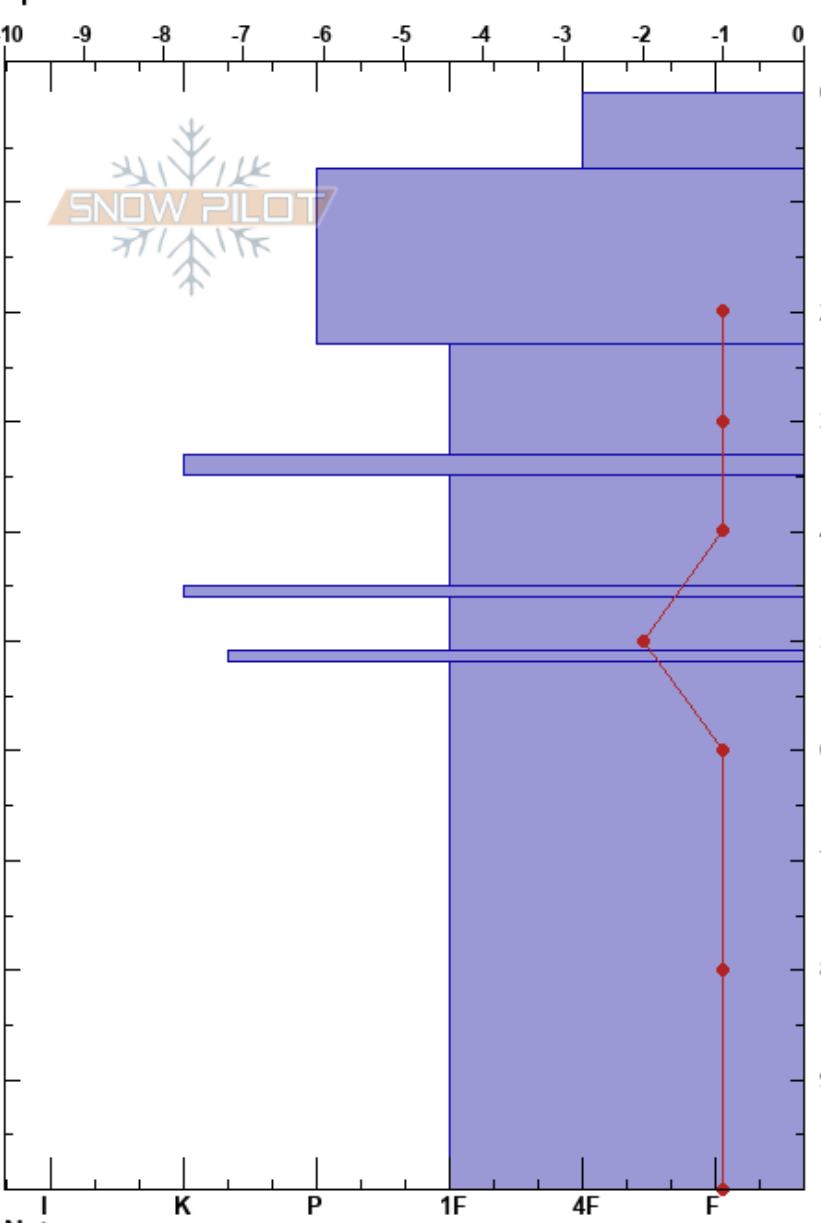

Negro Canyon
 Donner Pass Area
 CA
 Elevation: 6550 ft
 Aspect: 210°
 Specifics:

Quinn Hess
 03/25/2017 - 3:00pm
 Co-ord:
 Slope Angle: 22°
 Wind Loading: no

Stability:
 Air Temperature: 5°C
 Sky Cover: BKN
 Precipitation: NO
 Wind: SW Calm

HS: 100
 PF: 15
 Layer Notes:

Form	Crystal		ρ kg/m ³	Stability tests & Layer comments
	Size	Moisture		
○		W		
⊙⊙		M		
○				
⊙⊙				
⊘				
⊙⊙				
⊘				
⊙⊙				
			M	

Notes: HS was >300 cm