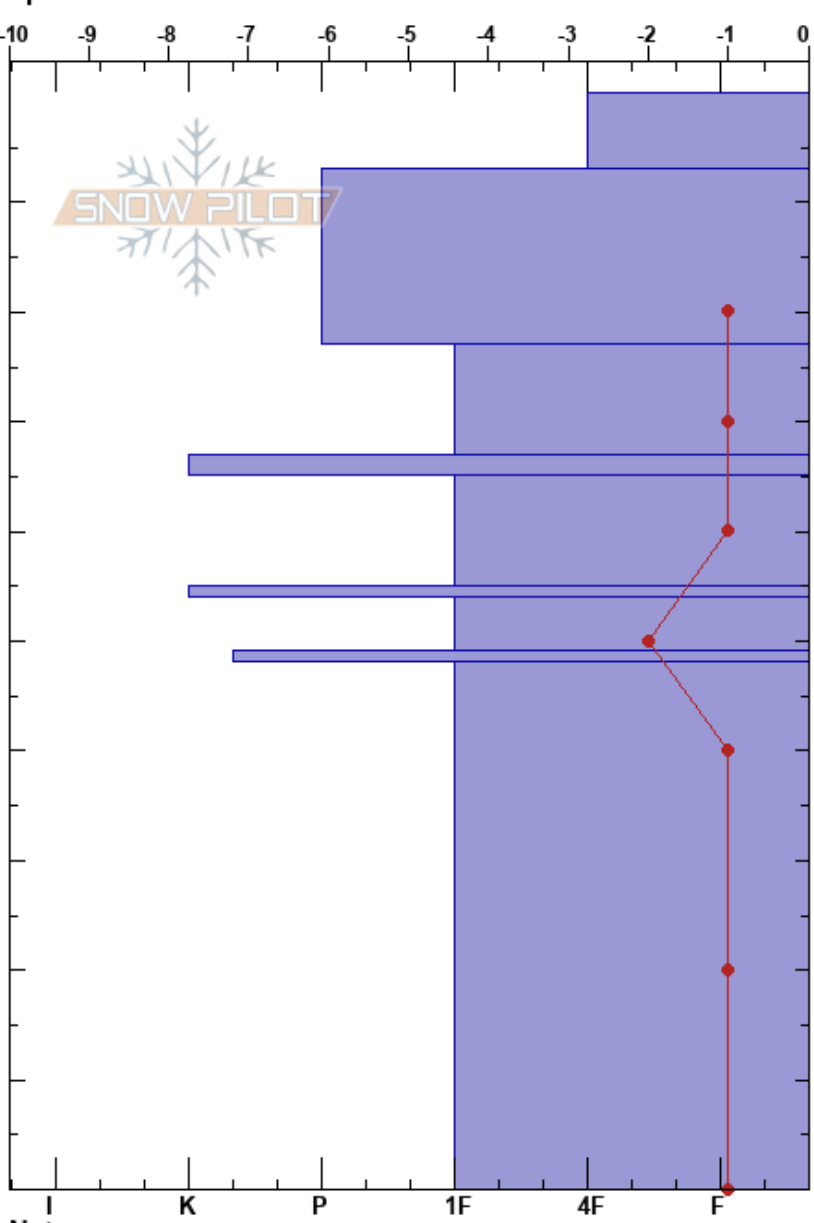

Negro Canyon
 Donner Pass Area
 CA
 Elevation: 6550 ft
 Aspect: 210°
 Specifics:

Quinn Hess
 03/25/2017 - 3:00pm
 Co-ord:
 Slope Angle: 22°
 Wind Loading: no

Stability:
 Air Temperature: 5°C
 Sky Cover: BKN
 Precipitation: NO
 Wind: SW Calm

HS: 100
 PF: 15
 Layer Notes:

Form	Crystal		ρ kg/m ³	Stability tests & Layer comments
	Size	Moisture		
○		W		
⊙⊙		M		
○				
⊙⊙				
⊘				
⊙⊙				
⊘				
⊙⊙				
			M	

Notes: HS was >300 cm