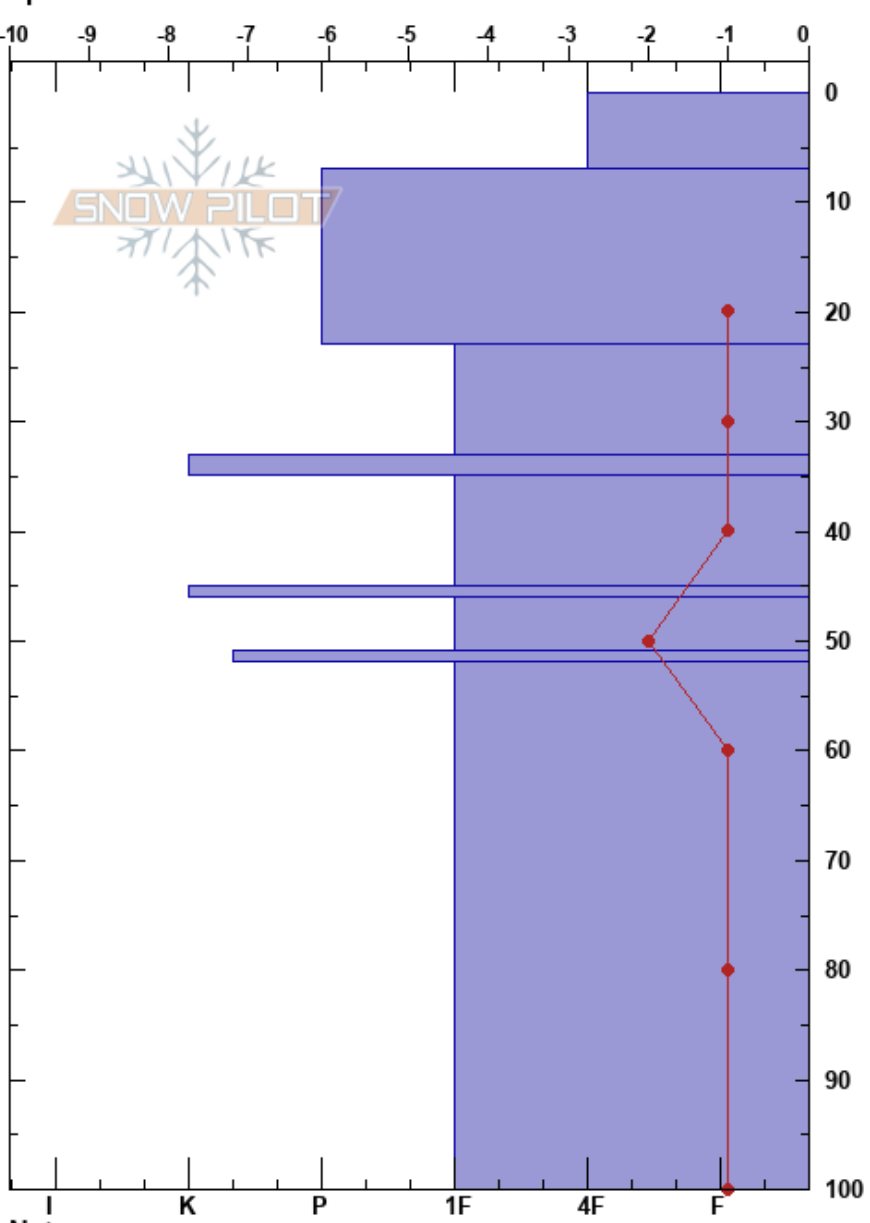

Negro Canyon
 Donner Pass Area
 CA
 Elevation: 6550 ft
 Aspect: 210°
 Specifics:

Quinn Hess
 03/25/2017 - 3:00pm
 Co-ord:
 Slope Angle: 22°
 Wind Loading: no

Stability:
 Air Temperature: 5°C
 Sky Cover: BKN
 Precipitation: NO
 Wind: SW Calm

HS: 100
 Layer Notes:

Form	Crystal		Moisture	ρ kg/m ³	Stability tests & Layer comments
	Size				
○			W		
⊙⊙			M		
○					
⊙⊙					
⊘					
⊙⊙					
⊘					
⊙⊙					
			M		

Notes: HS was >300 cm