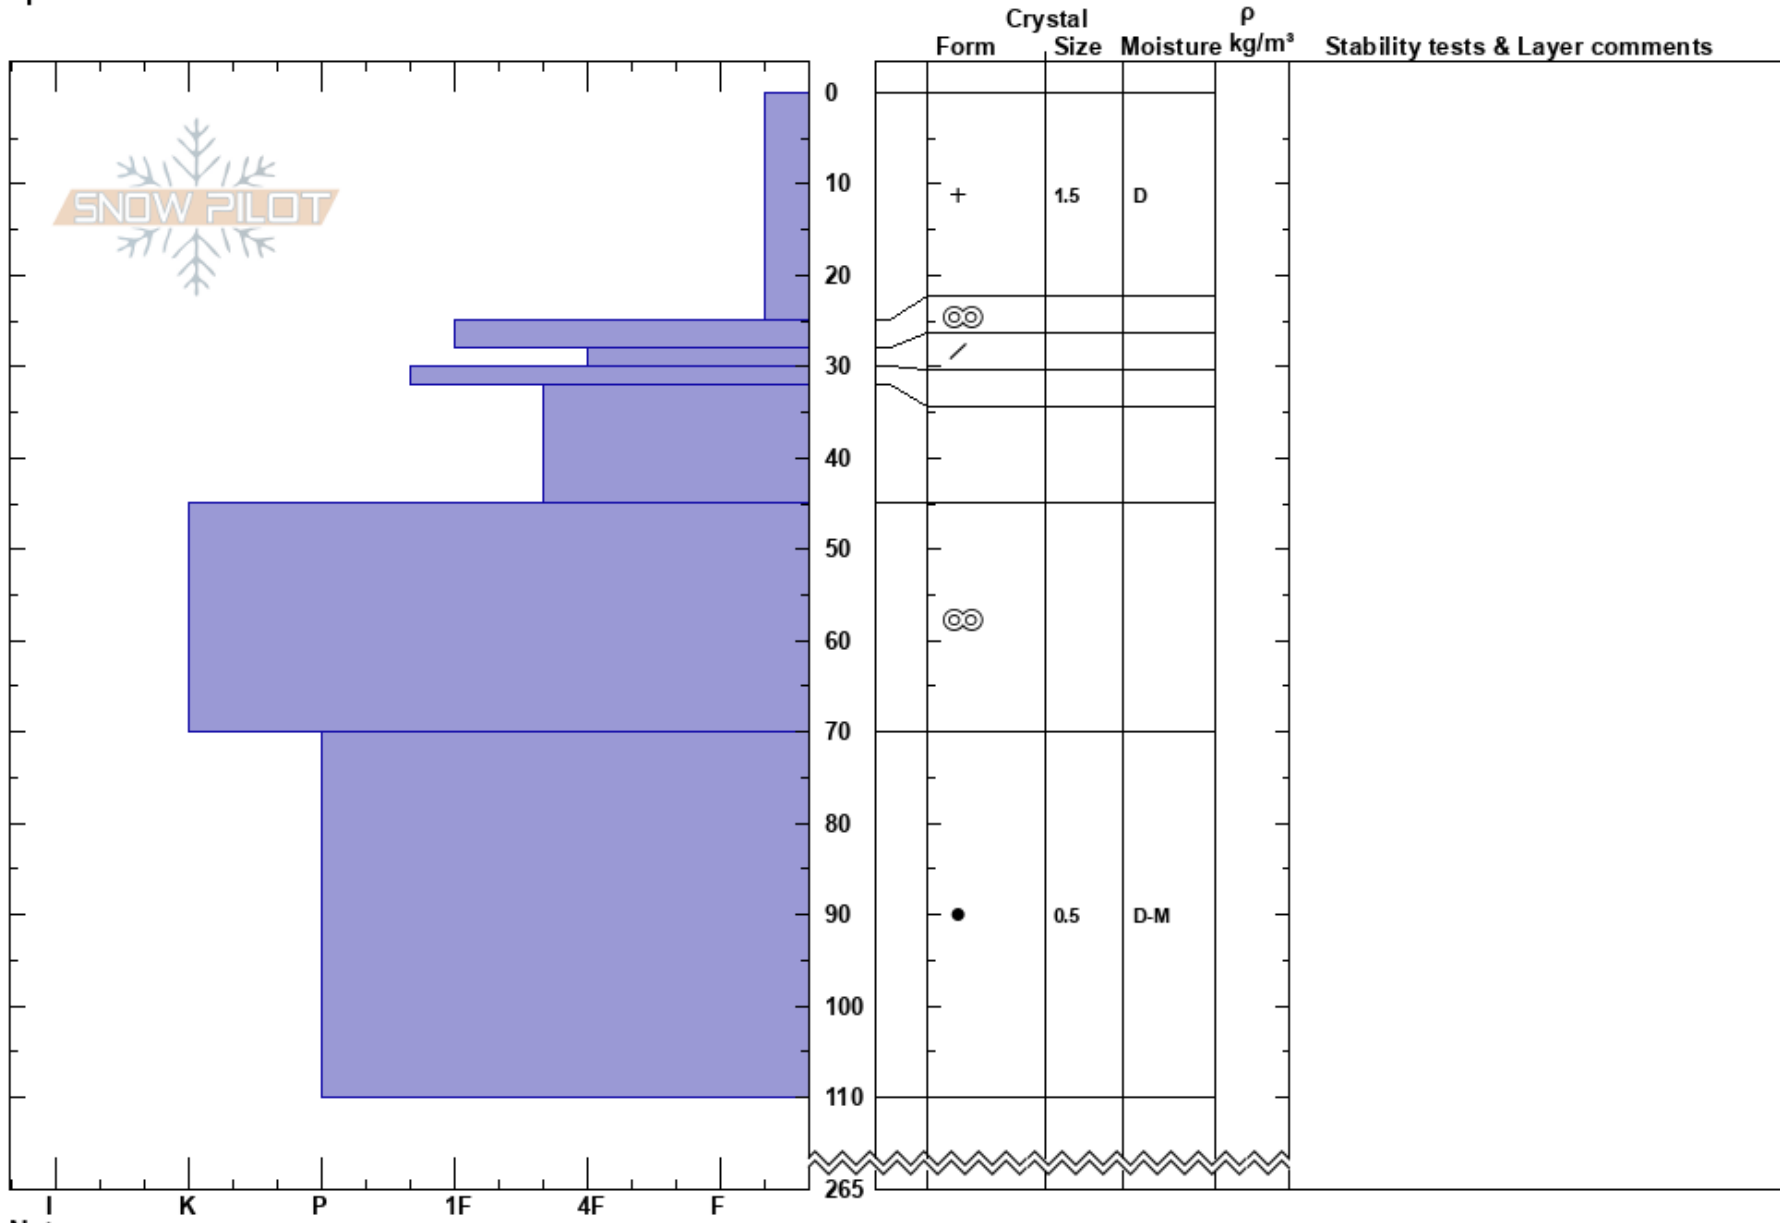

Jardine trees
 Selkirks
 BC
Elevation: 2200 m
Aspect: 360°
Specifics:

Jason Remple
 25/03/2017 - 10:00
Co-ord:
Slope Angle: 30°
Wind Loading: yes

Stability:
Air Temperature: -4°C
Sky Cover: FEW
Precipitation: S2
Wind: SW Light Breeze

HS: 265
PS: 30
Layer Notes:

Notes: