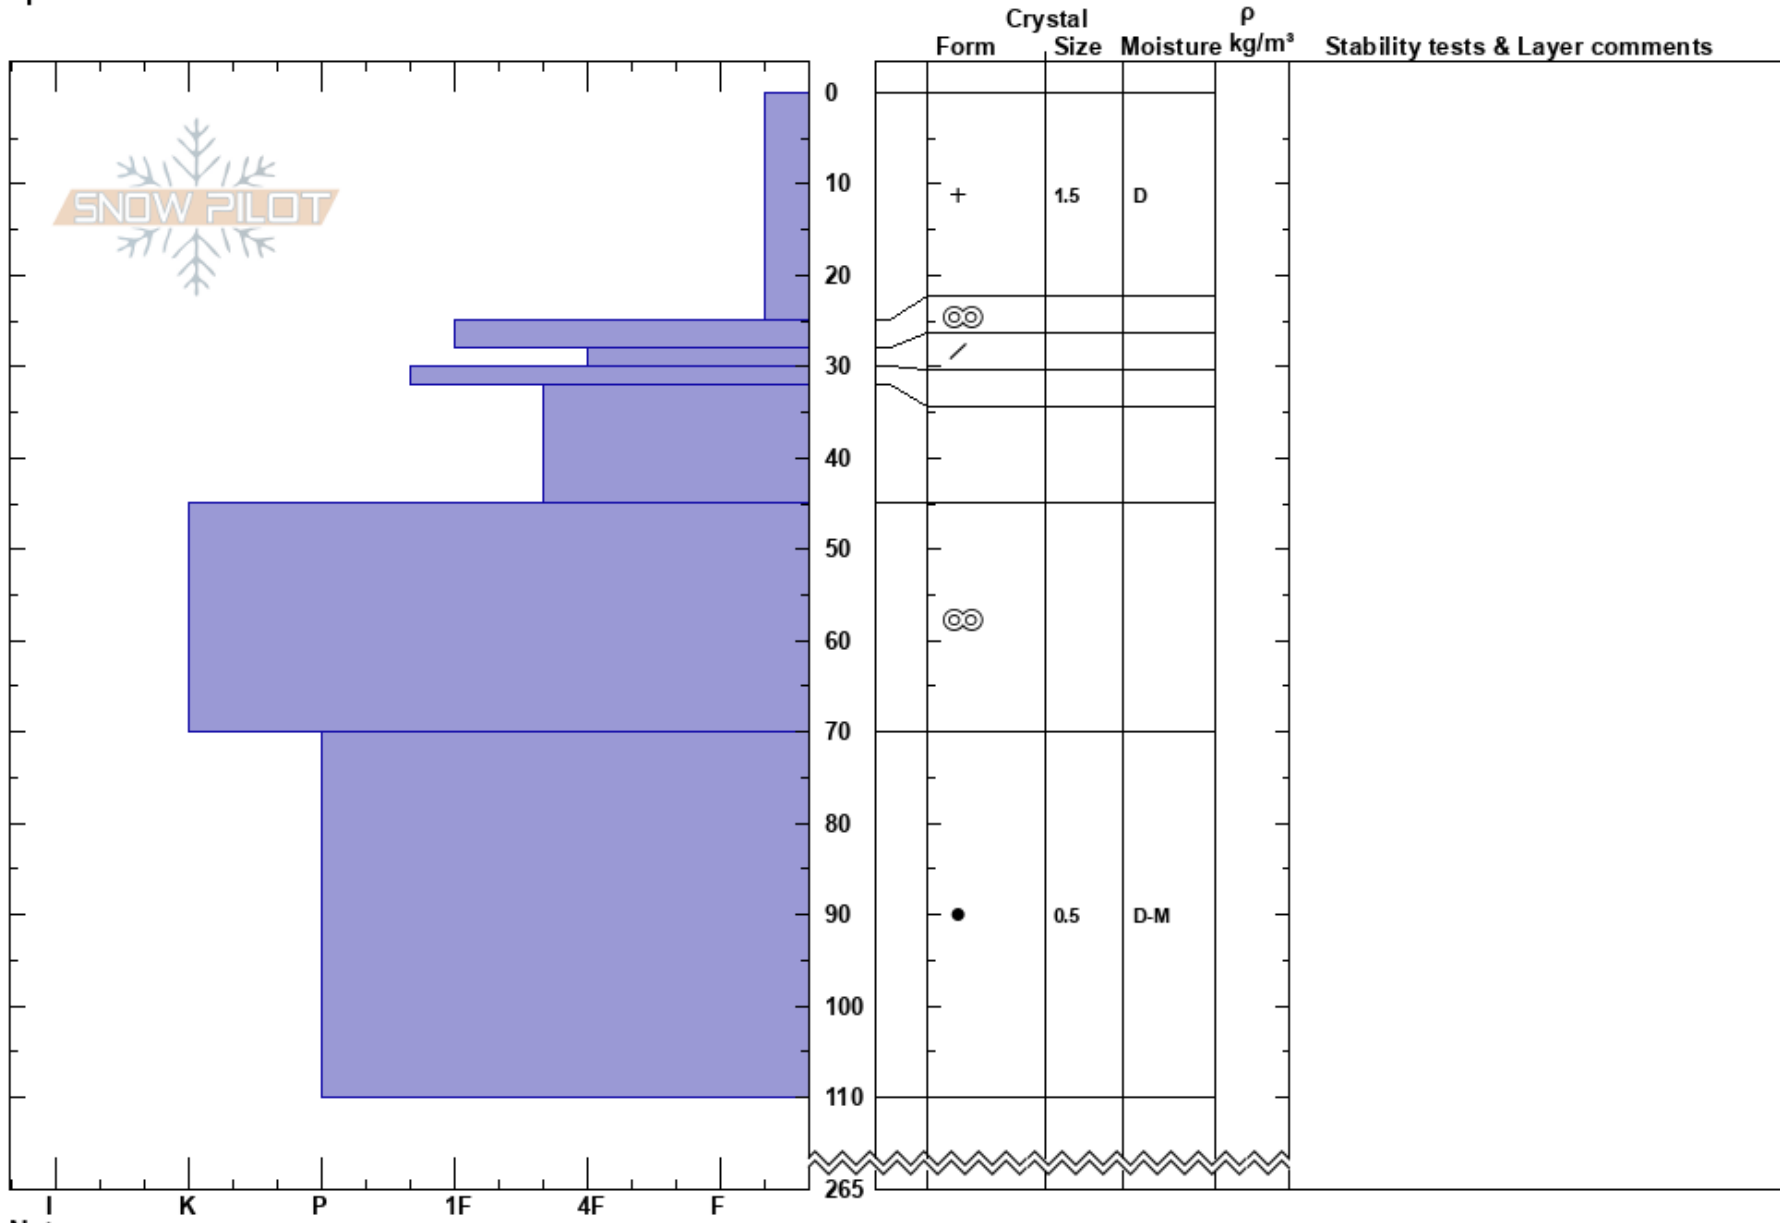

Jardine trees  
 Selkirks  
 BC  
 Elevation: 2200 m  
 Aspect: 360°  
 Specifics:

Jason Remple  
 25/03/2017 - 10:00  
 Co-ord:  
 Slope Angle: 30°  
 Wind Loading: yes

Stability:  
 Air Temperature: -4°C  
 Sky Cover: FEW  
 Precipitation: S2  
 Wind: SW Light Breeze

HS:265 PS: 30 Layer Notes:

Notes: