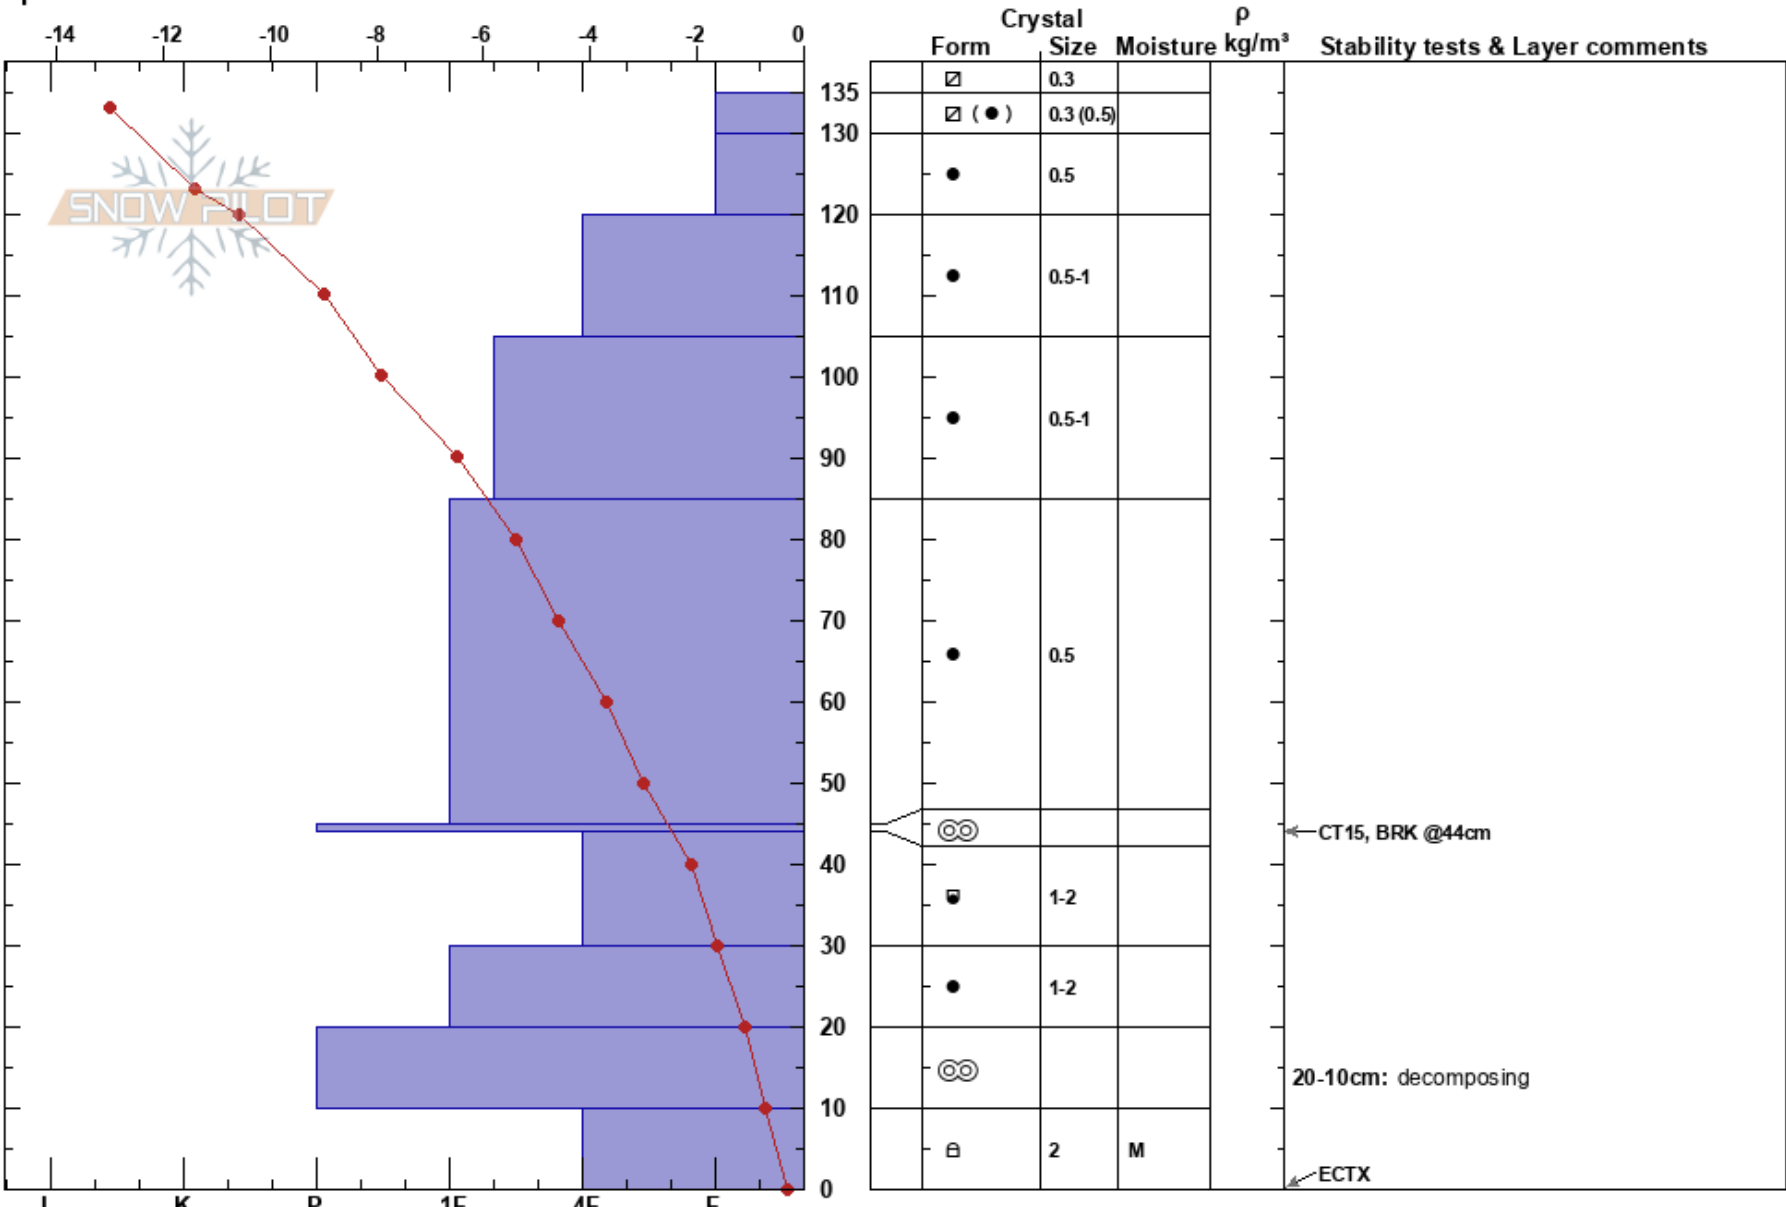

Shadow Peak  
Teton Range  
WY  
Elevation: 9800 ft  
Aspect: NE  
Specifics:

Lisa Van Sciver  
12/07/2020 - 1:30pm  
Co-ord:  
Slope Angle: 20°  
Wind Loading:

Stability: HS: 135  
Air Temperature: 0.8°C  
Sky Cover: CLR  
Precipitation: NO  
Wind: Calm  
Layer Notes: 20-10cm: decomposing

Notes: most of the snow grains within the snowpack appeared as if they had both faceted and rounded at some point