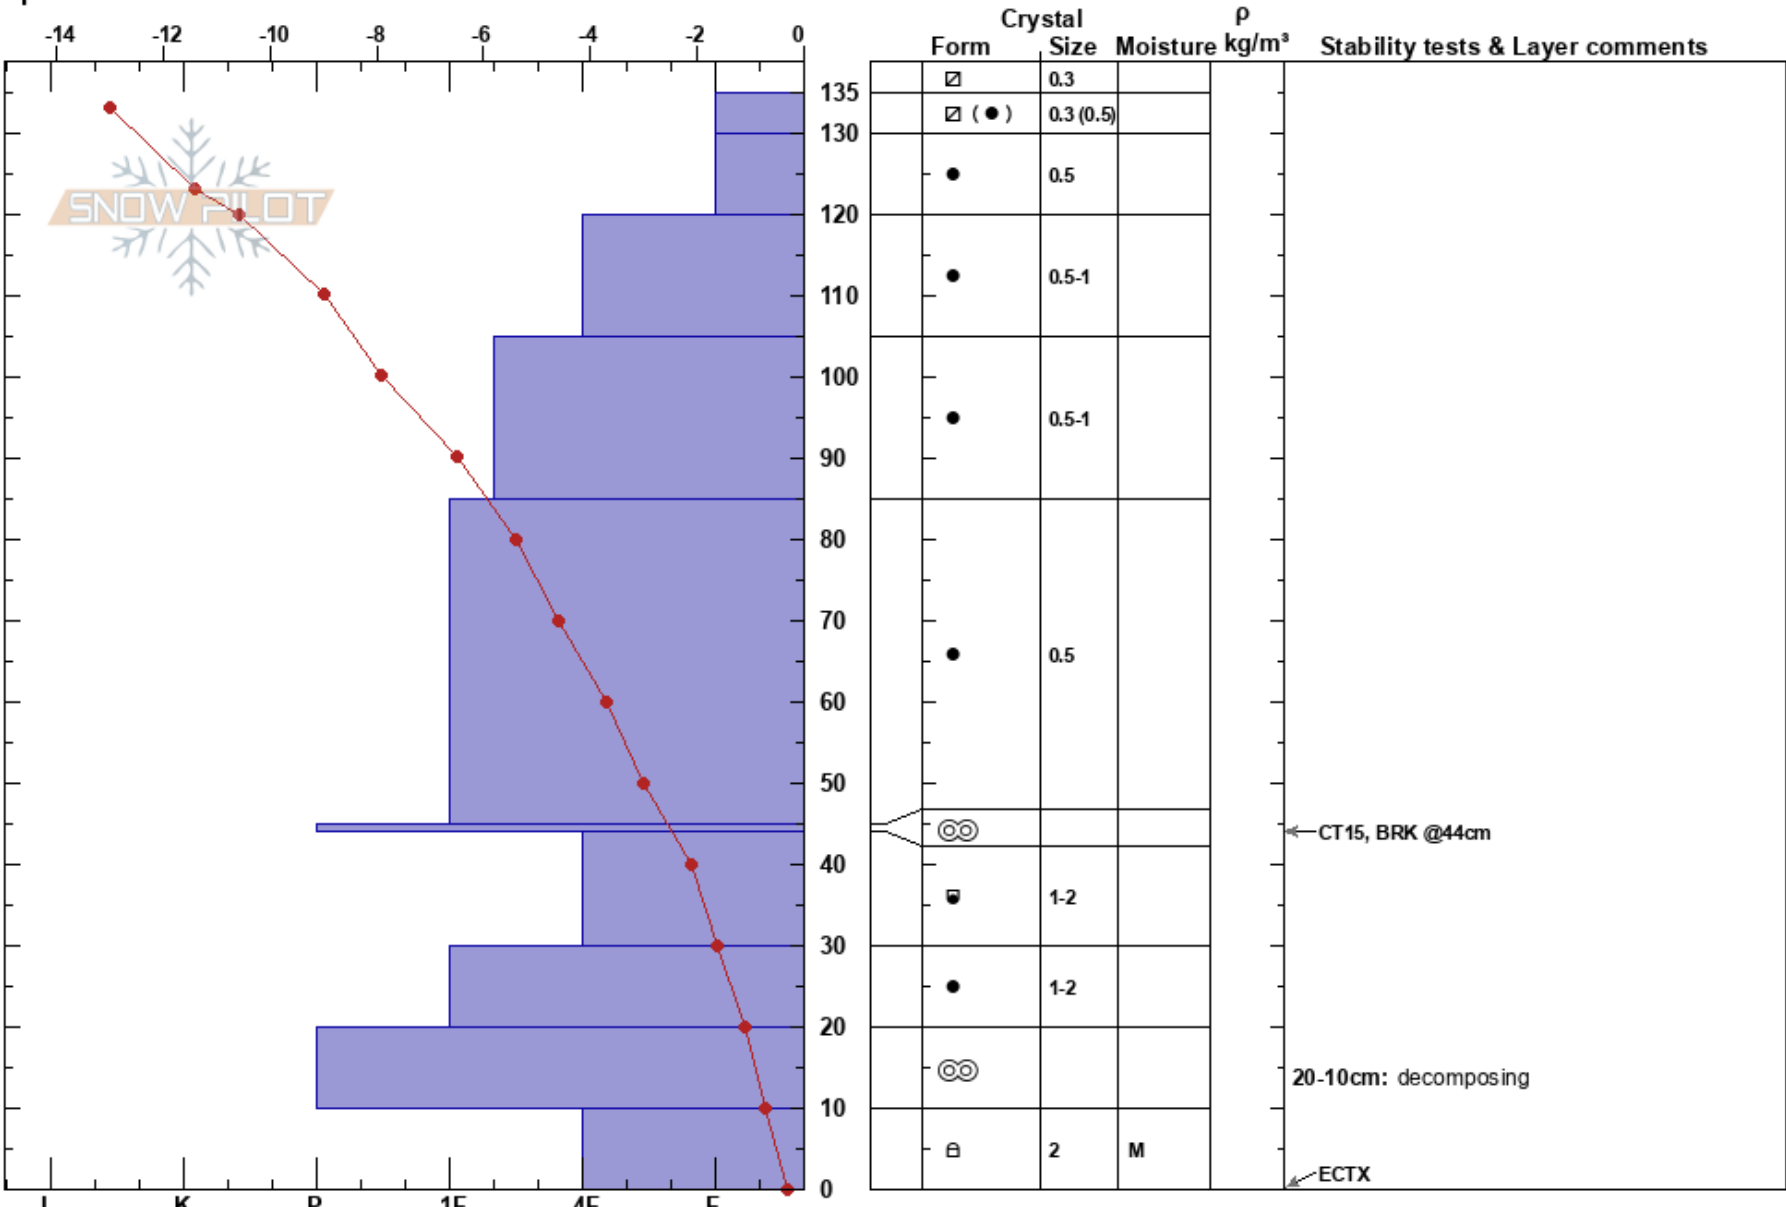

Shadow Peak
Teton Range
WY
Elevation: 9800 ft
Aspect: NE
Specifics:

Lisa Van Sciver
12/07/2020 - 1:30pm
Co-ord:
Slope Angle: 20°
Wind Loading:

Stability: HS: 135
Air Temperature: 0.8°C
Sky Cover: CLR
Precipitation: NO
Wind: Calm
Layer Notes:
20-10cm: decomposing

Notes: most of the snow grains within the snowpack appeared as if they had both faceted and rounded at some point