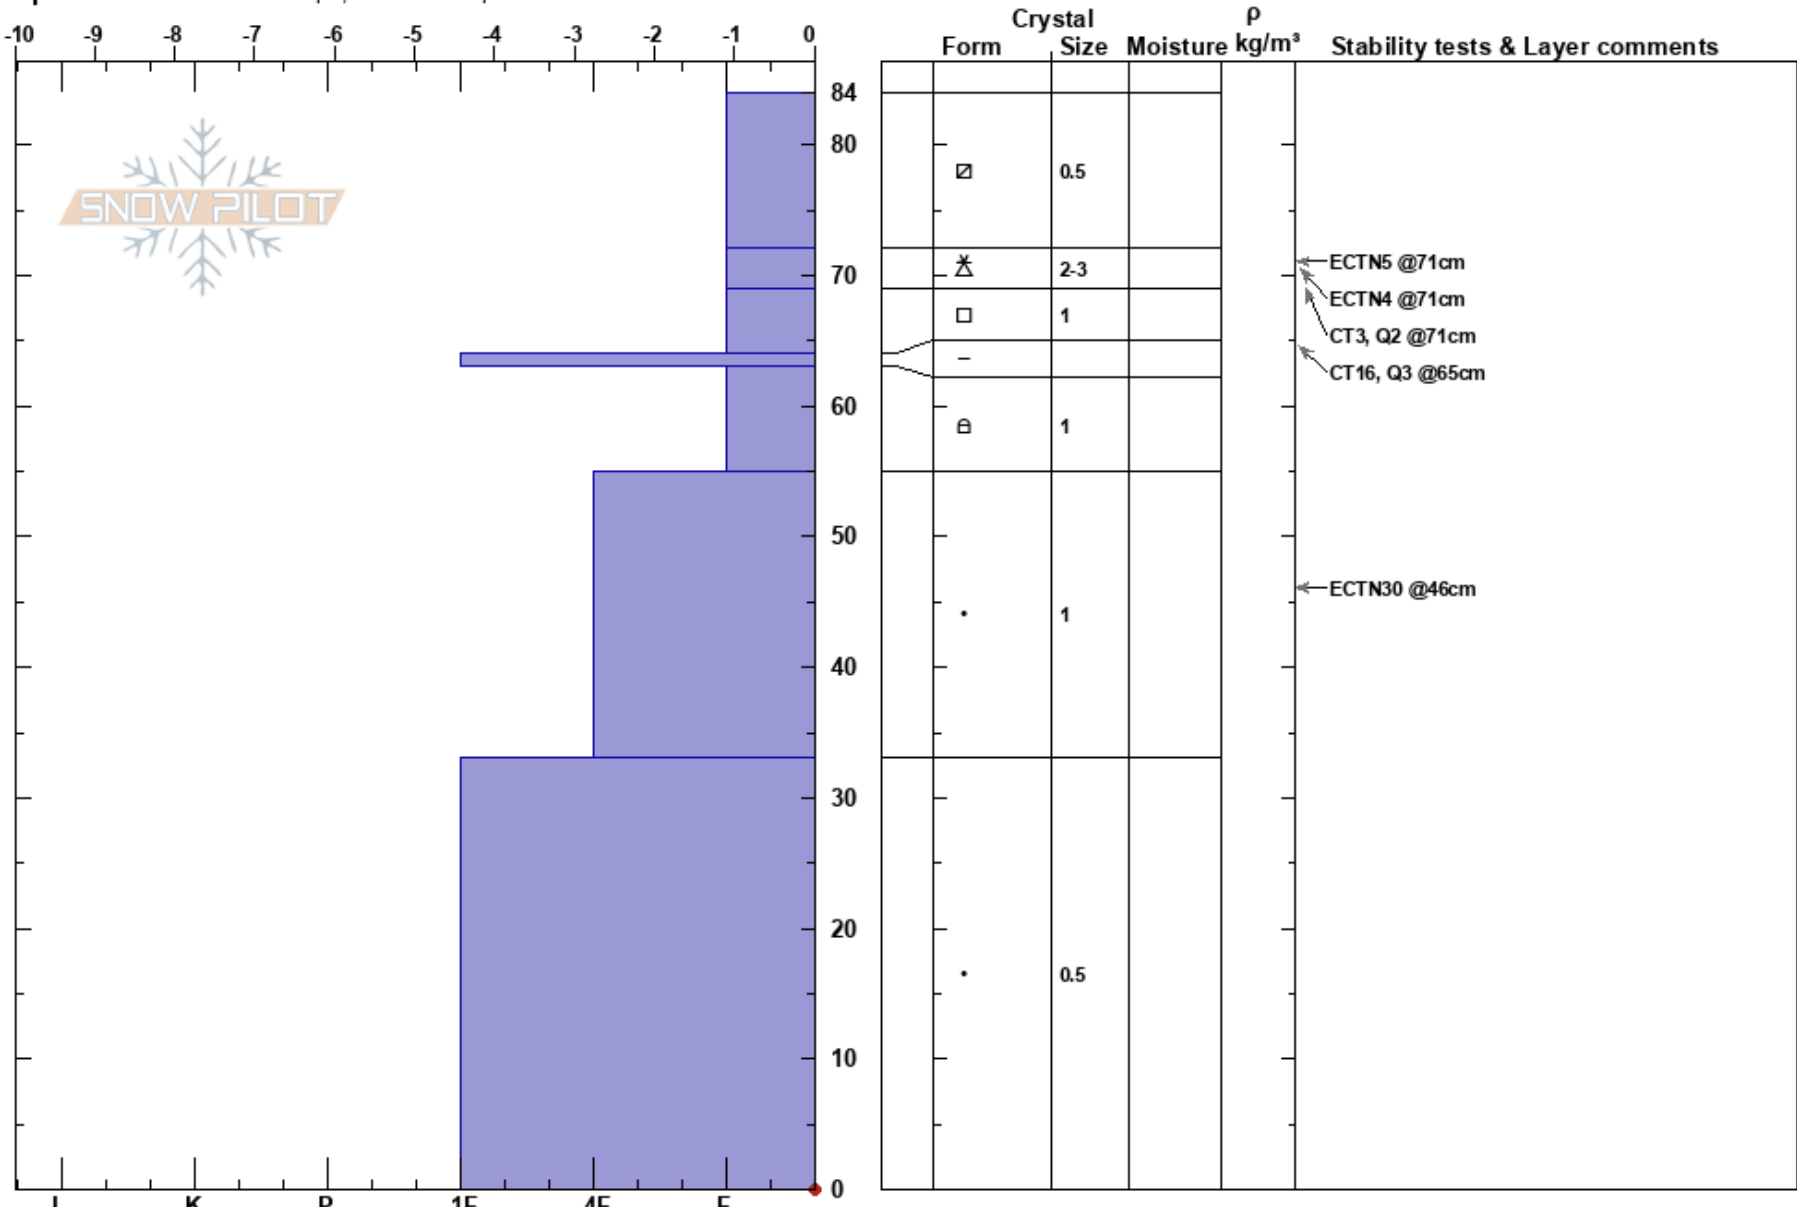

Glory Cliff Left  
 Teton Range  
 WY  
 Elevation: 9300 ft  
 Aspect: E  
 Specifics: Ski tracks on slope; We skied slope

Brenden Cronin  
 12/07/2020 - 1:30pm  
 Co-ord:  
 Slope Angle: 37°  
 Wind Loading: previous

Stability:  
 Air Temperature: 3°C  
 Sky Cover:  
 Precipitation: NO  
 Wind: Calm

HS:84  
 Layer Notes:  
 72-69cm: Problematic layer

Notes: Glory Cliff left is lookers left. (aka gunners left) Layer of concern is preserved graupel above F hardness snow. AD acted as the scribe.