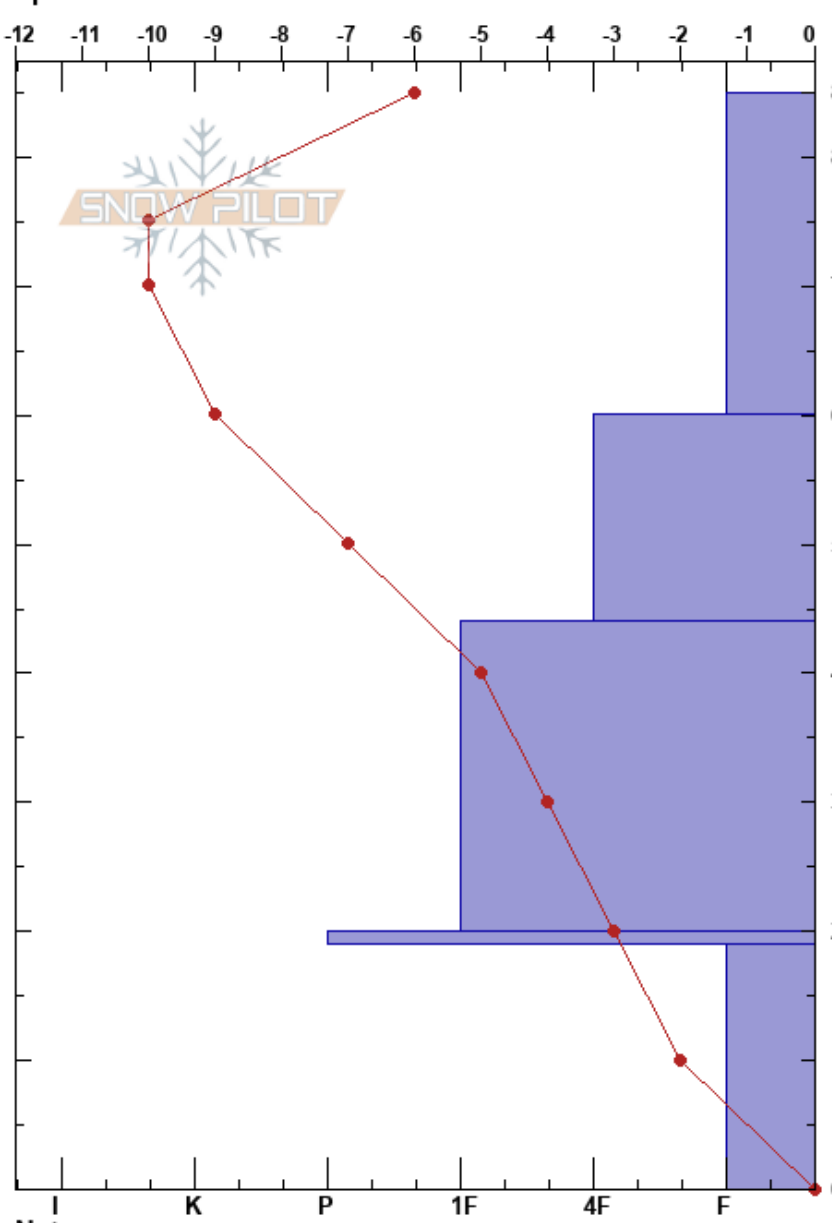

Shot 2 Shoulder  
Teton Range  
WY  
Elevation: 9342 ft  
Aspect: 340°  
Specifics:

Casey O'Connor  
11/23/2020 - 12:35pm  
Co-ord: 43.79320N, -110.93461W  
Slope Angle: 31°  
Wind Loading: no

Stability:  
Air Temperature: -4°C  
Sky Cover: OVC  
Precipitation: NO  
Wind: Calm  
HS: 85  
PF: 50  
PS: 25  
20-19cm: Problematic layer

Form	Crystal Size	Moisture	$\rho$ kg/m <sup>3</sup>	Stability tests & Layer comments
/	0.5			
/	0.5-1			
/	0.5-1			
⊙⊙				← ECTP17 @20cm ← CT17, Q2 @20cm
□	1-3			

Notes: