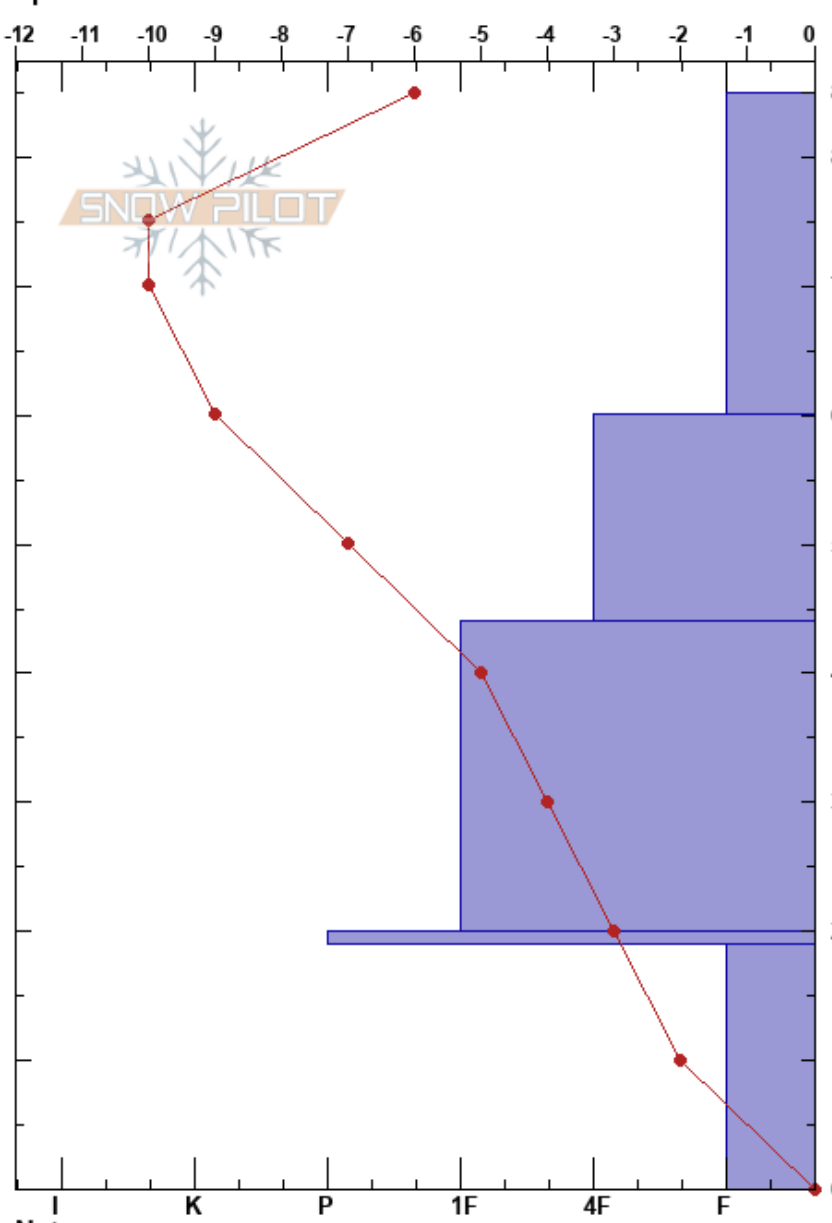

Shot 2 Shoulder
 Teton Range
 WY
 Elevation: 9342 ft
 Aspect: 340°
 Specifics:

Casey O'Connor
 11/23/2020 - 12:35pm
 Co-ord: 43.79320N, -110.93461W
 Slope Angle: 31°
 Wind Loading: no

Stability:
 Air Temperature: -4°C
 Sky Cover: OVC
 Precipitation: NO
 Wind: Calm
 HS: 85
 PF: 50
 PS: 25
 20-19cm: Problematic layer

| Form | Crystal Size | Moisture | ρ kg/m ³ | Stability tests & Layer comments |
|------|--------------|----------|--------------------------|------------------------------------|
| / | 0.5 | | | |
| / | 0.5-1 | | | |
| / | 0.5-1 | | | |
| ⊙⊙ | | | | ← ECTP17 @20cm ← CT17, Q2 @20cm |
| □ | 1-3 | | | |